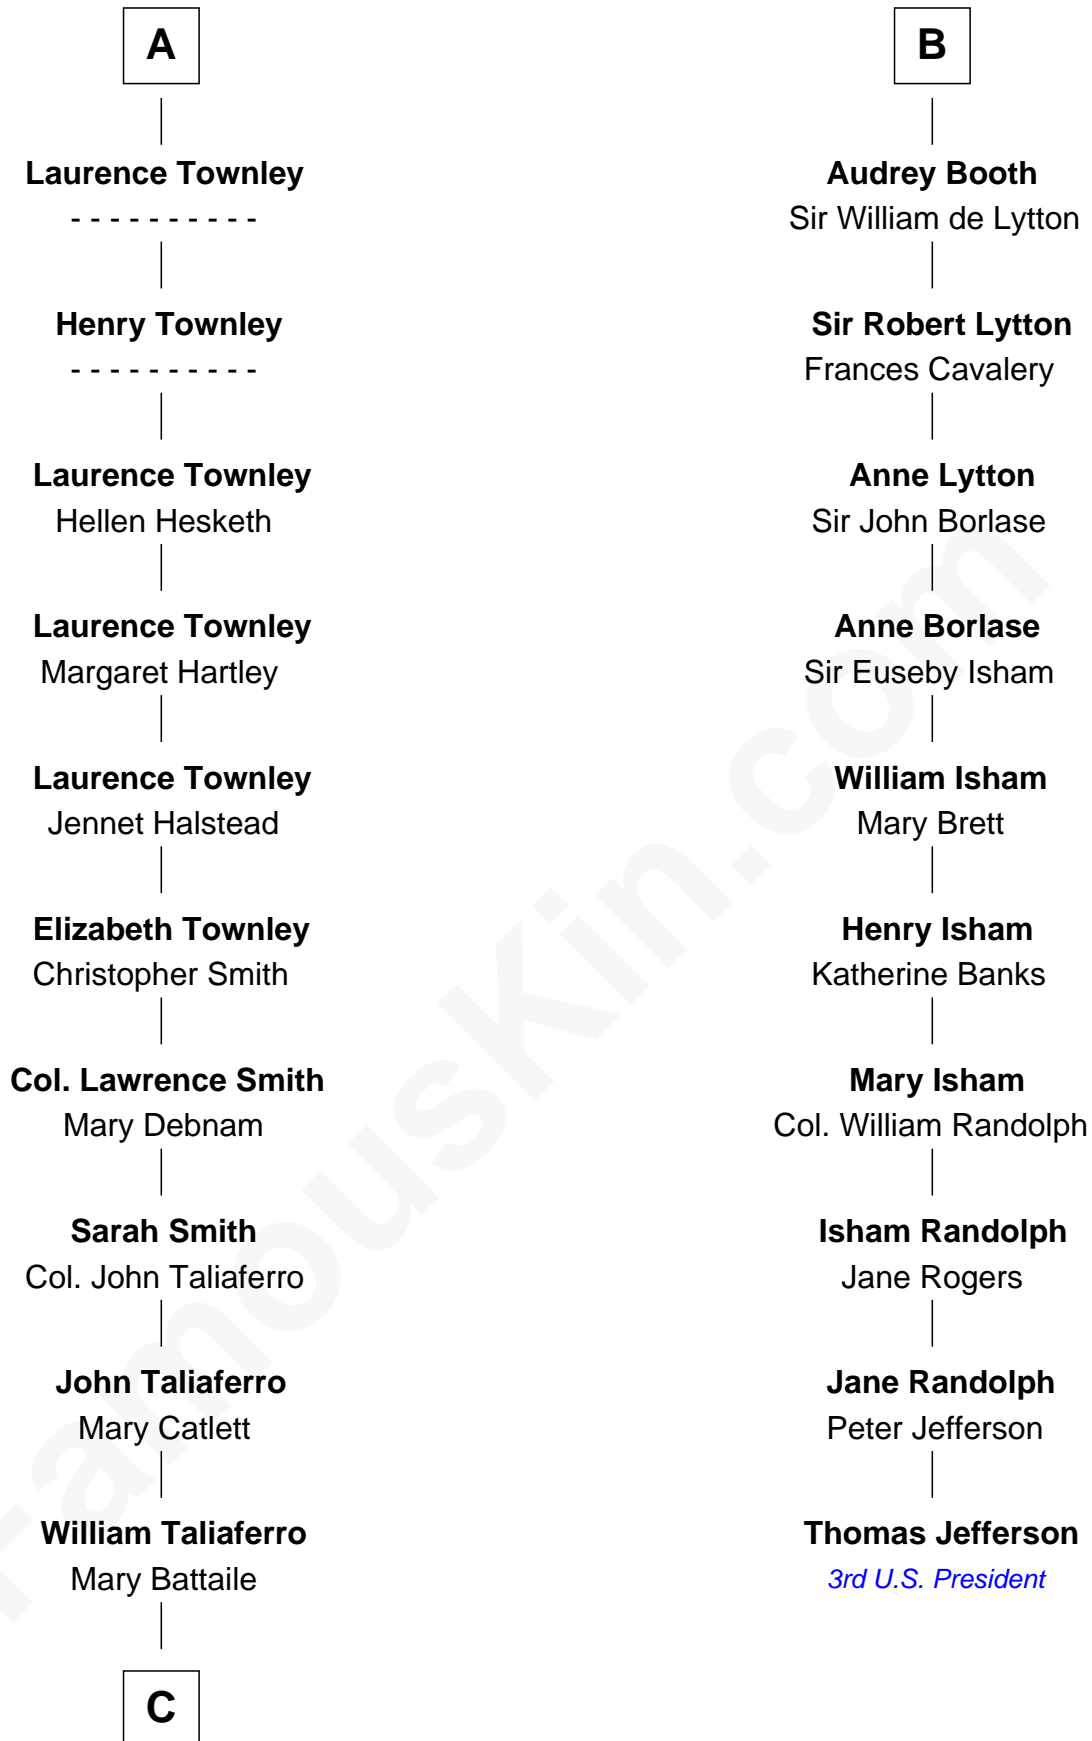

FamousKin.com
Relationship Chart of
General George C. Marshall
Author of "The Marshall Plan"

16th cousin 5 times removed of

Thomas Jefferson

3rd U.S. President and Signer of the Declaration of Independence

Sir William de Ros
 Eustache Fitz Ralph

C

Nicholas Taliaferro

Ann Champe Taliaferro

Matilda Battaile Taliaferro

Martin Marshall

William Champe Marshall

Susan Myers