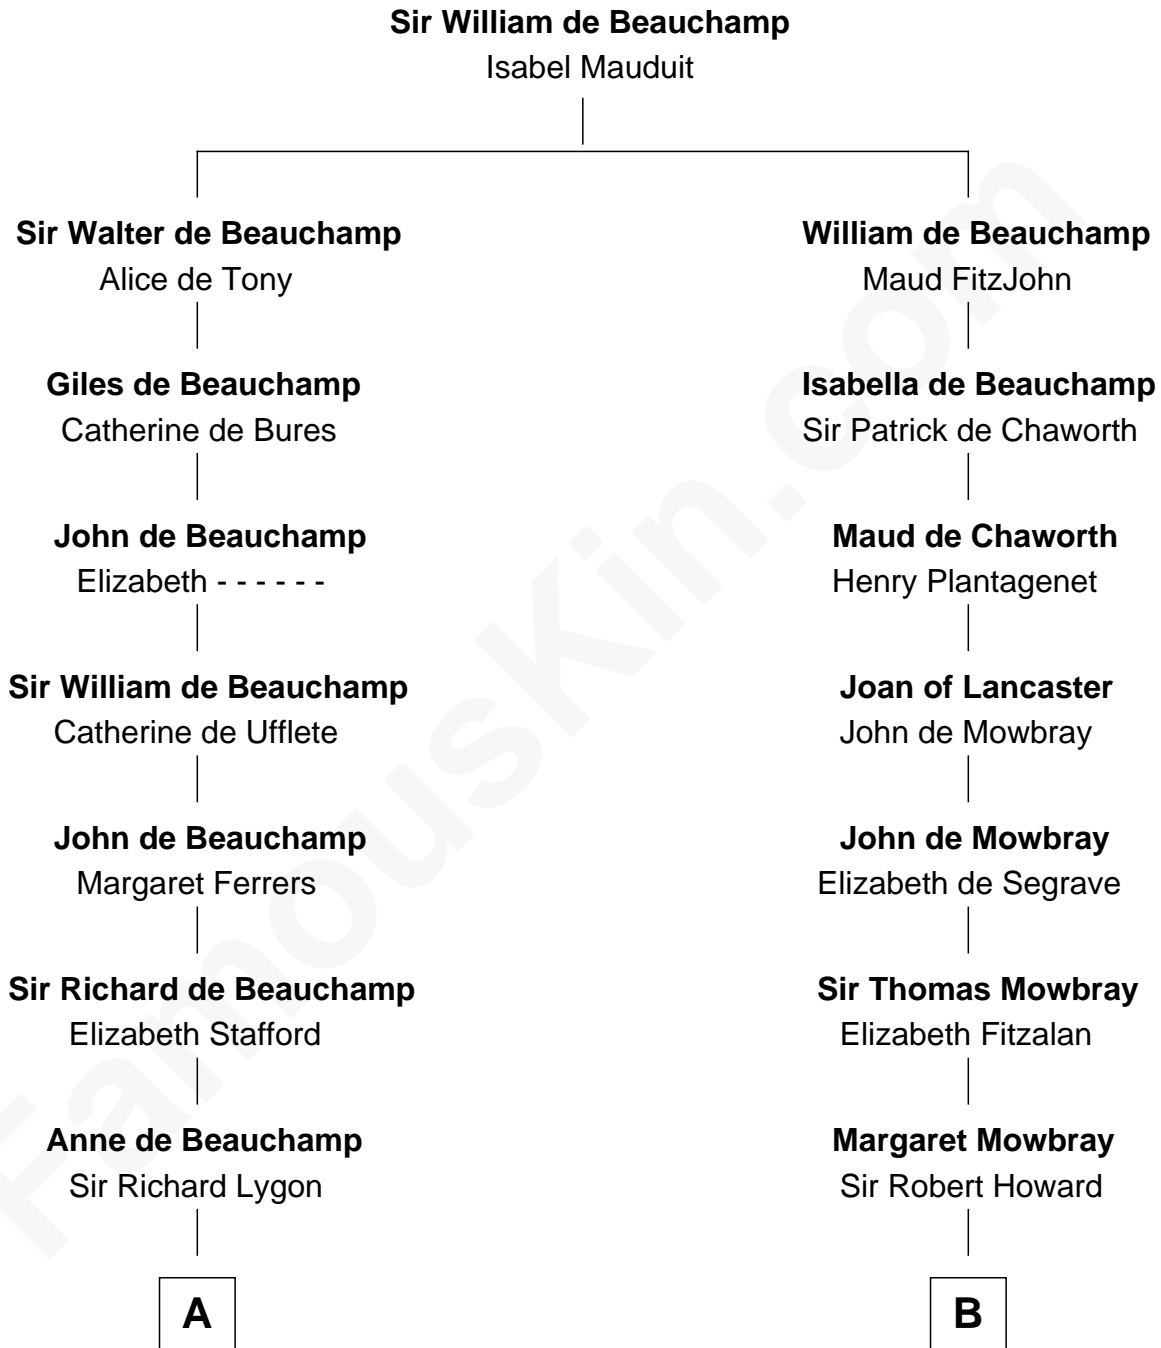

FamousKin.com
Relationship Chart of
General George C. Marshall
Author of "The Marshall Plan"

18th cousin 3 times removed of

Thomas Jefferson

3rd U.S. President and Signer of the Declaration of Independence

FamousKin.com