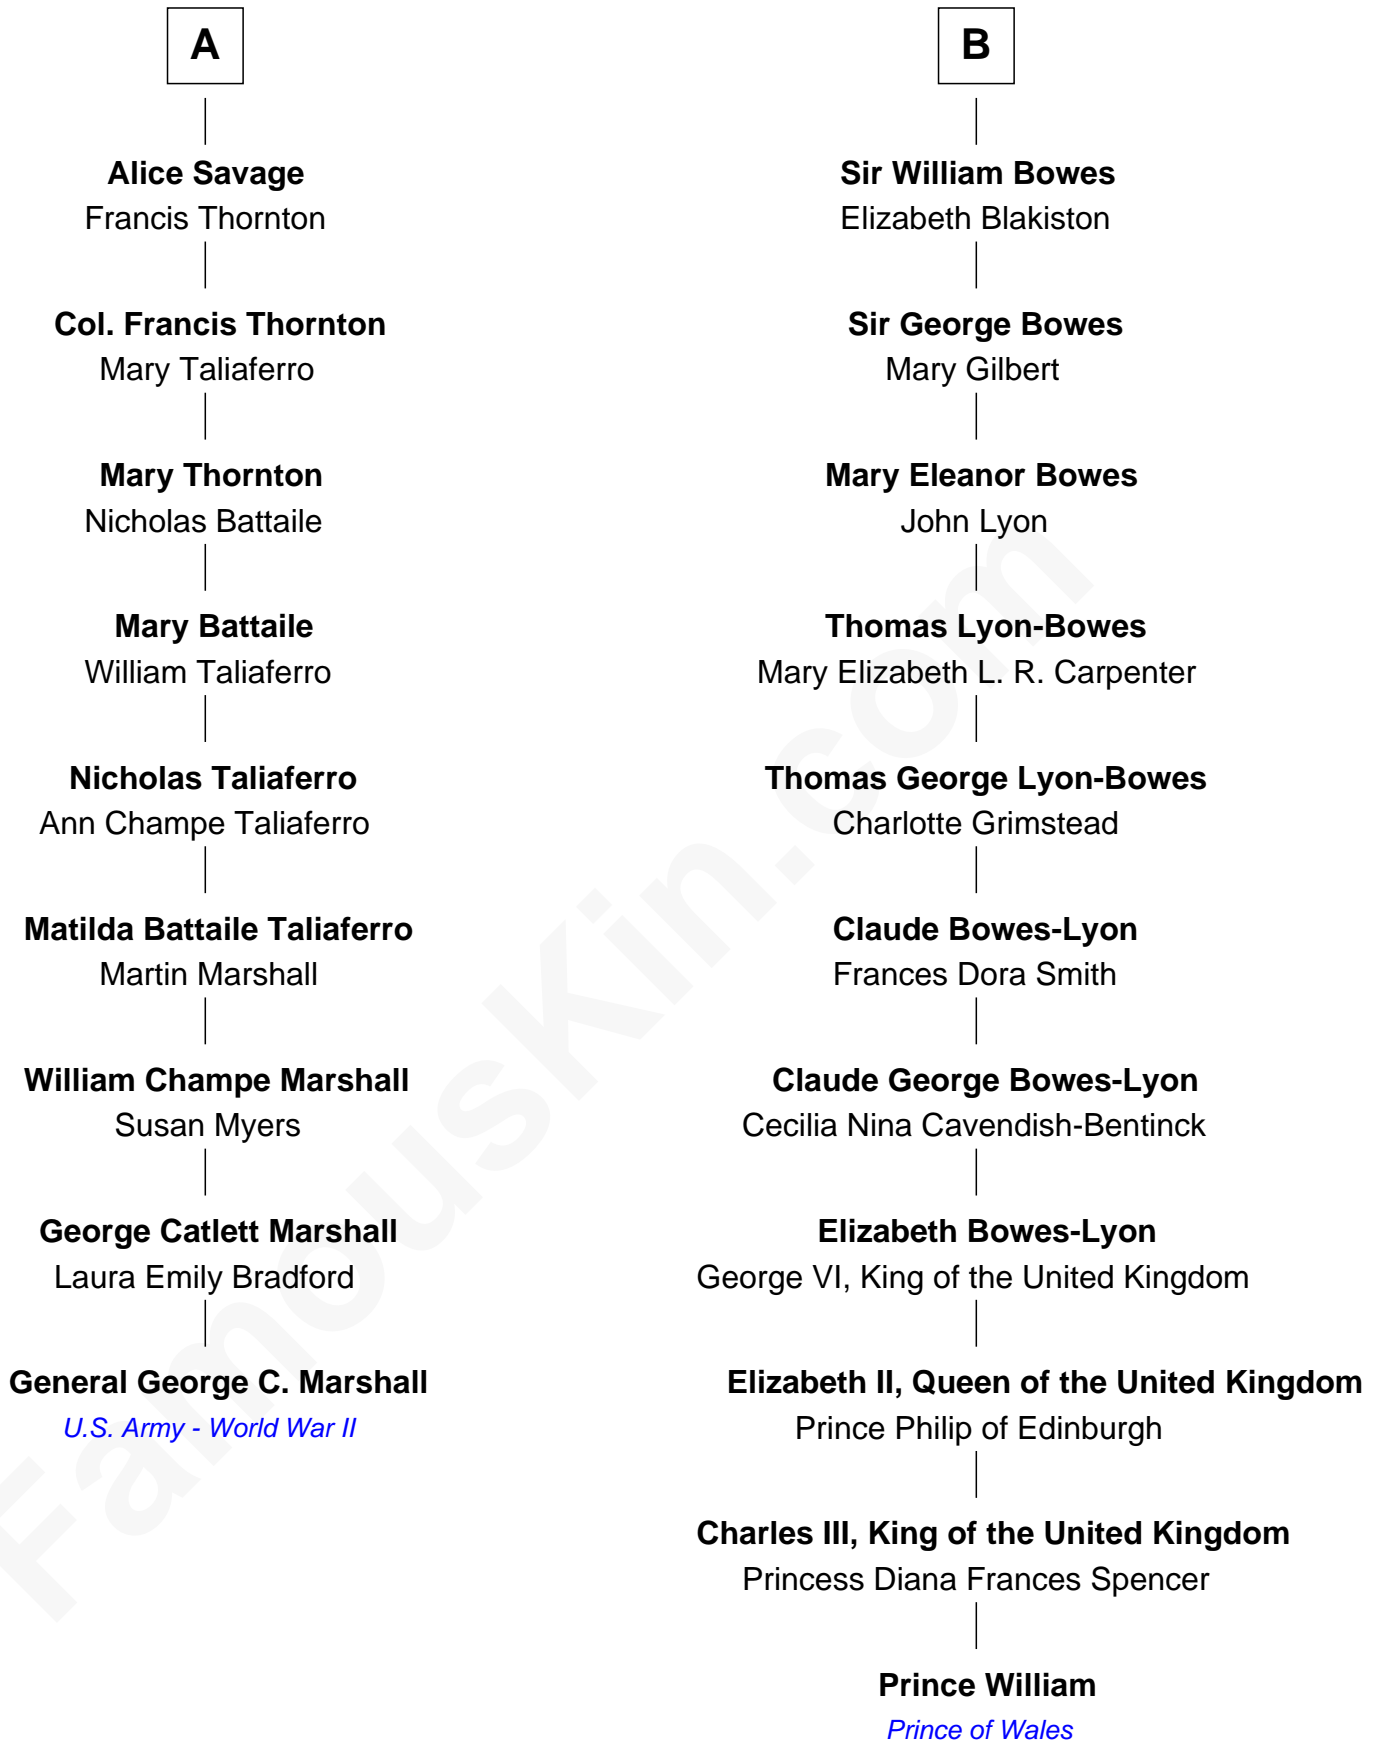

FamousKin.com
Relationship Chart of
General George C. Marshall
Author of "The Marshall Plan"

15th cousin 2 times removed of

Prince William
Prince of Wales

Sir Thomas Stanley
 Joan Goushill

Katherine Stanley
 Sir John Savage

Margaret Stanley
 Sir William Troutbeck

Sir Christopher Savage
 Anne Stanley

Adam Troutbeck
 Joan Molyneux

Sir Christopher Savage
 Anne Lygon

Margaret Troutbeck
 Sir John Talbot

Francis Savage
 Anne Sheldon

Sir John Talbot
 Frances Giffard

Walter Savage
 Elizabeth Hall

Jane Talbot
 Sir George Bowes

Ralph Savage

Thomas Bowes
 Anne Warcop

Anthony Savage
 Sarah Constable

Thomas Bowes
 Anne Maxton

A

B

William photo by [InSapphoWeTrust](#) (CC BY-SA 2.0)