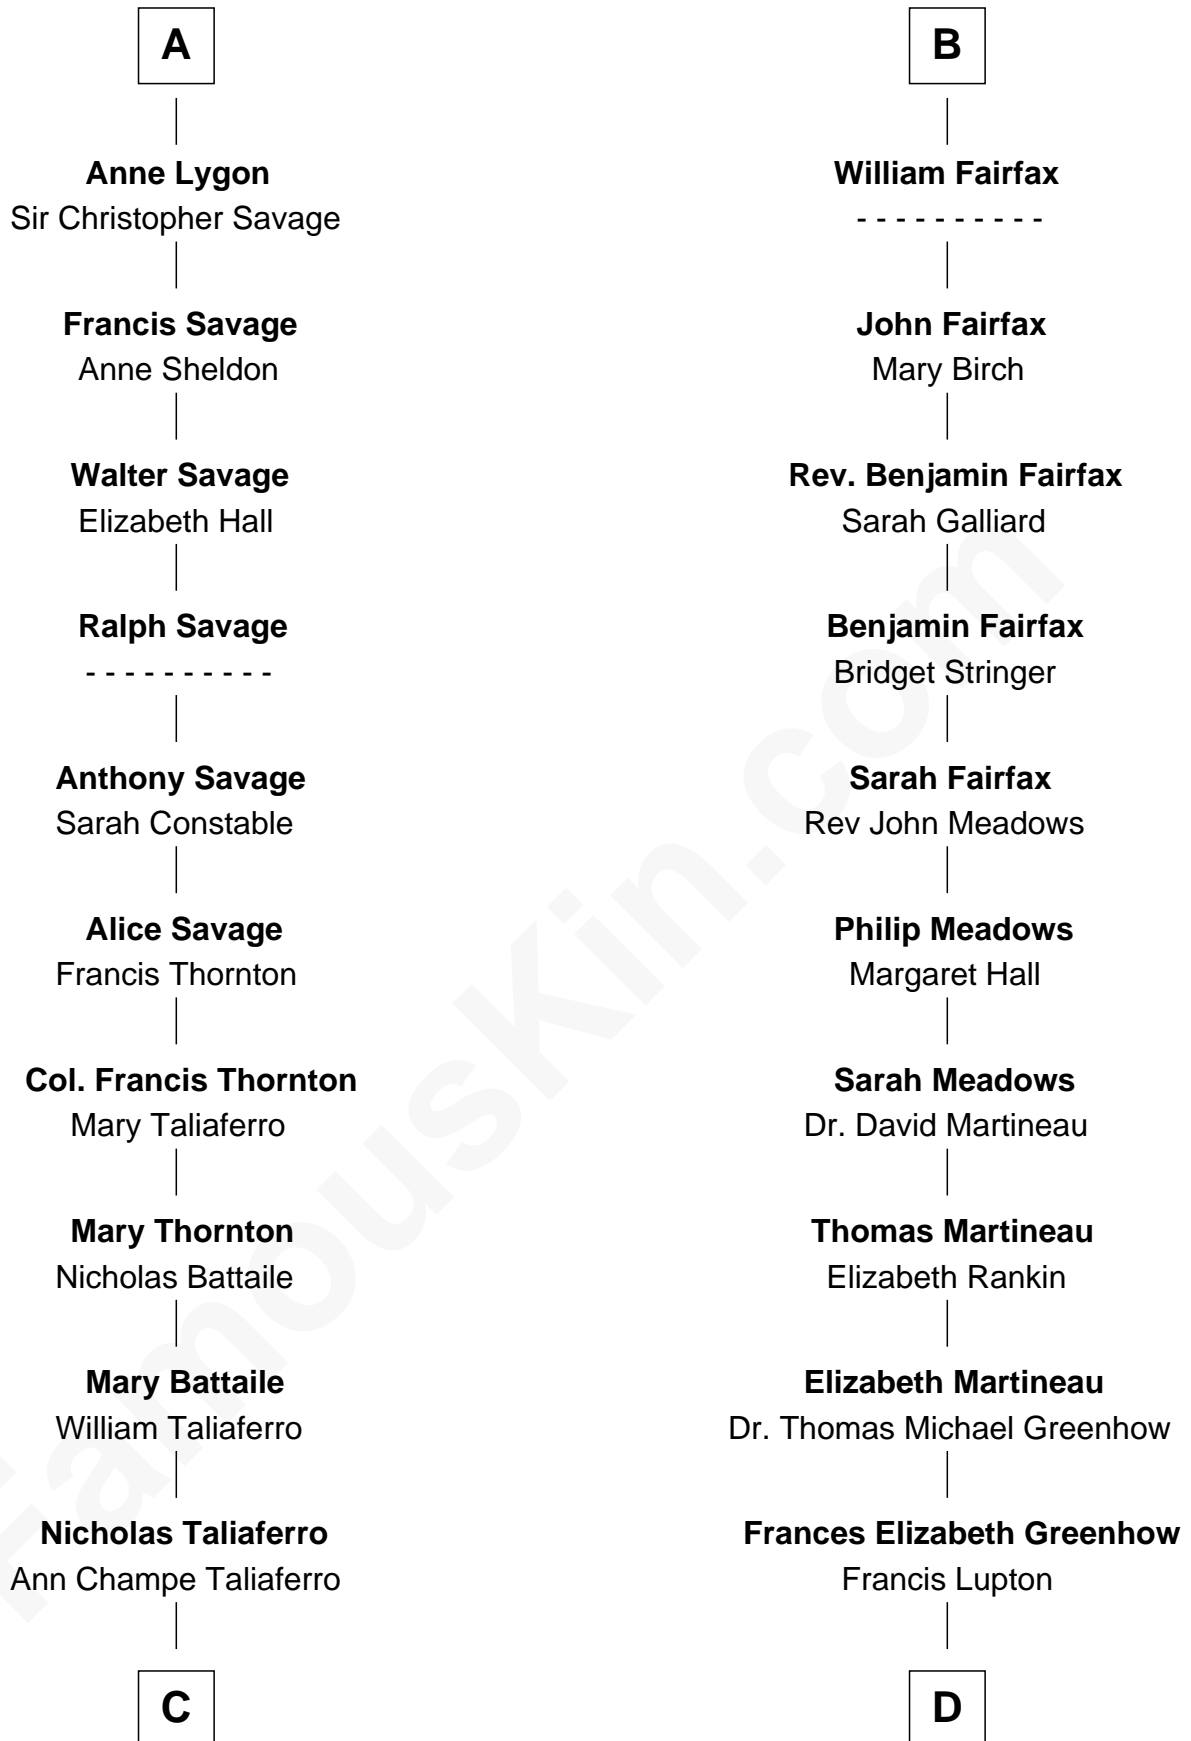

FamousKin.com
Relationship Chart of
General George C. Marshall

Author of "The Marshall Plan"

20th cousin 1 time removed of

Catherine Middleton

Princess of Wales

Ralph de Stafford
 Margaret de Audley

C

Matilda Battaile Taliaferro

Martin Marshall

William Champe Marshall

Susan Myers

George Catlett Marshall

Laura Emily Bradford

General George C. Marshall

U.S. Army - World War II

D