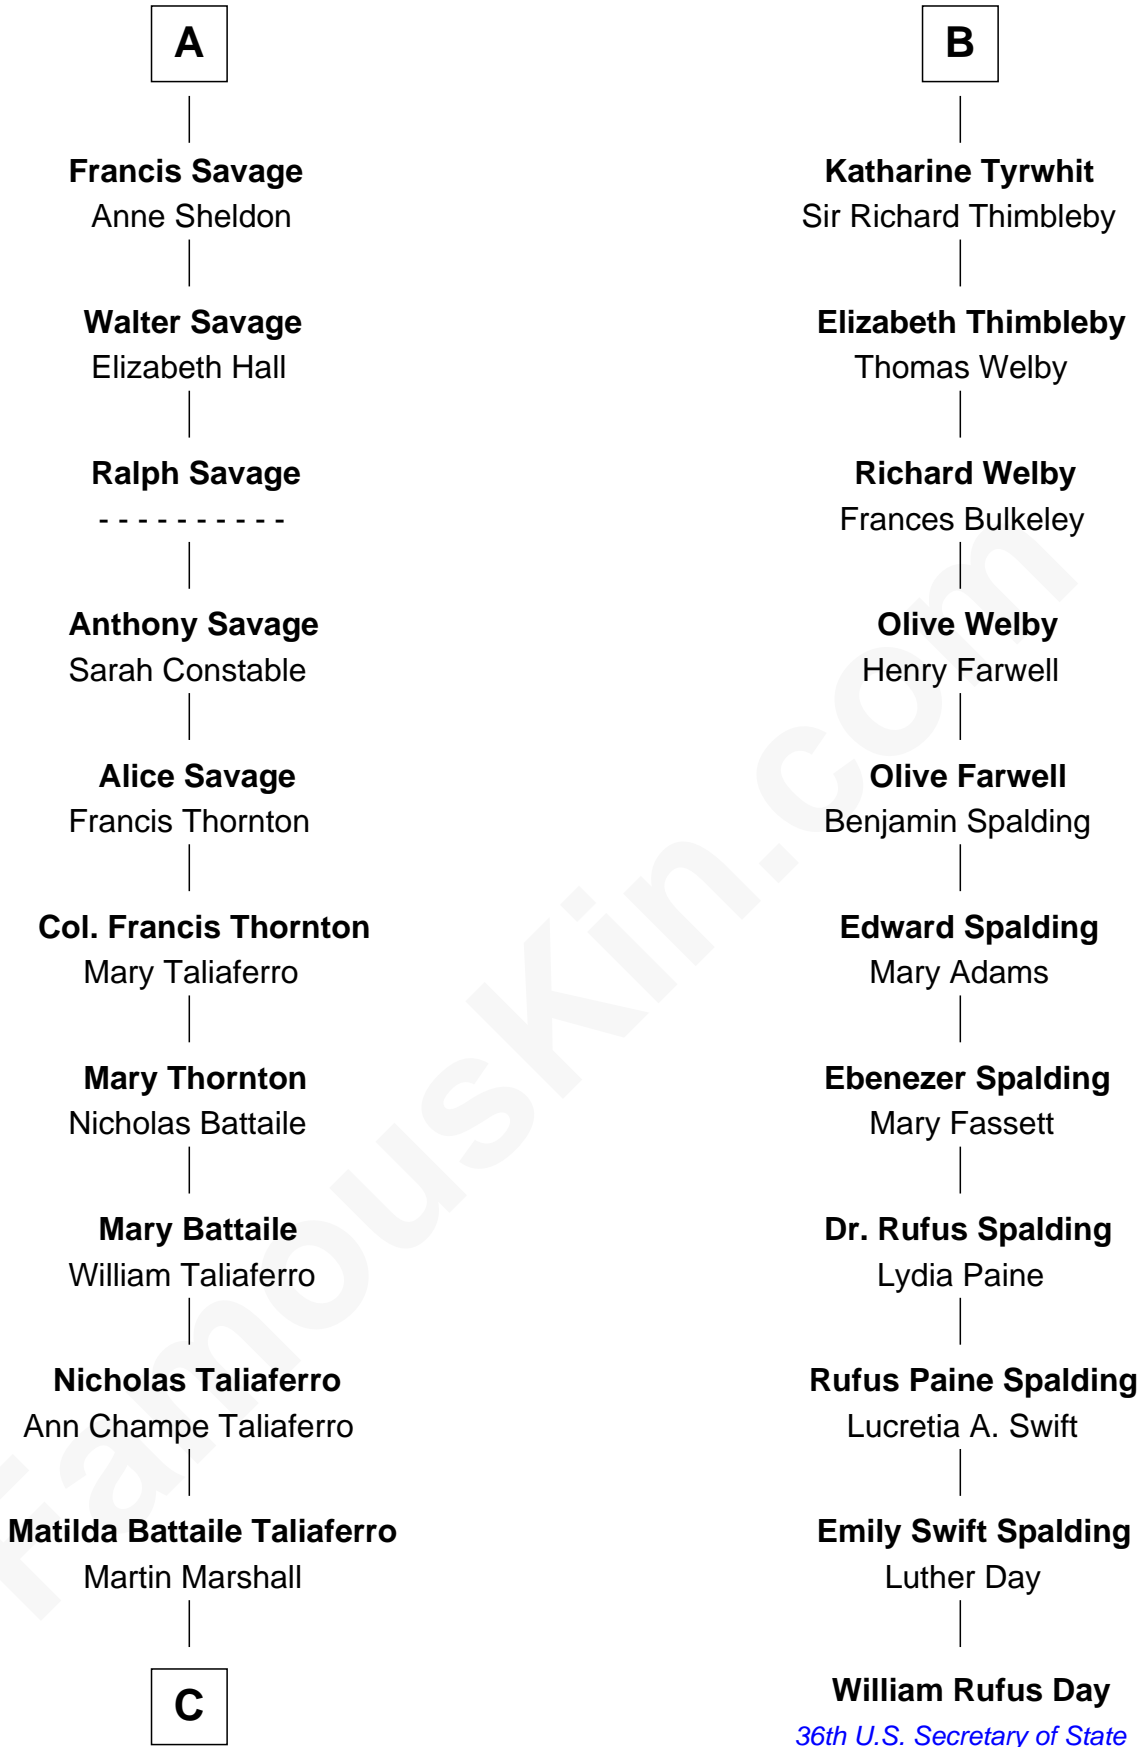

FamousKin.com
Relationship Chart of
General George C. Marshall

Author of "The Marshall Plan"

17th cousin 2 times removed of

William Rufus Day

36th U.S. Secretary of State

Bartholomew de Badlesmere

Margaret de Clare

Sir John de Tivetot

Sir Robert de Tivetot

Margaret Deincourt

Elizabeth de Tivetot

Sir Philip le Despencer

Margery Despencer

Sir Roger Wentworth

Agnes Wentworth

Sir Robert Constable

Anne Constable

William Tyrwhit

Sir Robert Tyrwhit

Maud Talboys

B

C

William Champe Marshall

Susan Myers

George Catlett Marshall

Laura Emily Bradford

General George C. Marshall

U.S. Army - World War II

FamousKin.com