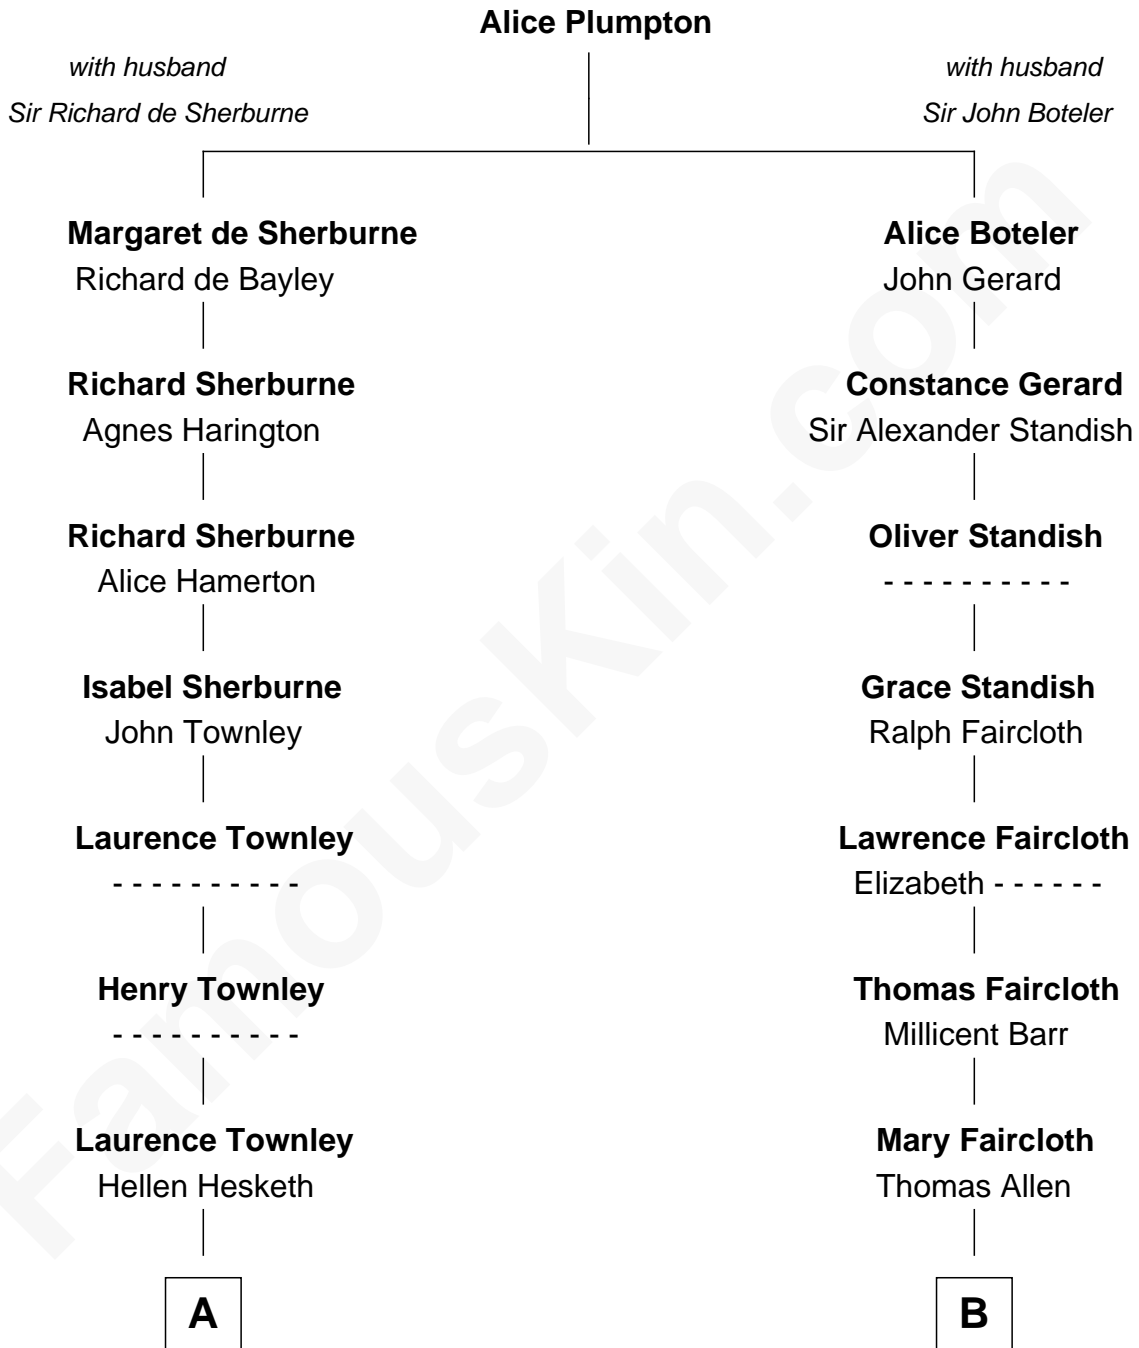

**FamousKin.com**  
**Relationship Chart of**  
**General George C. Marshall**  
*Author of "The Marshall Plan"*

18th cousin 1 time removed of

**Harry Chapin**

*Singer and Songwriter*

**C**

**George Catlett Marshall**

Laura Emily Bradford

**General George C. Marshall**

*U.S. Army - World War II*

**D**

**James Ormsbee Chapin**

Abigail Beal Forbes

**James Forbes Chapin**

Jeanne Elspeth Burke