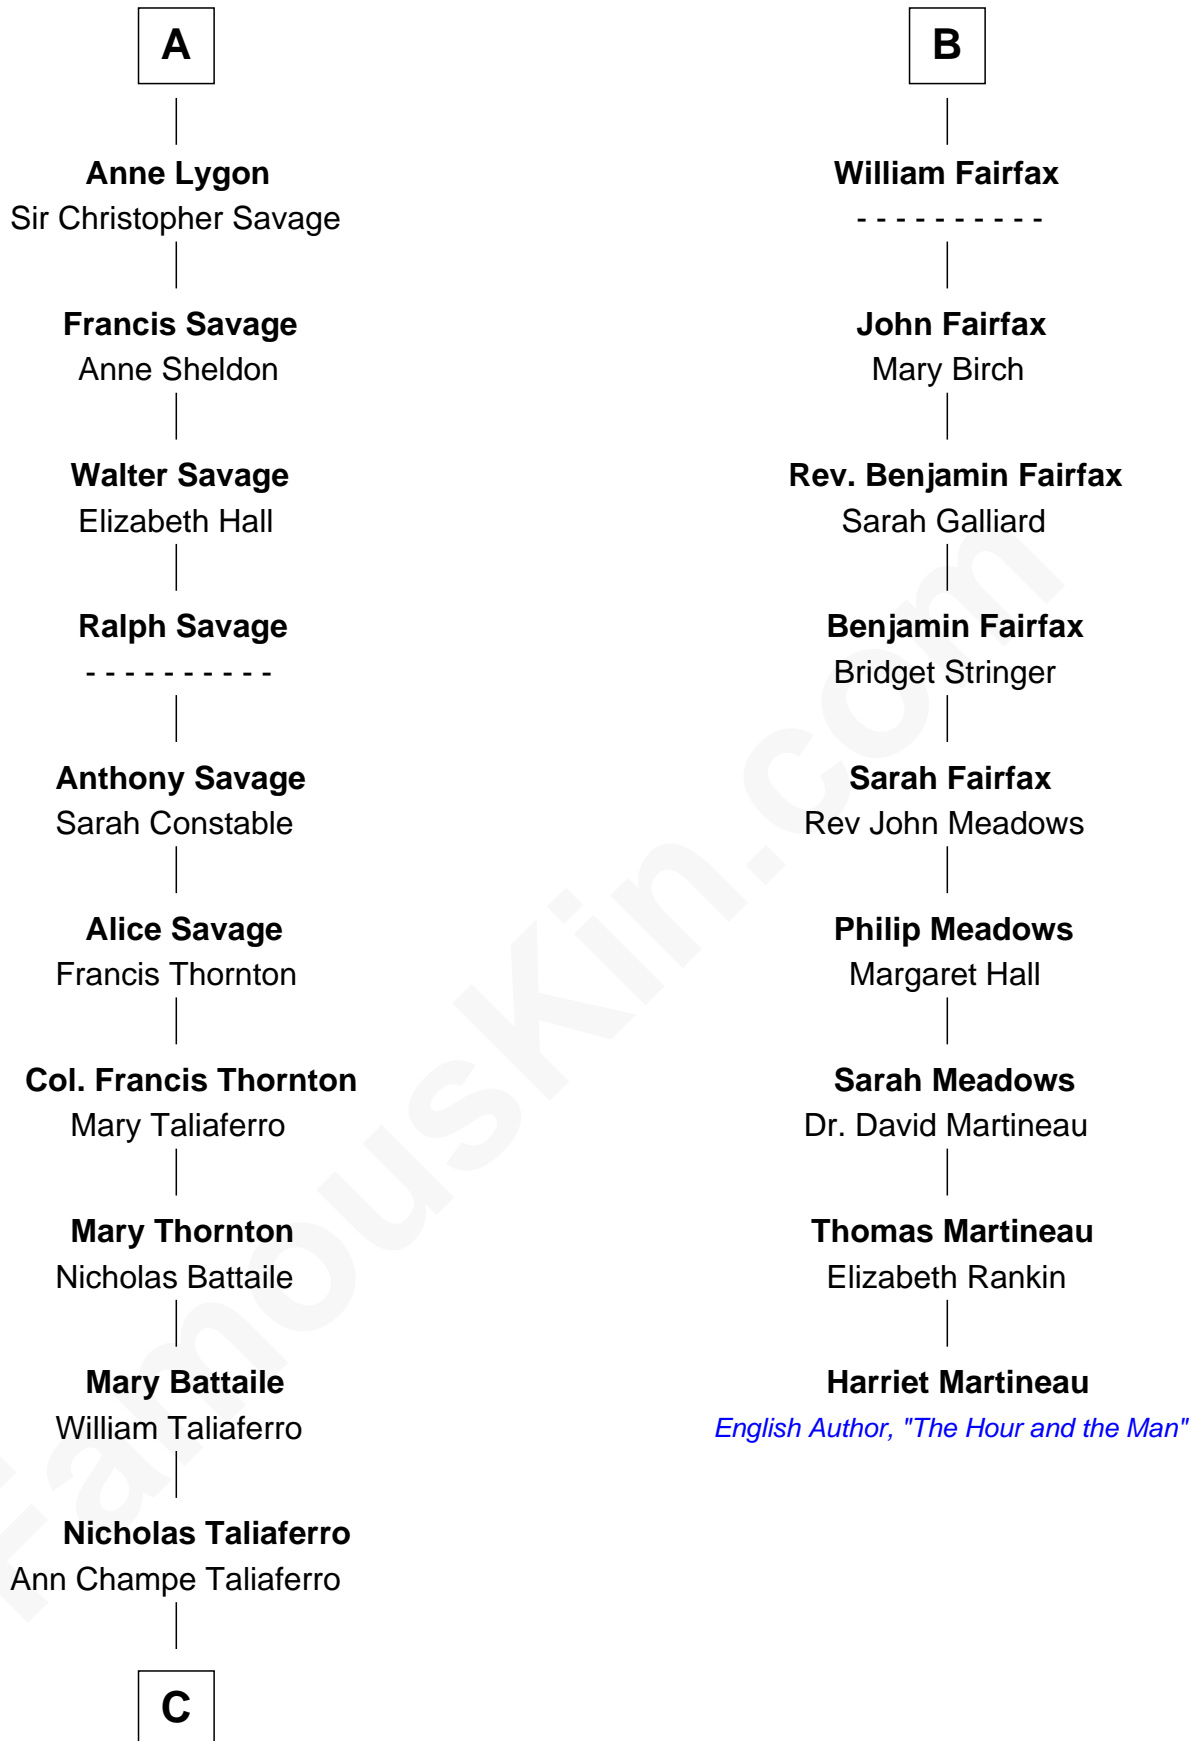

FamousKin.com

Relationship Chart of General George C. Marshall

Author of "The Marshall Plan"

15th cousin 5 times removed of

Harriet Martineau

Author of The Hour and the Man

C

—
Matilda Battaile Taliaferro

Martin Marshall

—
William Champe Marshall

Susan Myers

—
George Catlett Marshall

Laura Emily Bradford

—
General George C. Marshall

U.S. Army - World War II

FamousKin.com