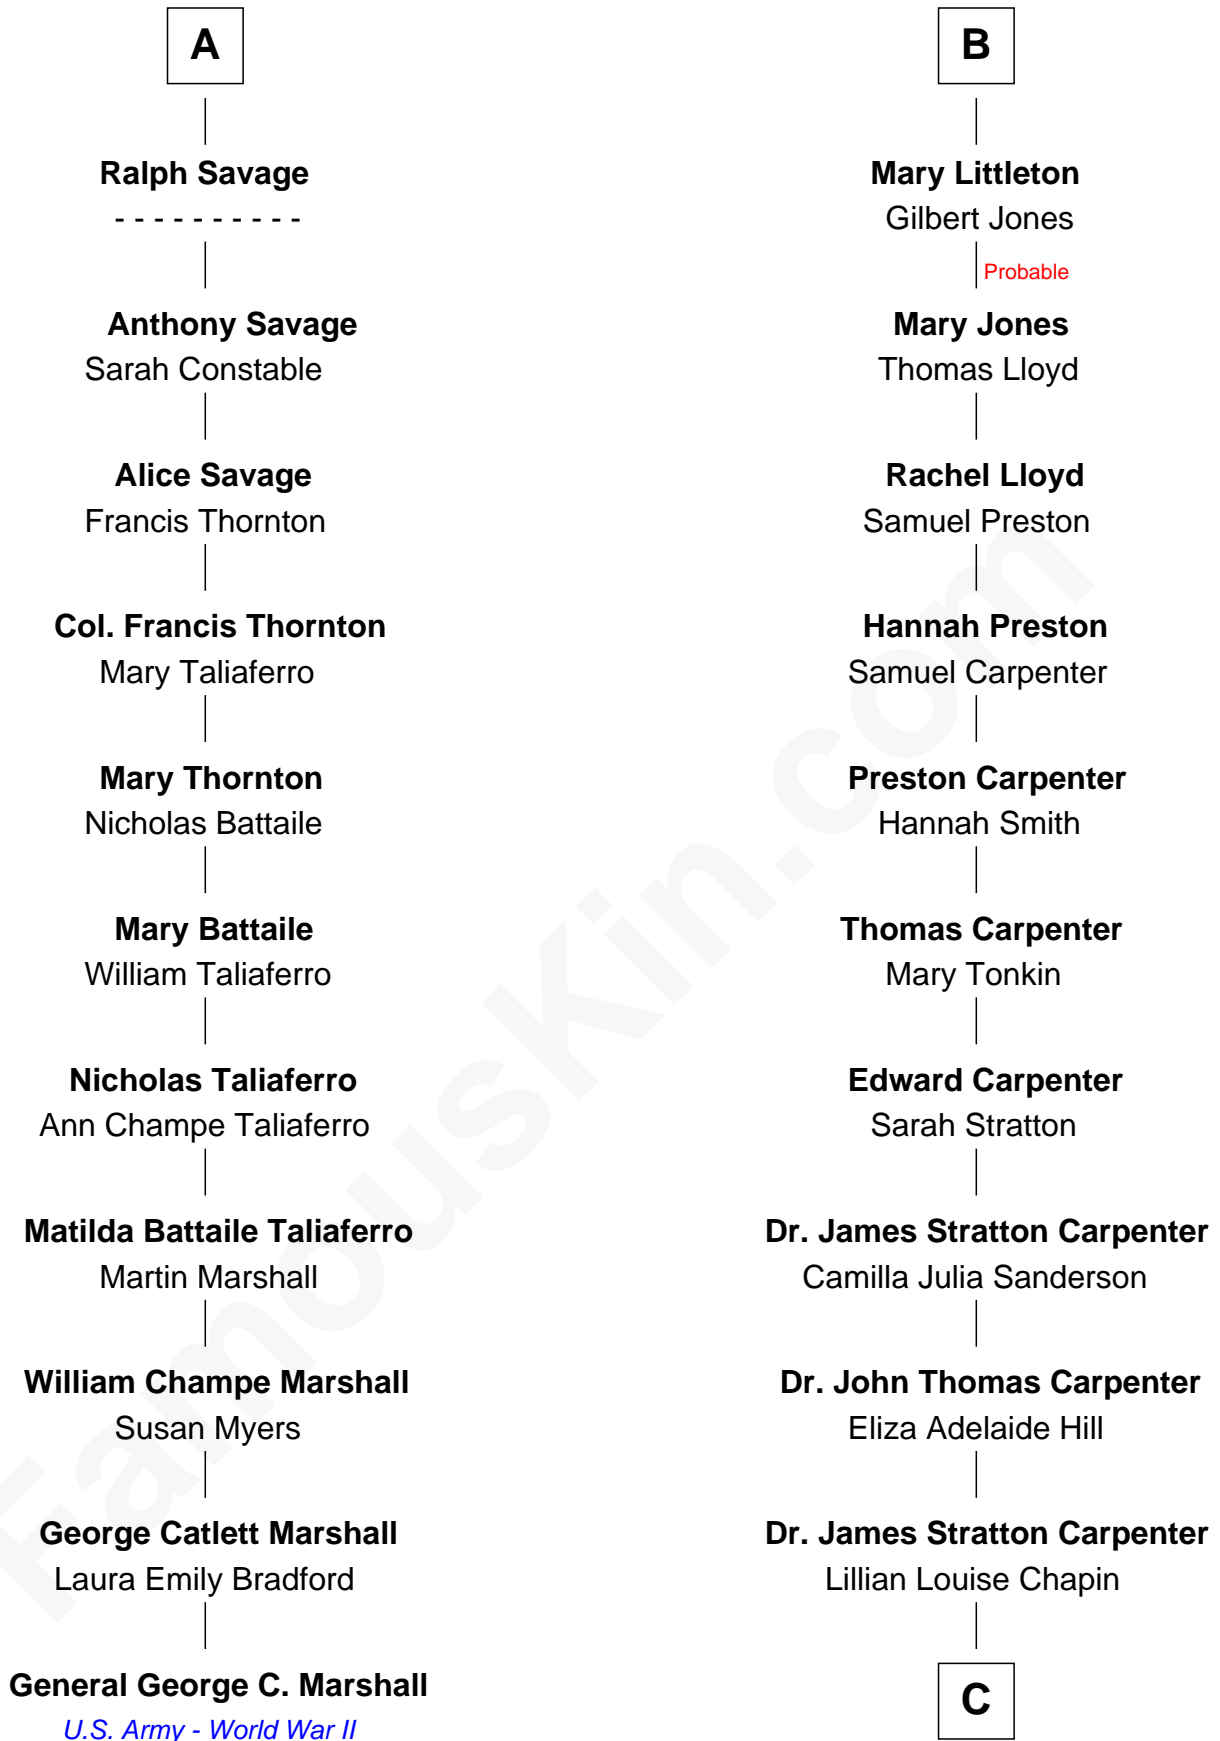

**FamousKin.com**  
**Relationship Chart of**  
**General George C. Marshall**

*Author of "The Marshall Plan"*

17th cousin 2 times removed of

**Mary Chapin Carpenter**

*Singer and Songwriter*

**Sir Edmund Ferrers**

Ellen Roche

**C**

—  
**Chapin Carpenter**

Ruth Smythe

—  
**Chapin Carpenter**

Mary Bowie Robertson

—  
**Mary Chapin Carpenter**

*Singer and Songwriter*