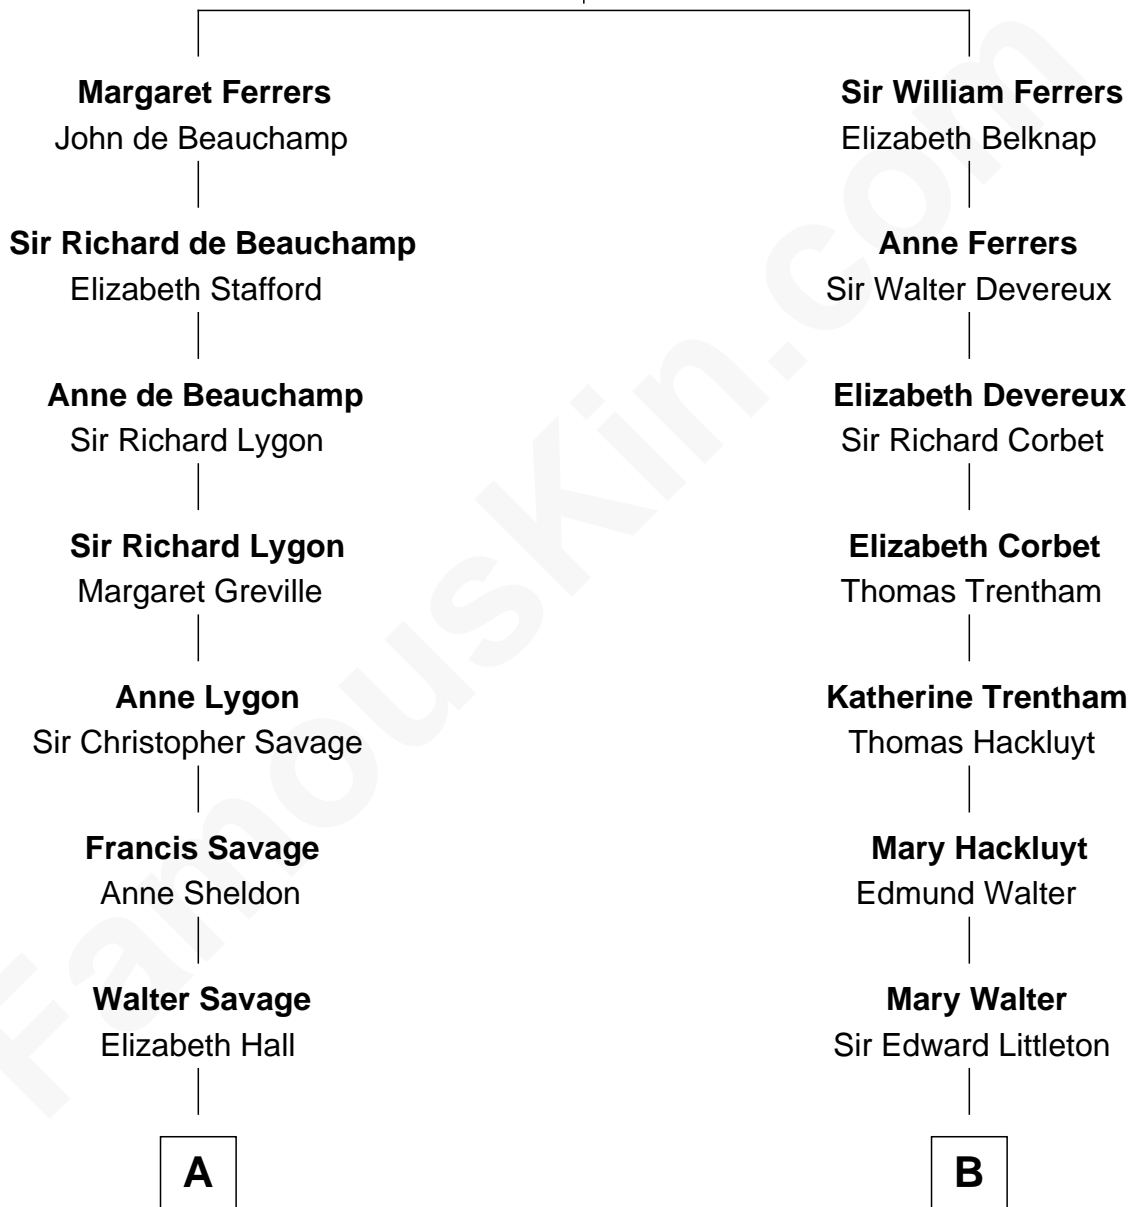

**FamousKin.com**  
**Relationship Chart of**  
**General George C. Marshall**

*Author of "The Marshall Plan"*

17th cousin 2 times removed of

**Mary Chapin Carpenter**

*Singer and Songwriter*

**Sir Edmund Ferrers**

Ellen Roche

**C**

—  
**Chapin Carpenter**

Ruth Smythe

—  
**Chapin Carpenter**

Mary Bowie Robertson

—  
**Mary Chapin Carpenter**

*Singer and Songwriter*