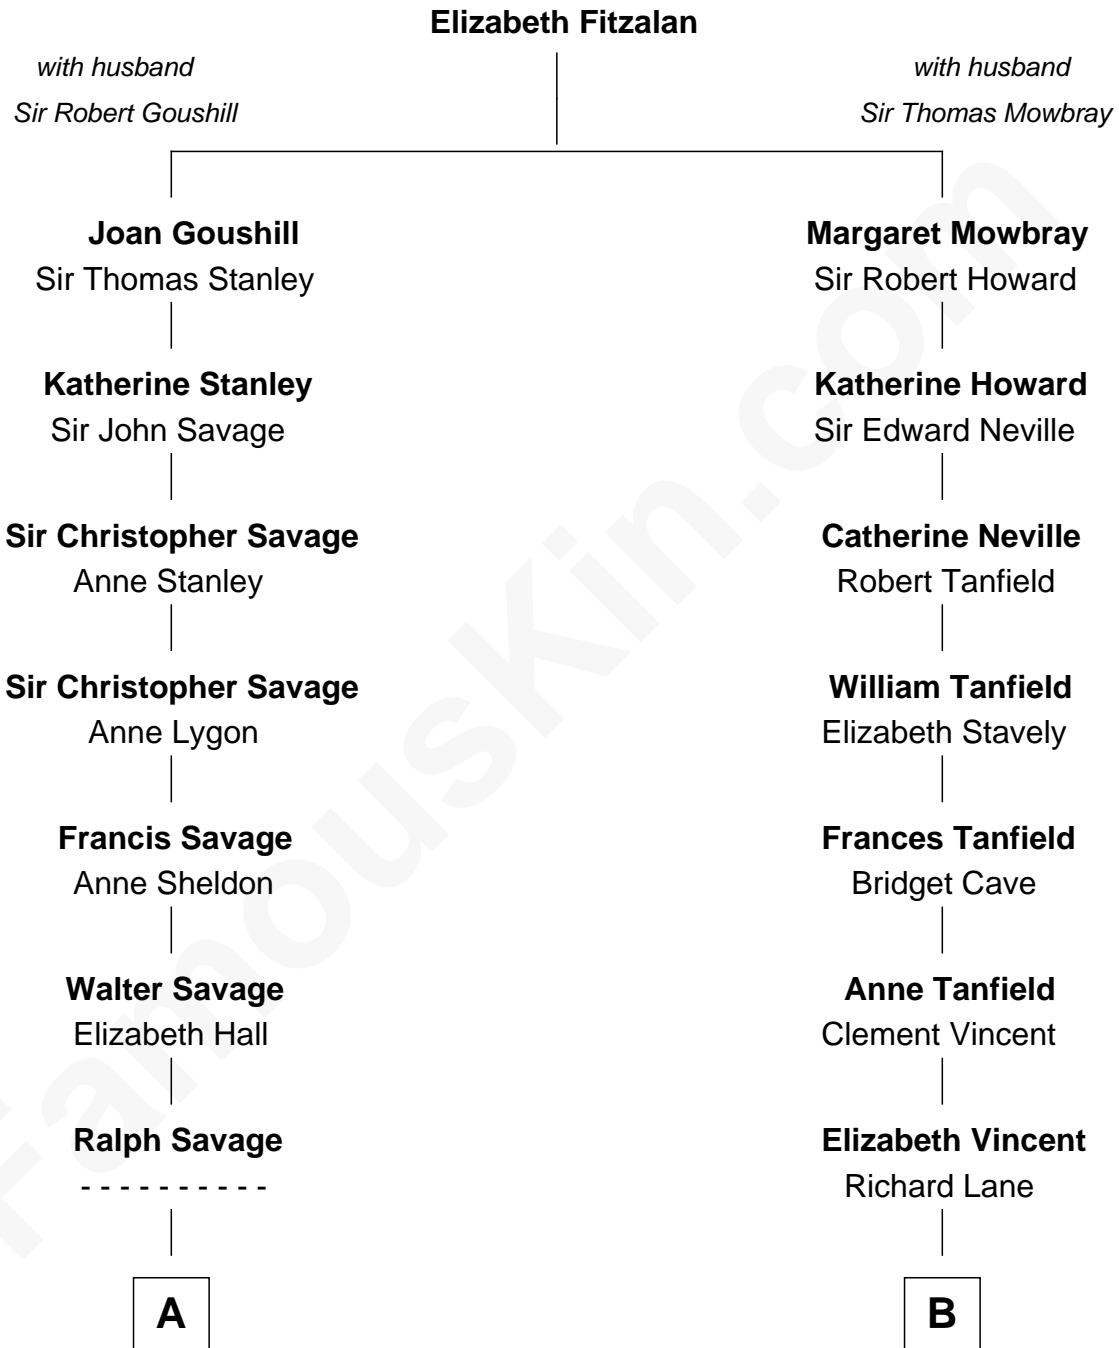

**FamousKin.com**  
**Relationship Chart of**  
**General George C. Marshall**  
*Author of "The Marshall Plan"*

**16th cousin 3 times removed of**  
**Mary Chapin Carpenter**  
*Singer and Songwriter*

**C**

**Harrison Marshall Robertson**

Mary MacKenzie

**Mary Bowie Robertson**

Chapin Carpenter

**Mary Chapin Carpenter**

*Singer and Songwriter*

FamousKin.com