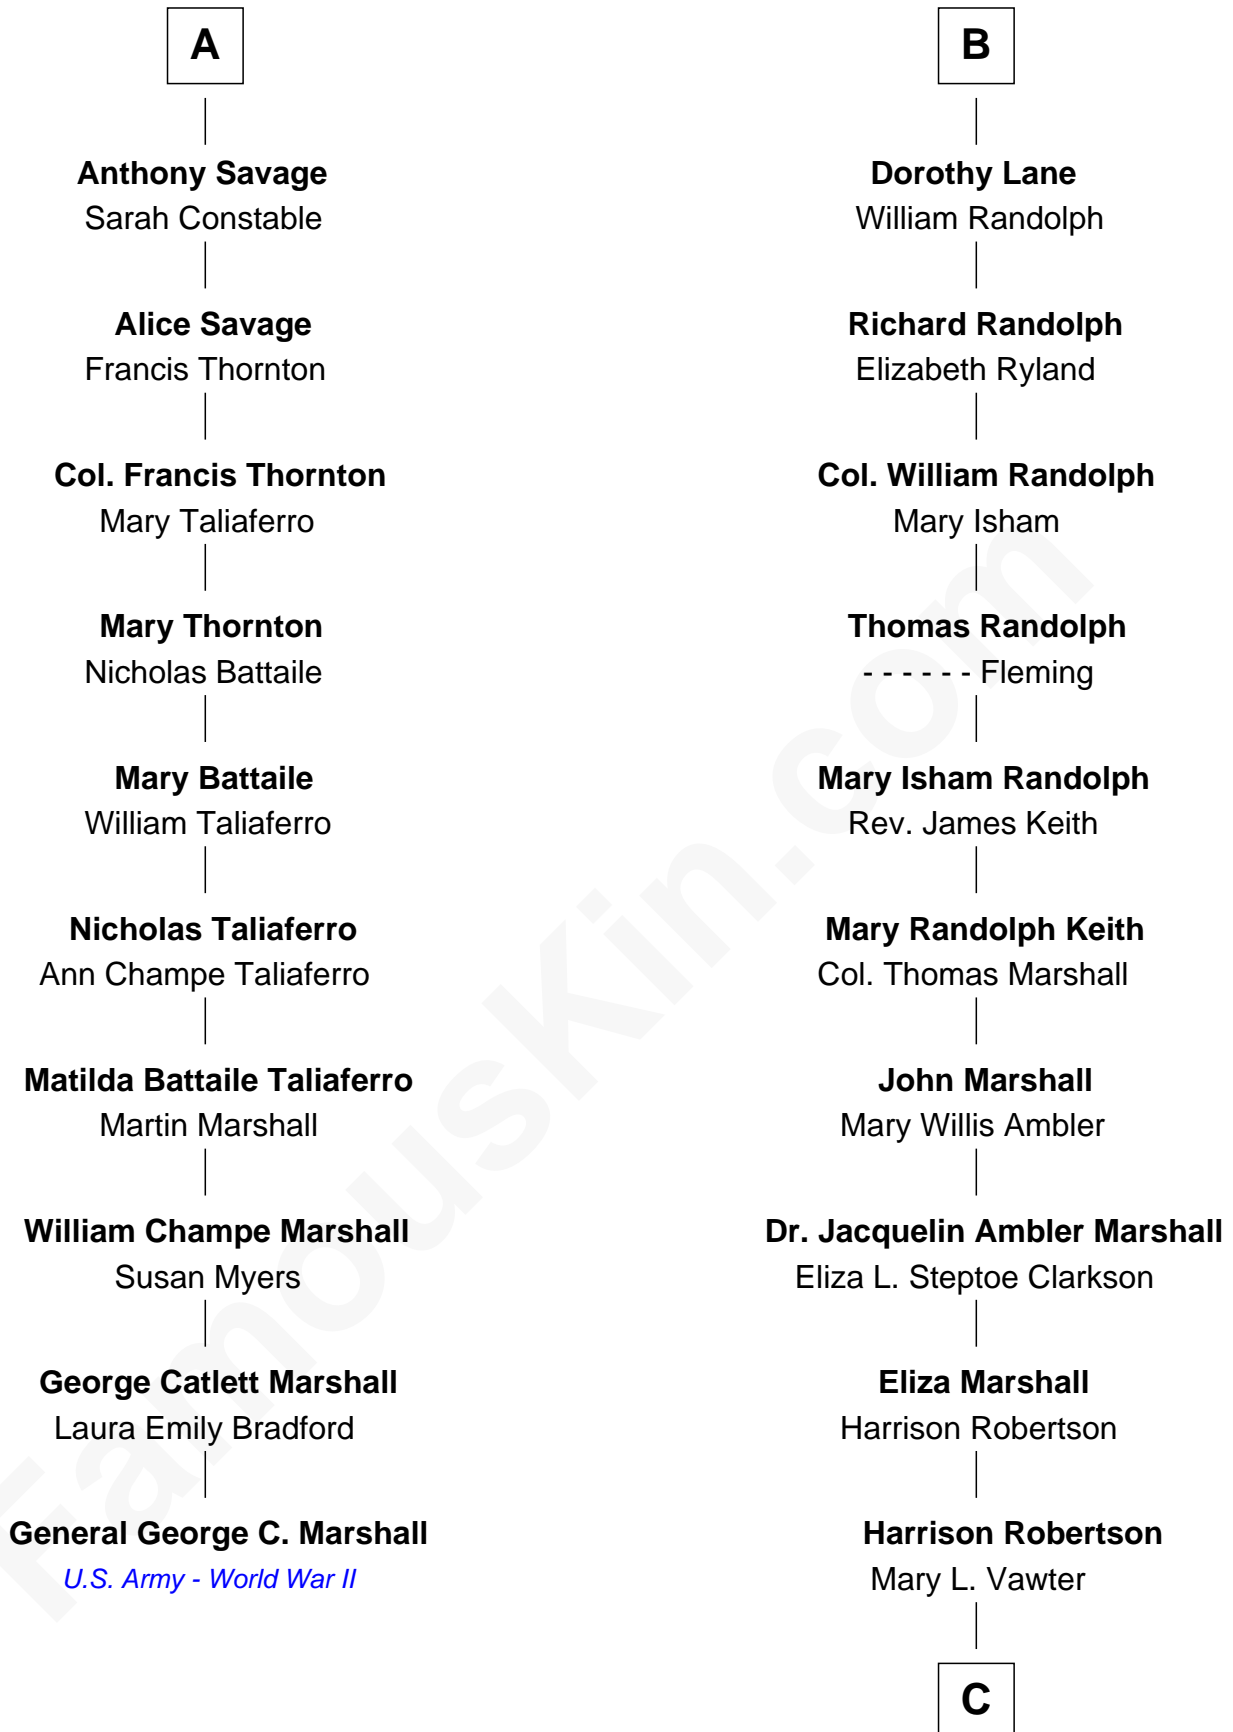

**FamousKin.com**  
**Relationship Chart of**  
**General George C. Marshall**  
*Author of "The Marshall Plan"*

**16th cousin 3 times removed of**  
**Mary Chapin Carpenter**  
*Singer and Songwriter*

**C**

**Harrison Marshall Robertson**

Mary MacKenzie

**Mary Bowie Robertson**

Chapin Carpenter

**Mary Chapin Carpenter**

*Singer and Songwriter*

FamousKin.com