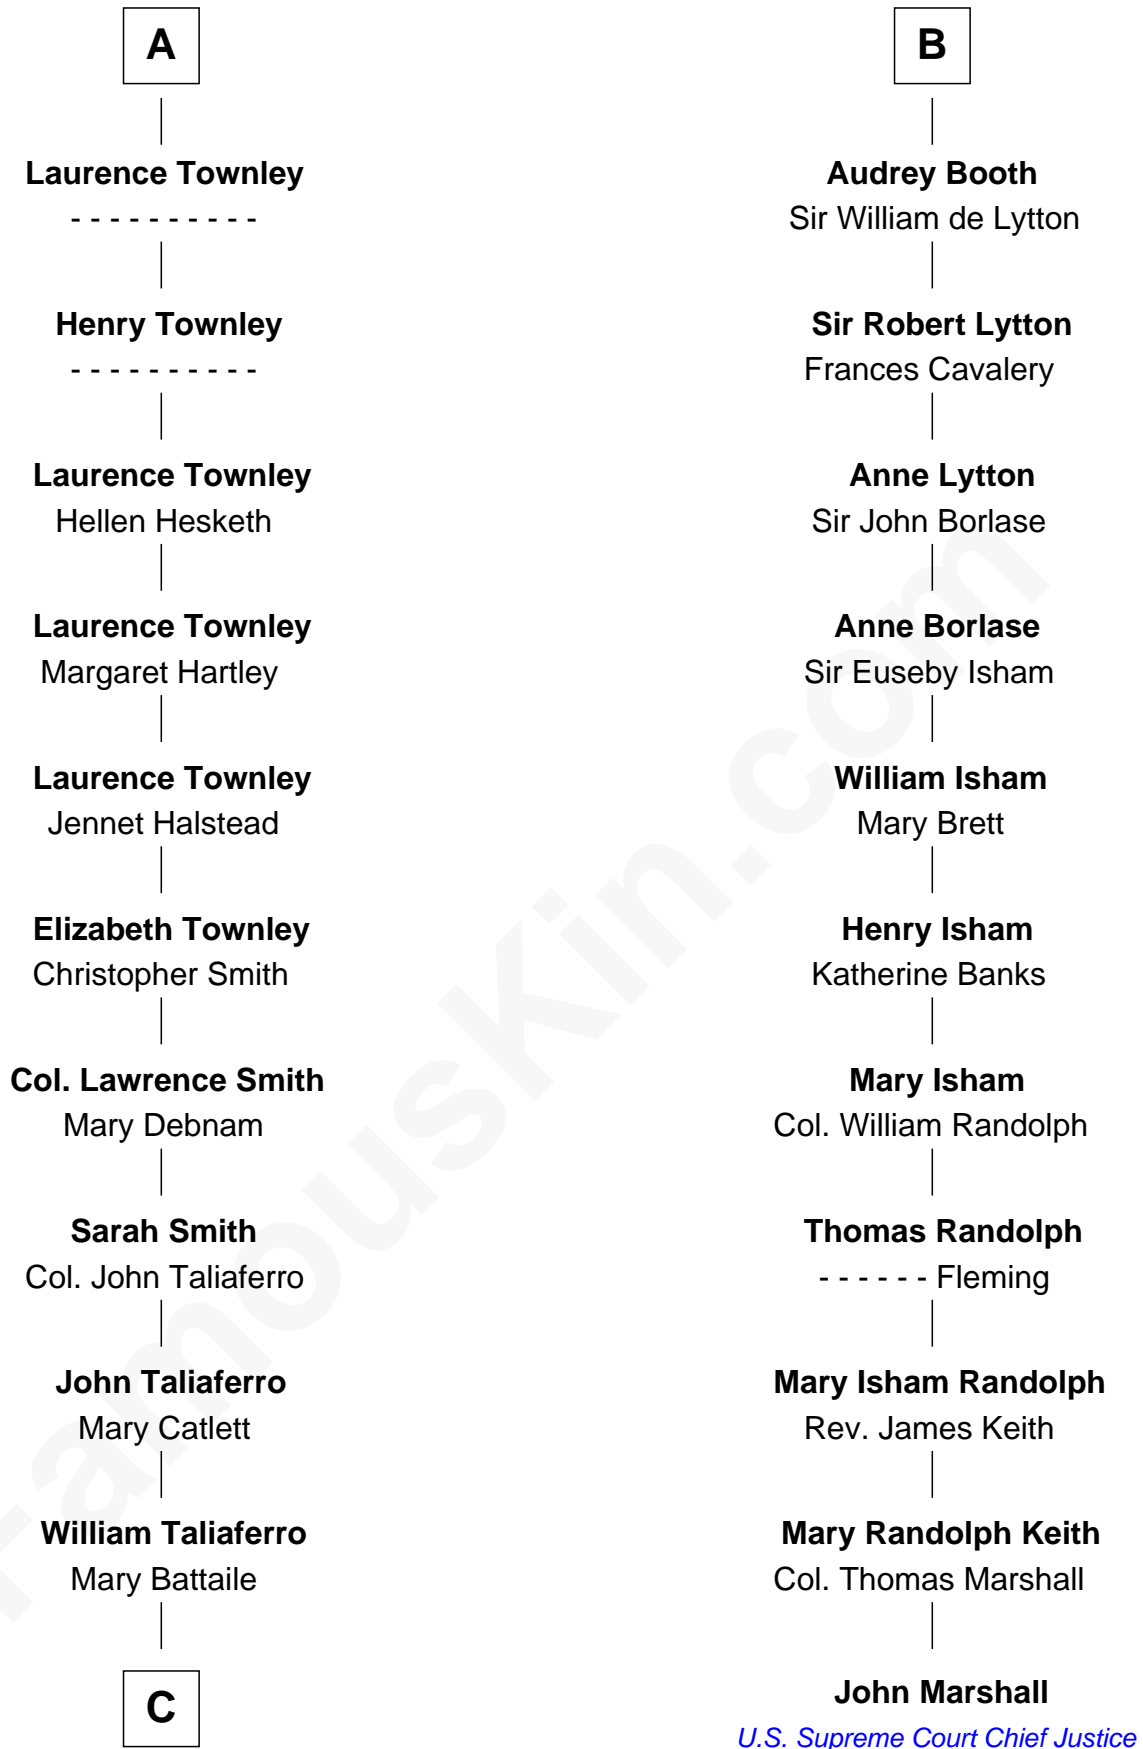

FamousKin.com
Relationship Chart of
General George C. Marshall
Author of "The Marshall Plan"

17th cousin 4 times removed of

John Marshall

4th Chief Justice of the U.S. Supreme Court

Sir William de Ros
 Eustache Fitz Ralph

C

Nicholas Taliaferro
Ann Champe Taliaferro

Matilda Battaile Taliaferro
Martin Marshall

William Champe Marshall
Susan Myers

George Catlett Marshall
Laura Emily Bradford

General George C. Marshall
U.S. Army - World War II

FamousKin.com