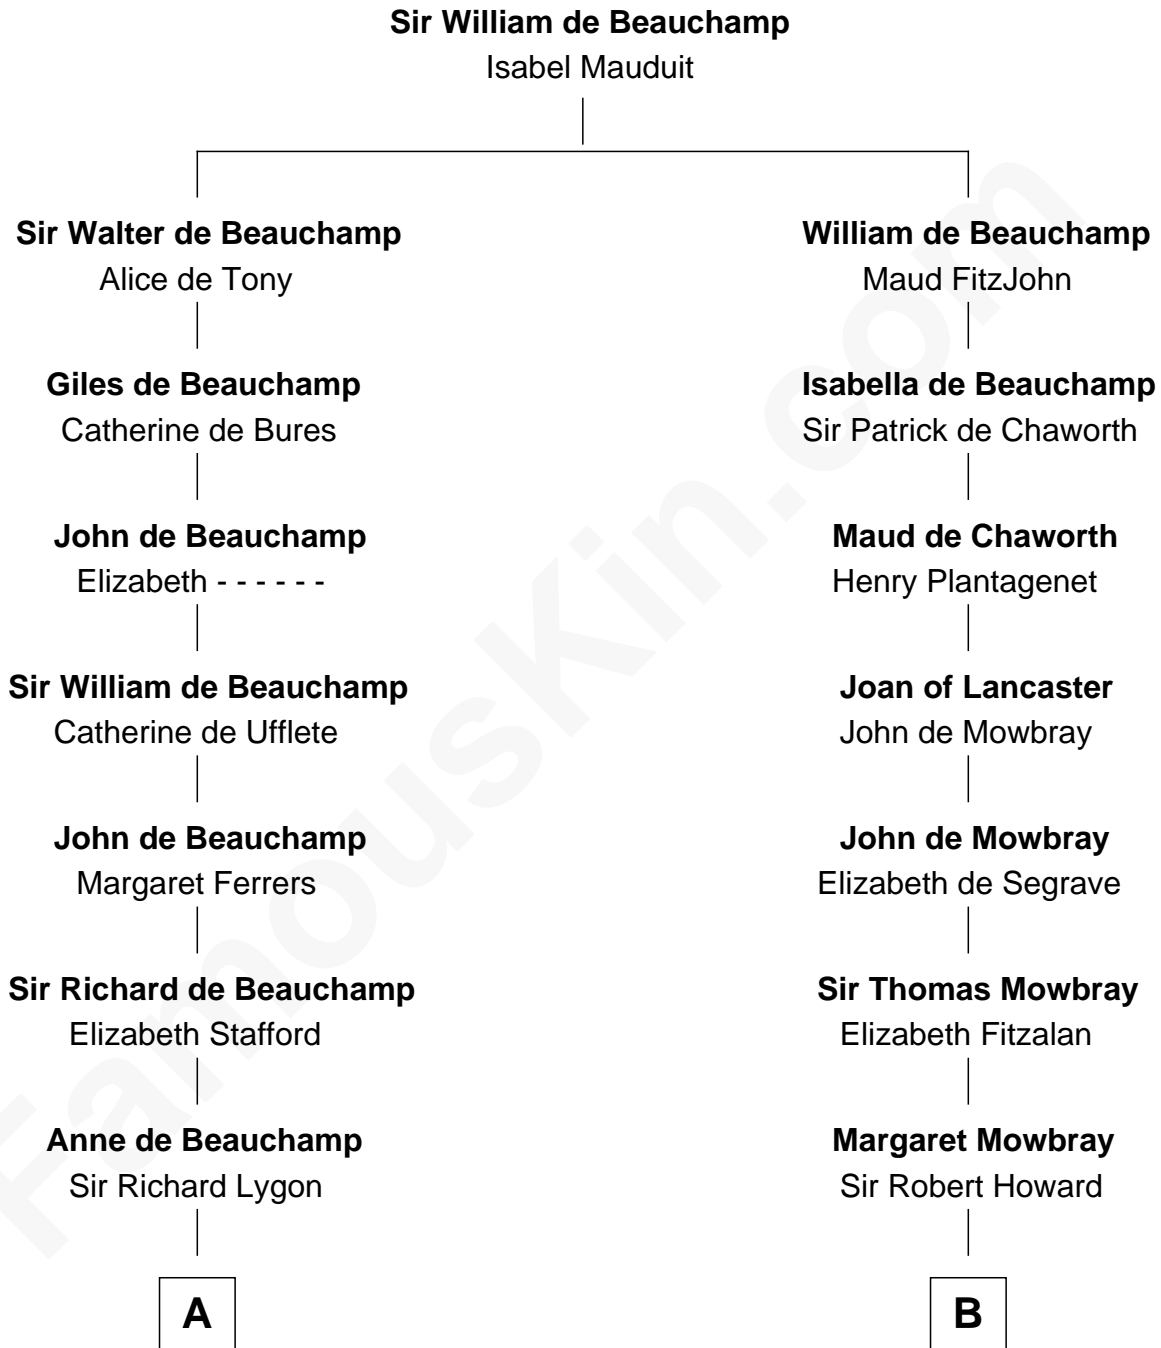

FamousKin.com
Relationship Chart of
General George C. Marshall
Author of "The Marshall Plan"

19th cousin 2 times removed of

John Marshall

4th Chief Justice of the U.S. Supreme Court

C

Nicholas Taliaferro
Ann Champe Taliaferro

Matilda Battaile Taliaferro
Martin Marshall

William Champe Marshall
Susan Myers

George Catlett Marshall
Laura Emily Bradford

General George C. Marshall
U.S. Army - World War II

D

Mary Isham Randolph
Rev. James Keith

Mary Randolph Keith
Col. Thomas Marshall

John Marshall
U.S. Supreme Court Chief Justice

FamousKin.com