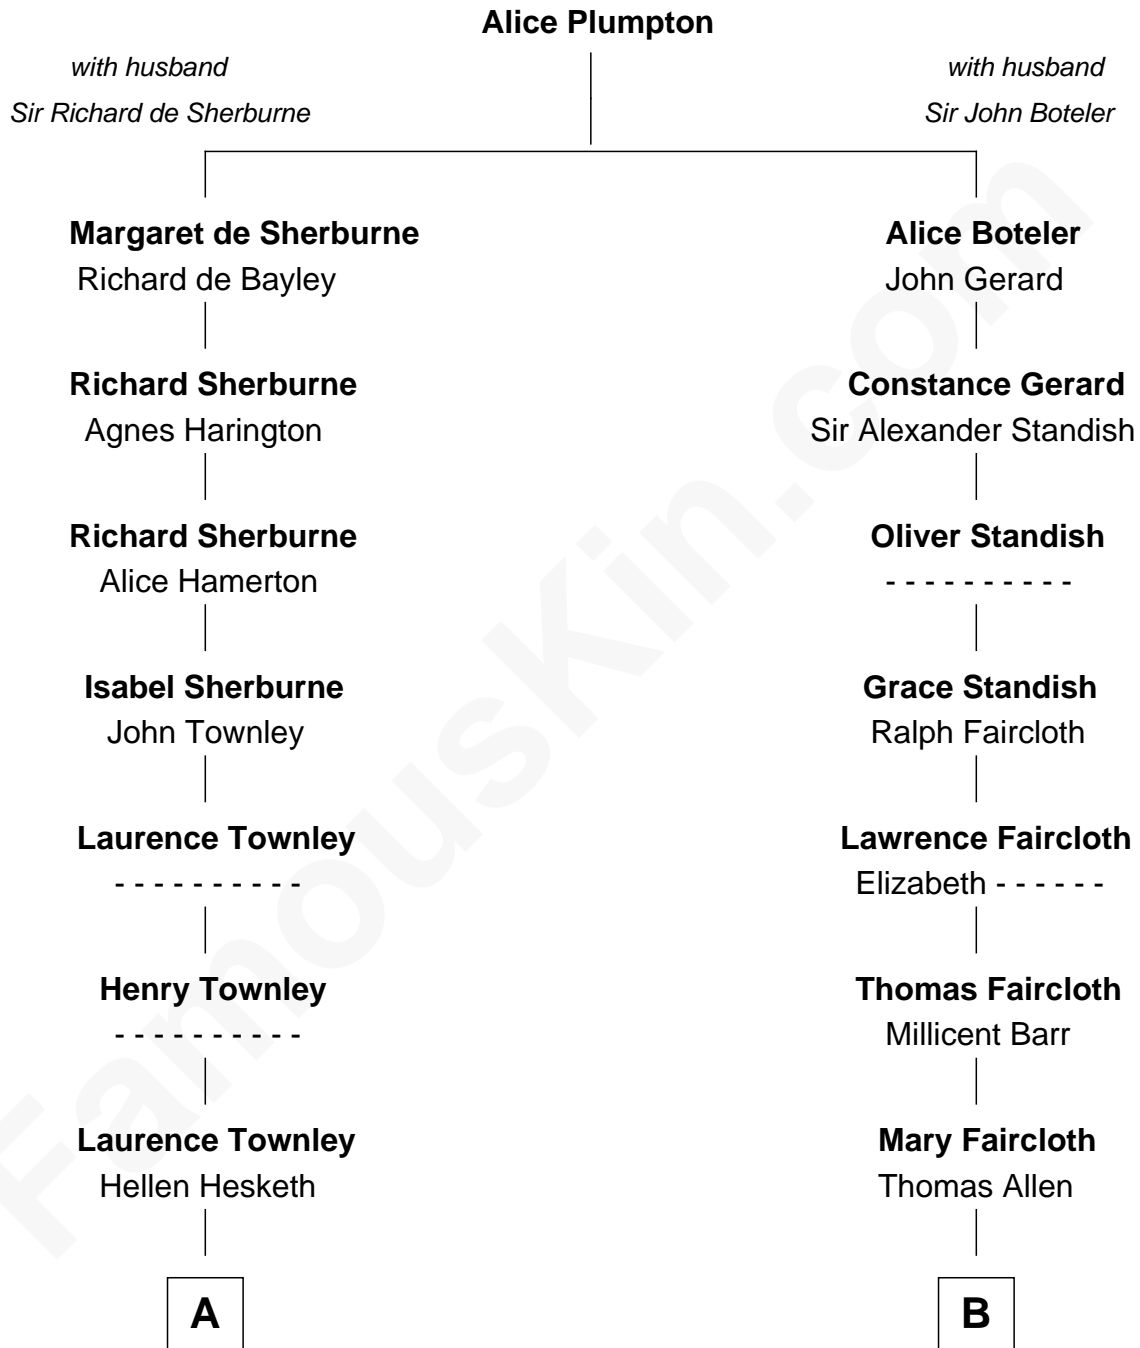

FamousKin.com

Relationship Chart of

General George C. Marshall

Author of "The Marshall Plan"

18th cousin 2 times removed of

Mizuo Peck

TV and Movie Actress

C

George Catlett Marshall

Laura Emily Bradford

General George C. Marshall

U.S. Army - World War II

D

George Leete Peck

Katharine May Tolles

Laurence Tolles Peck

Barbara Field

George Leete Peck

Sanae Mizusawa

Mizuo Peck

TV and Movie Actress