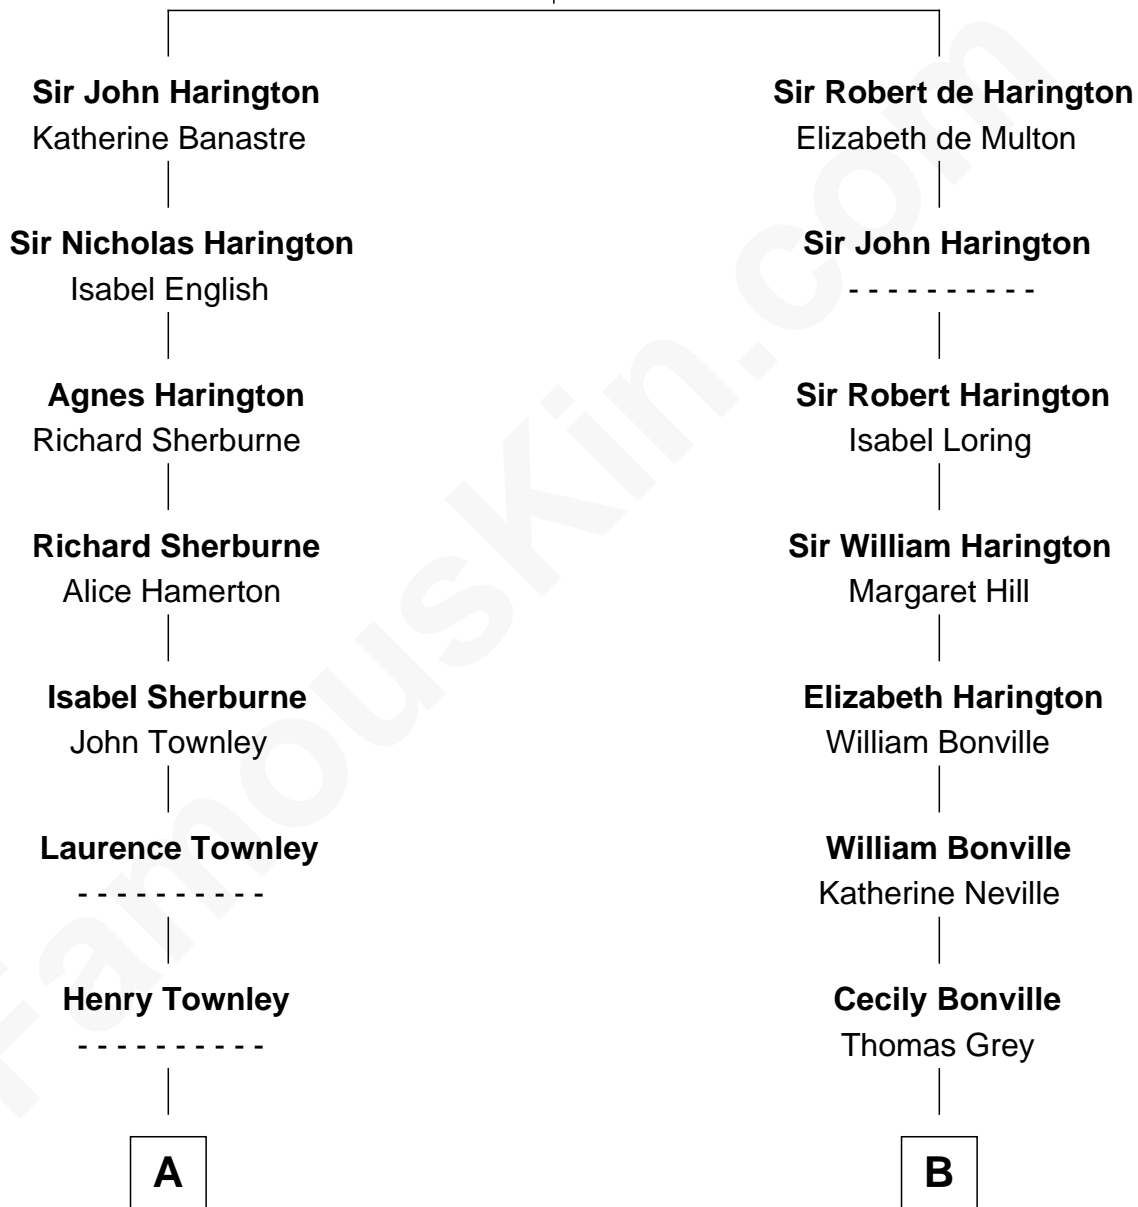

FamousKin.com

Relationship Chart of General George C. Marshall

Author of "The Marshall Plan"

18th cousin 1 time removed of

Oliver Wendell Holmes, Jr.

U.S. Supreme Court Justice

Sir John de Harington

Joan - - - - -