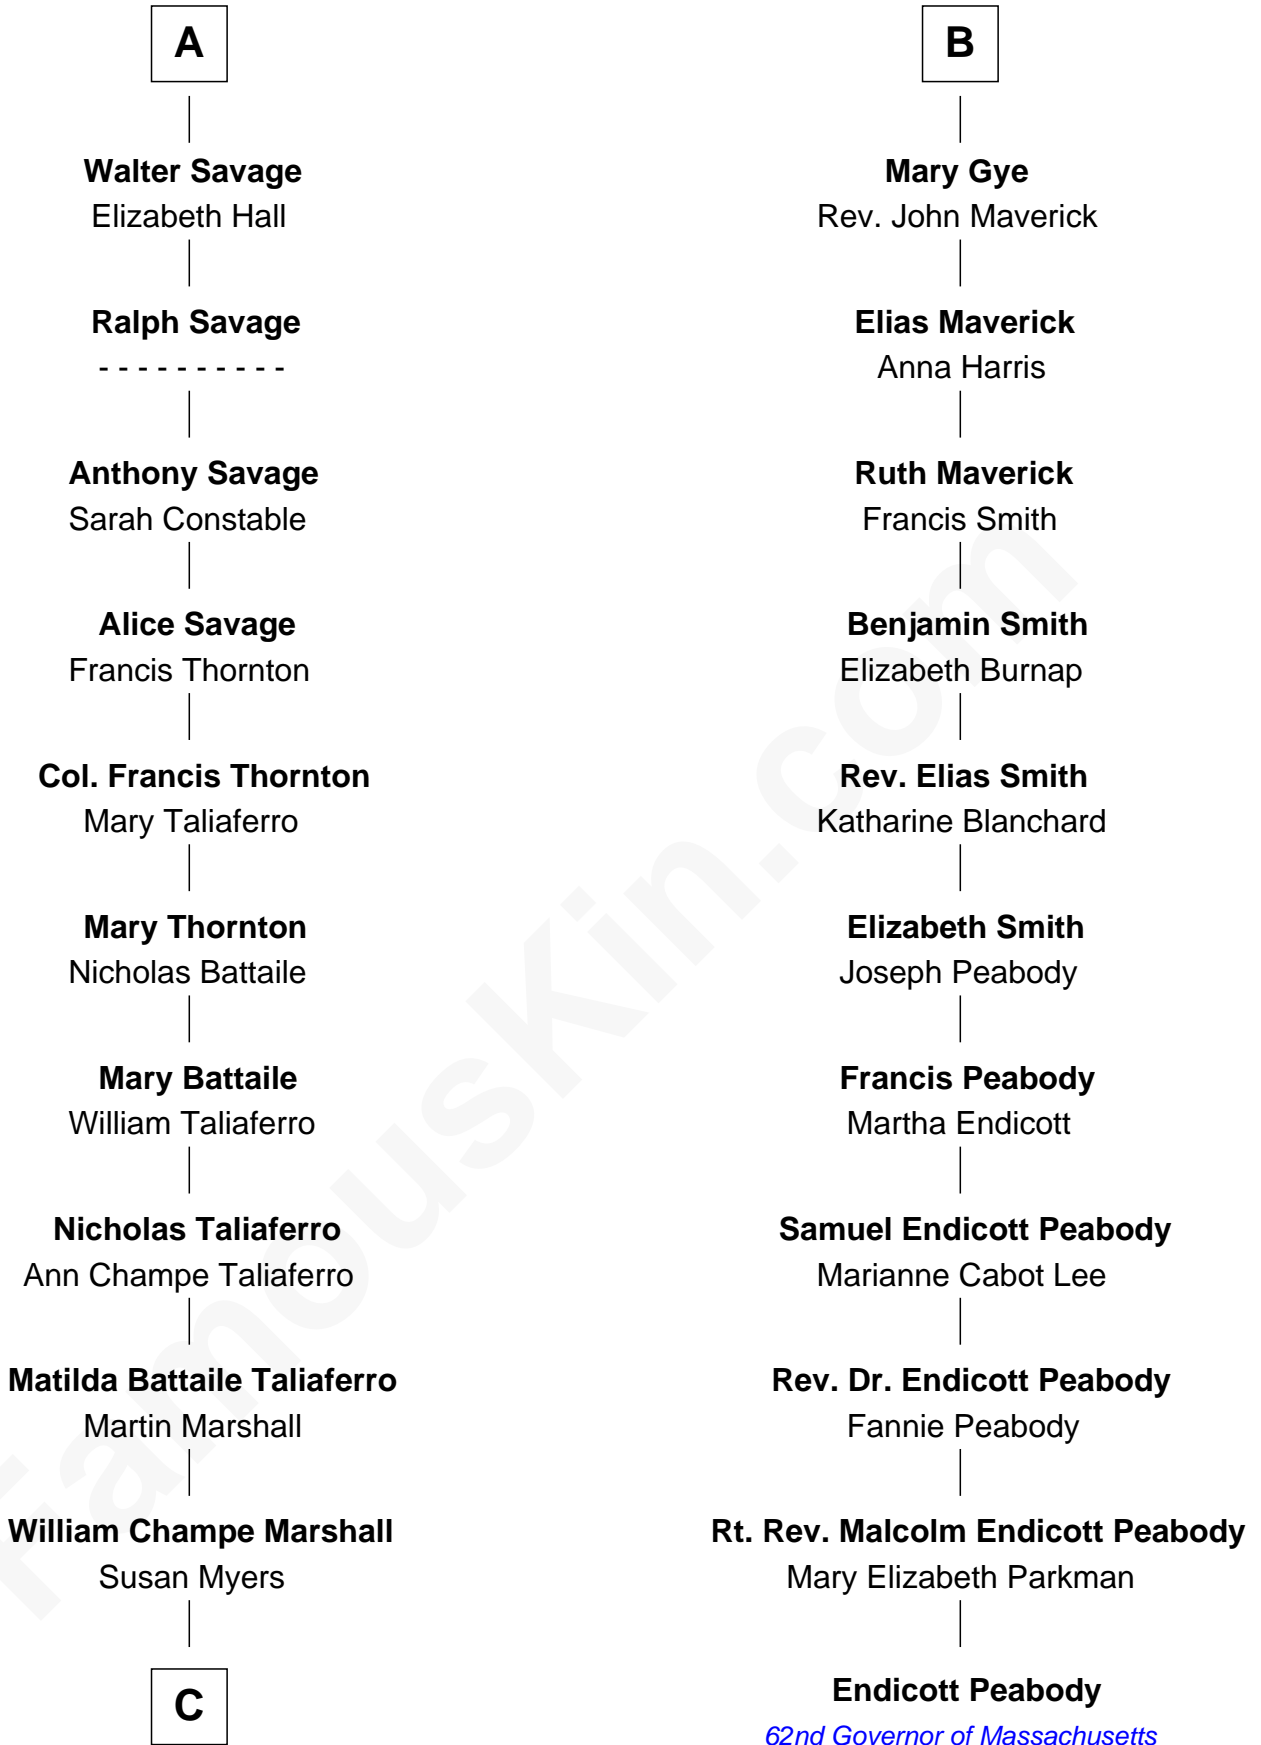

FamousKin.com

Relationship Chart of General George C. Marshall

Author of "The Marshall Plan"

17th cousin 1 time removed of

Endicott Peabody

62nd Governor of Massachusetts

C

George Catlett Marshall

Laura Emily Bradford

General George C. Marshall

U.S. Army - World War II

FamousKin.com