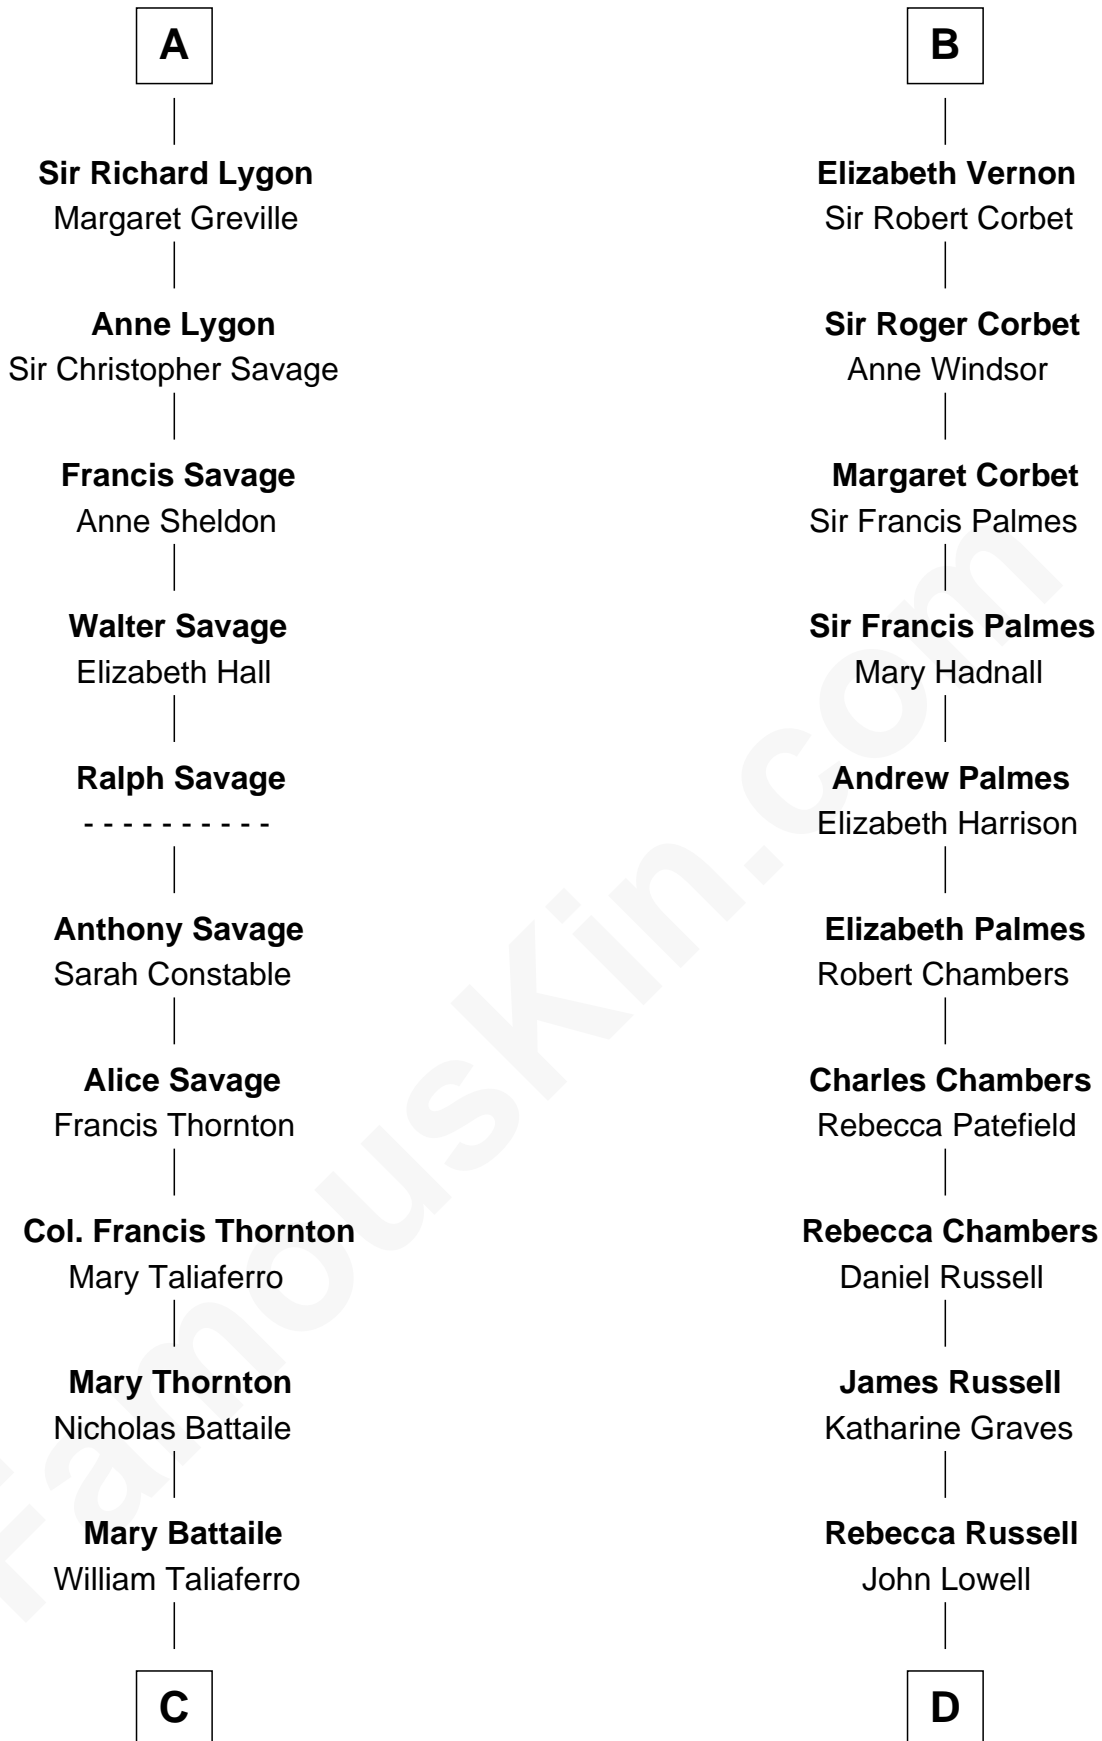

FamousKin.com

Relationship Chart of General George C. Marshall

Author of "The Marshall Plan"

18th cousin 3 times removed of

James Russell Lowell

American "Fireside" Poet

Sir William de Beauchamp

Isabel Mauduit

James Butler

Elizabeth Butler

John Talbot

Ann Talbot

Sir Henry Vernon

B

C

Nicholas Taliaferro
Ann Champe Taliaferro

Matilda Battaile Taliaferro
Martin Marshall

William Champe Marshall
Susan Myers

George Catlett Marshall
Laura Emily Bradford

General George C. Marshall
U.S. Army - World War II

D

Rev. Charles Lowell
Harriet Brackett Spence