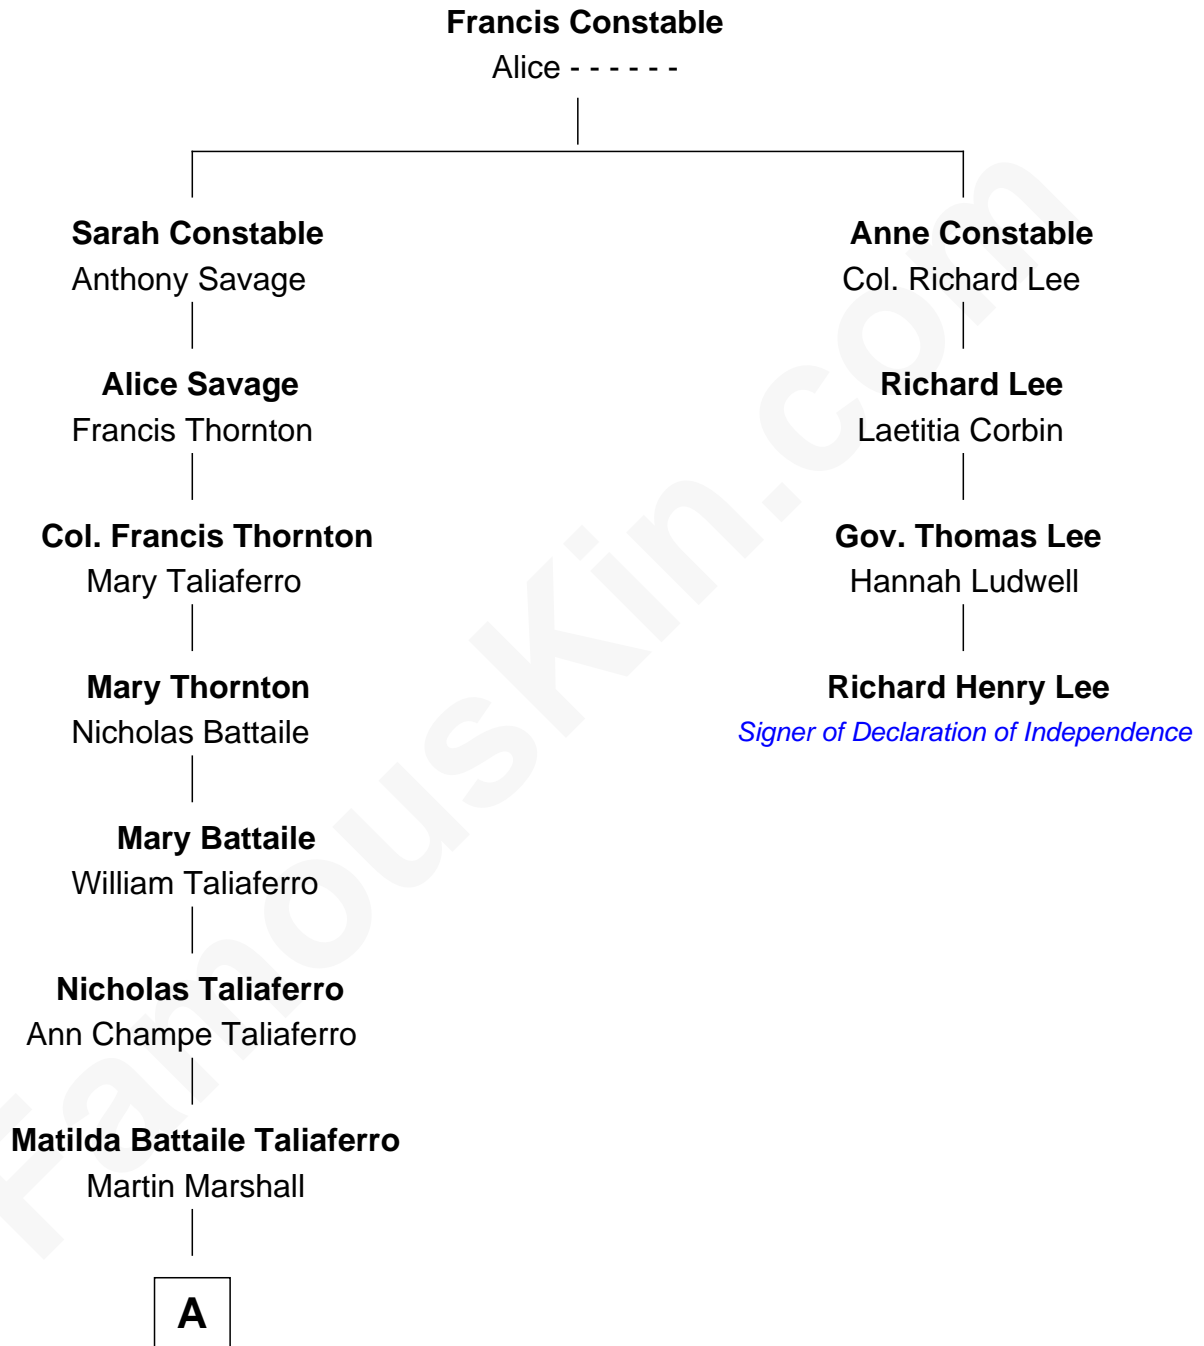

FamousKin.com

Relationship Chart of General George C. Marshall

Author of "The Marshall Plan"

3rd cousin 6 times removed of

Richard Henry Lee

Signer of the Declaration of Independence

A

William Champe Marshall

Susan Myers

George Catlett Marshall

Laura Emily Bradford

General George C. Marshall

U.S. Army - World War II

FamousKin.com