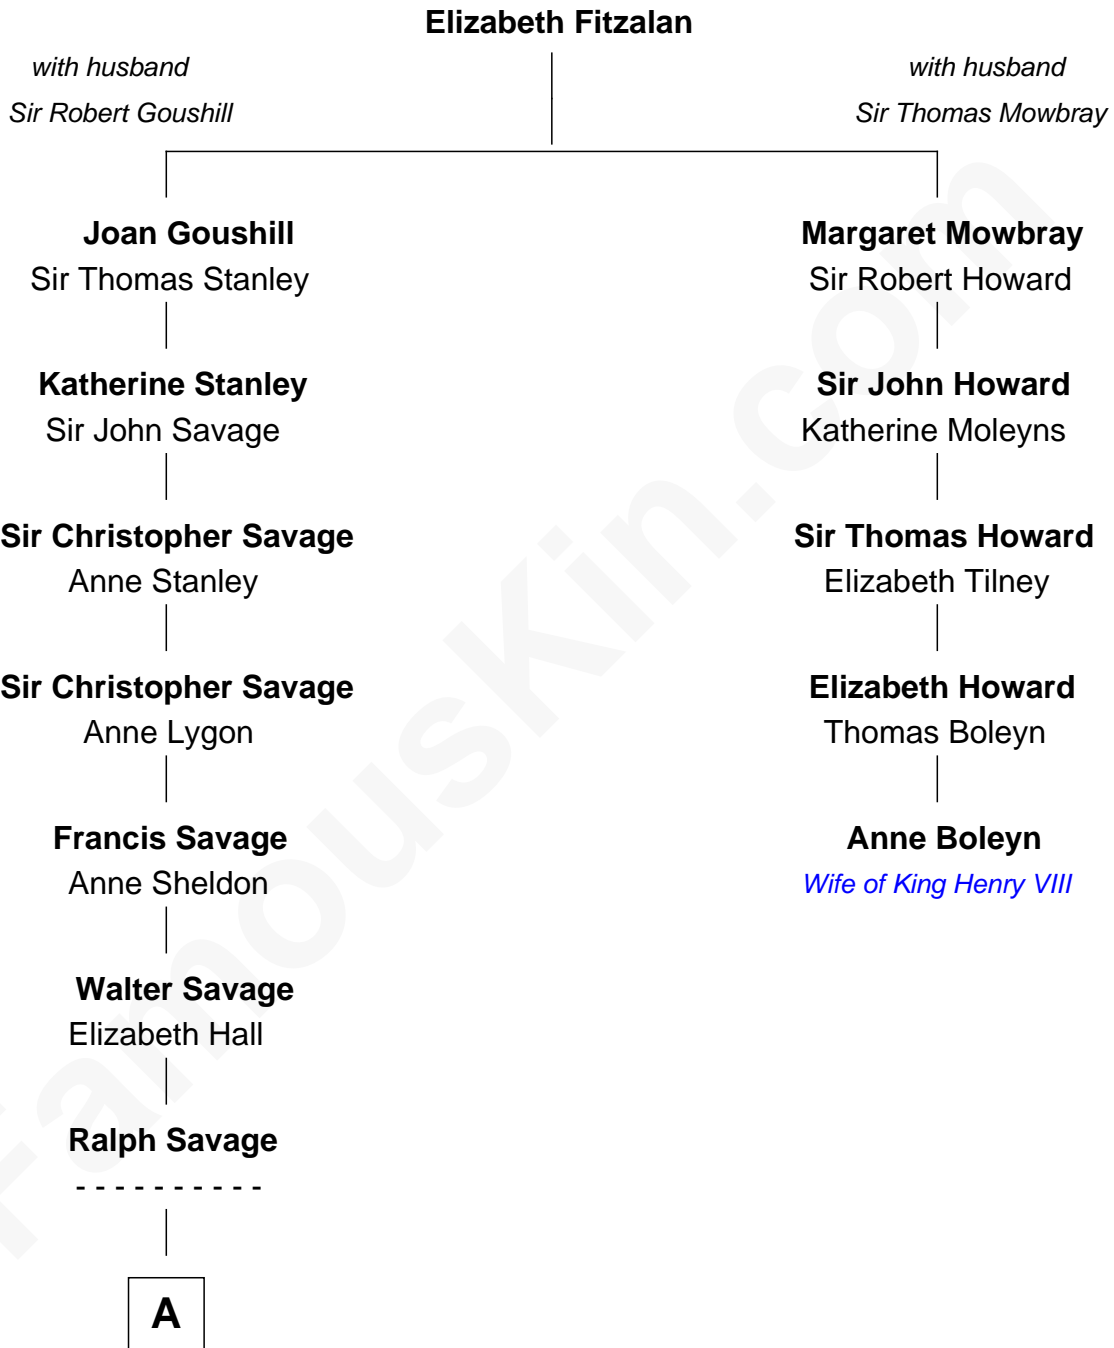

FamousKin.com

Relationship Chart of General George C. Marshall

Author of "The Marshall Plan"

4th cousin 12 times removed of

Anne Boleyn

2nd Wife of King Henry VIII

A

Anthony Savage

Sarah Constable

Alice Savage

Francis Thornton

Col. Francis Thornton

Mary Taliaferro

Mary Thornton

Nicholas Battaile

Mary Battaile