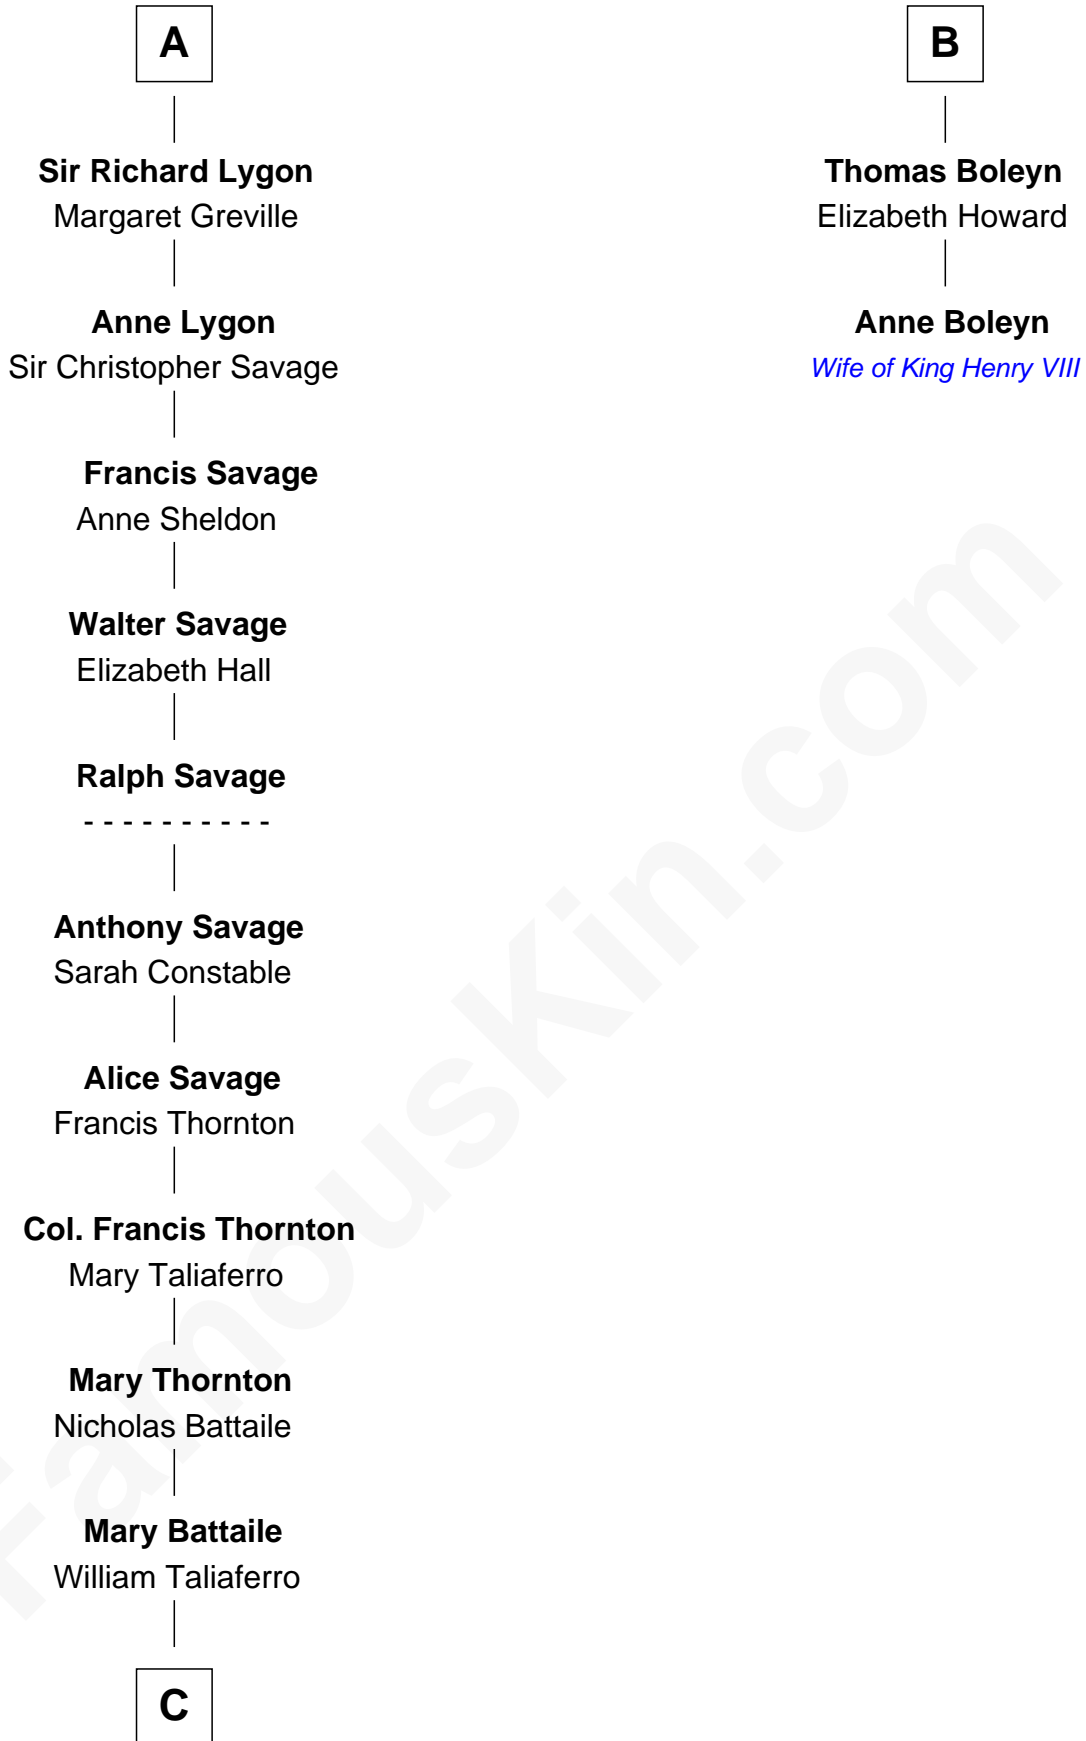

FamousKin.com
Relationship Chart of
General George C. Marshall
Author of "The Marshall Plan"

8th cousin 13 times removed of

Anne Boleyn
2nd Wife of King Henry VIII

Sir William de Beauchamp
 Isabel Mauduit

Sir Walter de Beauchamp
 Alice de Tony

Giles de Beauchamp
 Catherine de Bures

John de Beauchamp
 Elizabeth - - - - -

Sir William de Beauchamp
 Catherine de Ufflete

John de Beauchamp
 Margaret Ferrers

Sir Richard de Beauchamp
 Elizabeth Stafford

Anne de Beauchamp
 Sir Richard Lygon

A

William de Beauchamp
 Maud FitzJohn

Guy de Beauchamp
 Alice de Toeni

Sir Thomas de Beauchamp
 Katherine de Mortimer

Sir William Beauchamp
 Joan Fitzalan

Joan Beauchamp
 James Butler

Sir Thomas Butler
 Anne Hankeford

Margaret Butler
 Sir William Boleyn

B

C

—
Nicholas Taliaferro
Ann Champe Taliaferro

—
Matilda Battaile Taliaferro
Martin Marshall

—
William Champe Marshall
Susan Myers

—
George Catlett Marshall
Laura Emily Bradford