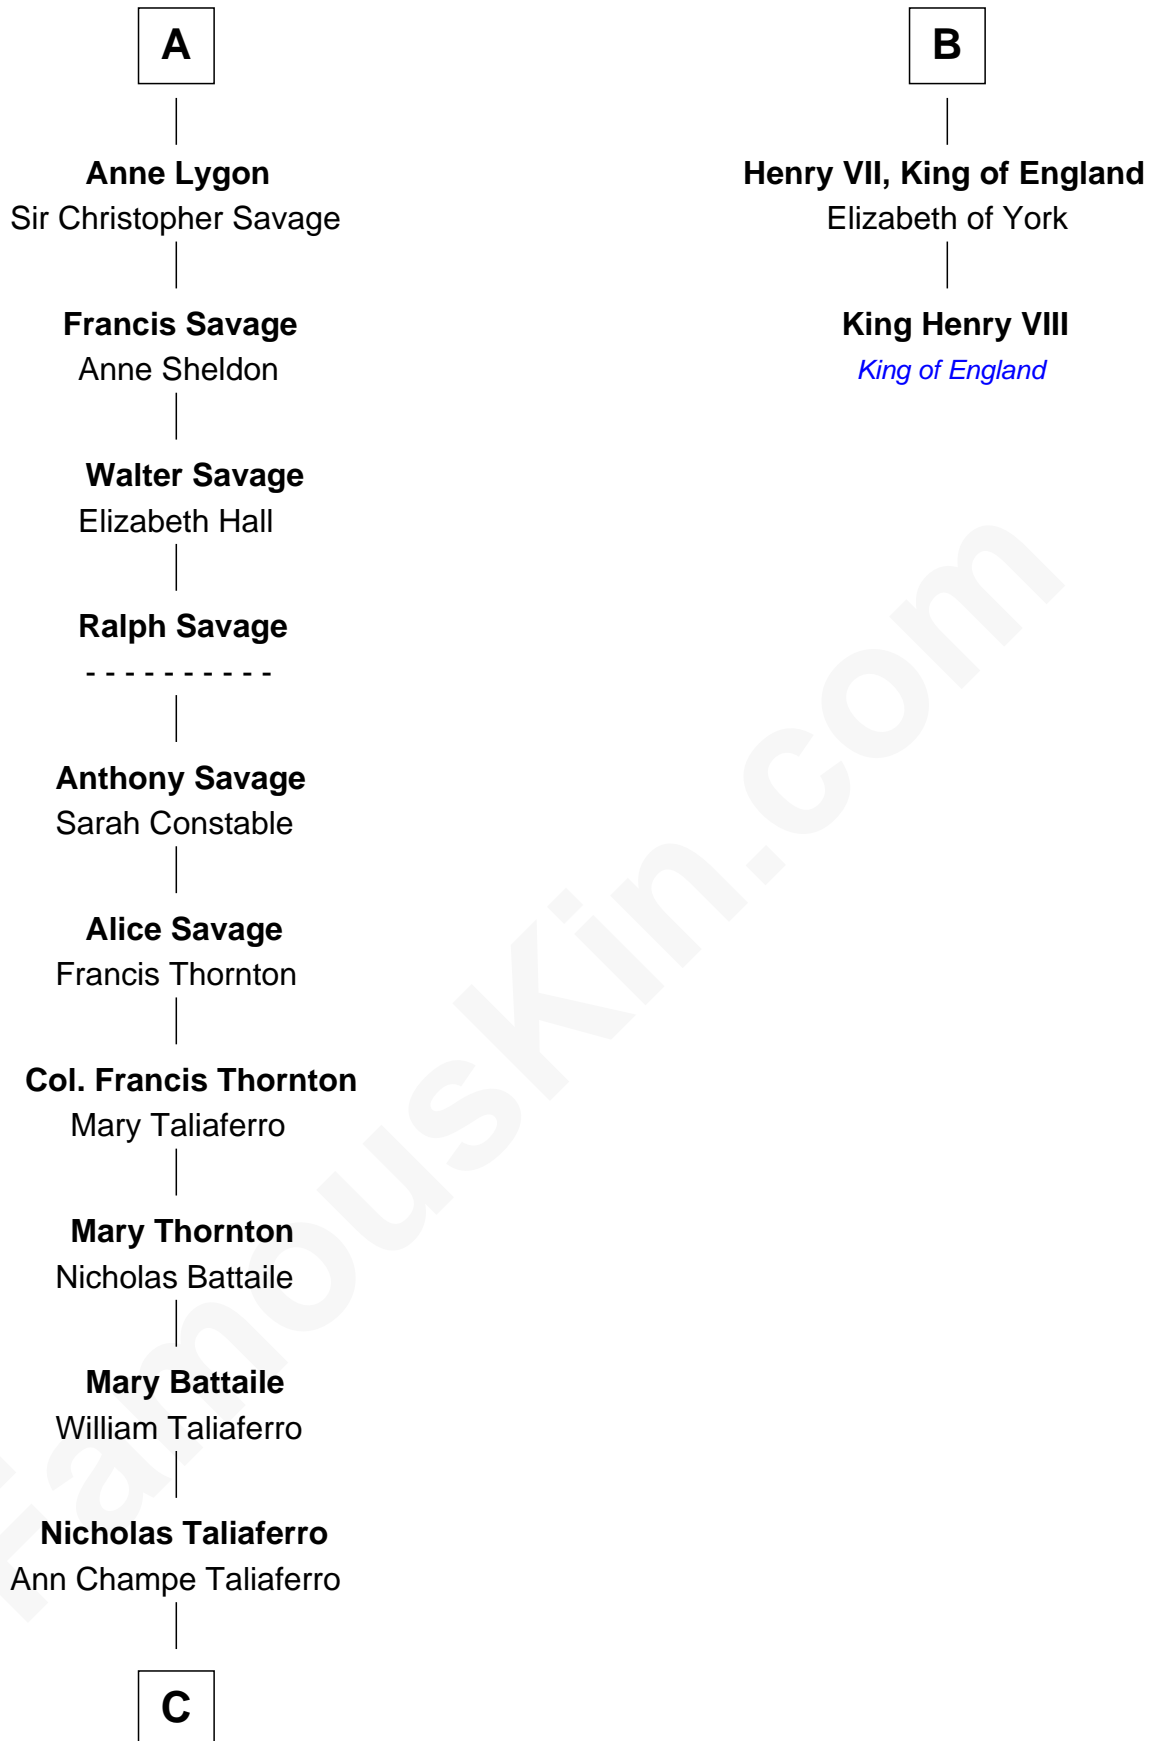

FamousKin.com
Relationship Chart of
General George C. Marshall
Author of "The Marshall Plan"

8th cousin 12 times removed of

King Henry VIII
King of England

C

—
Matilda Battaile Taliaferro

Martin Marshall

—
William Champe Marshall

Susan Myers

—
George Catlett Marshall

Laura Emily Bradford

—
General George C. Marshall

U.S. Army - World War II

FamousKin.com