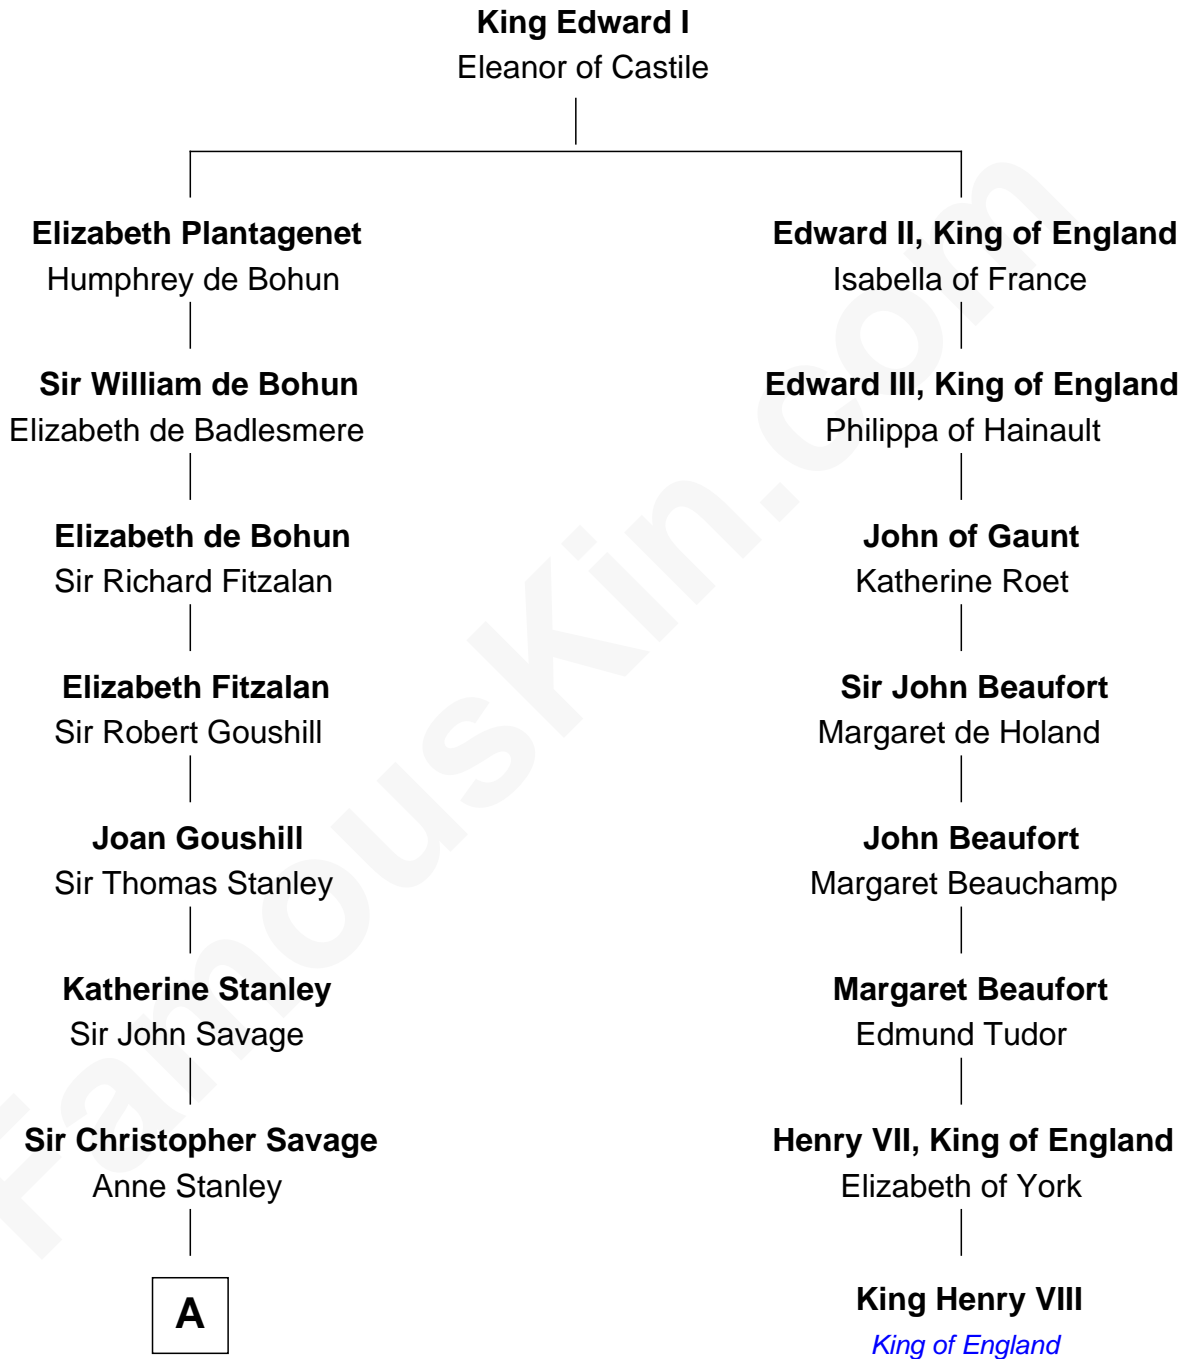

FamousKin.com
Relationship Chart of
General George C. Marshall
Author of "The Marshall Plan"

7th cousin 13 times removed of

King Henry VIII
King of England

B

—
Matilda Battaile Taliaferro

Martin Marshall

—
William Champe Marshall

Susan Myers

—
George Catlett Marshall

Laura Emily Bradford

—
General George C. Marshall

U.S. Army - World War II

FamousKin.com