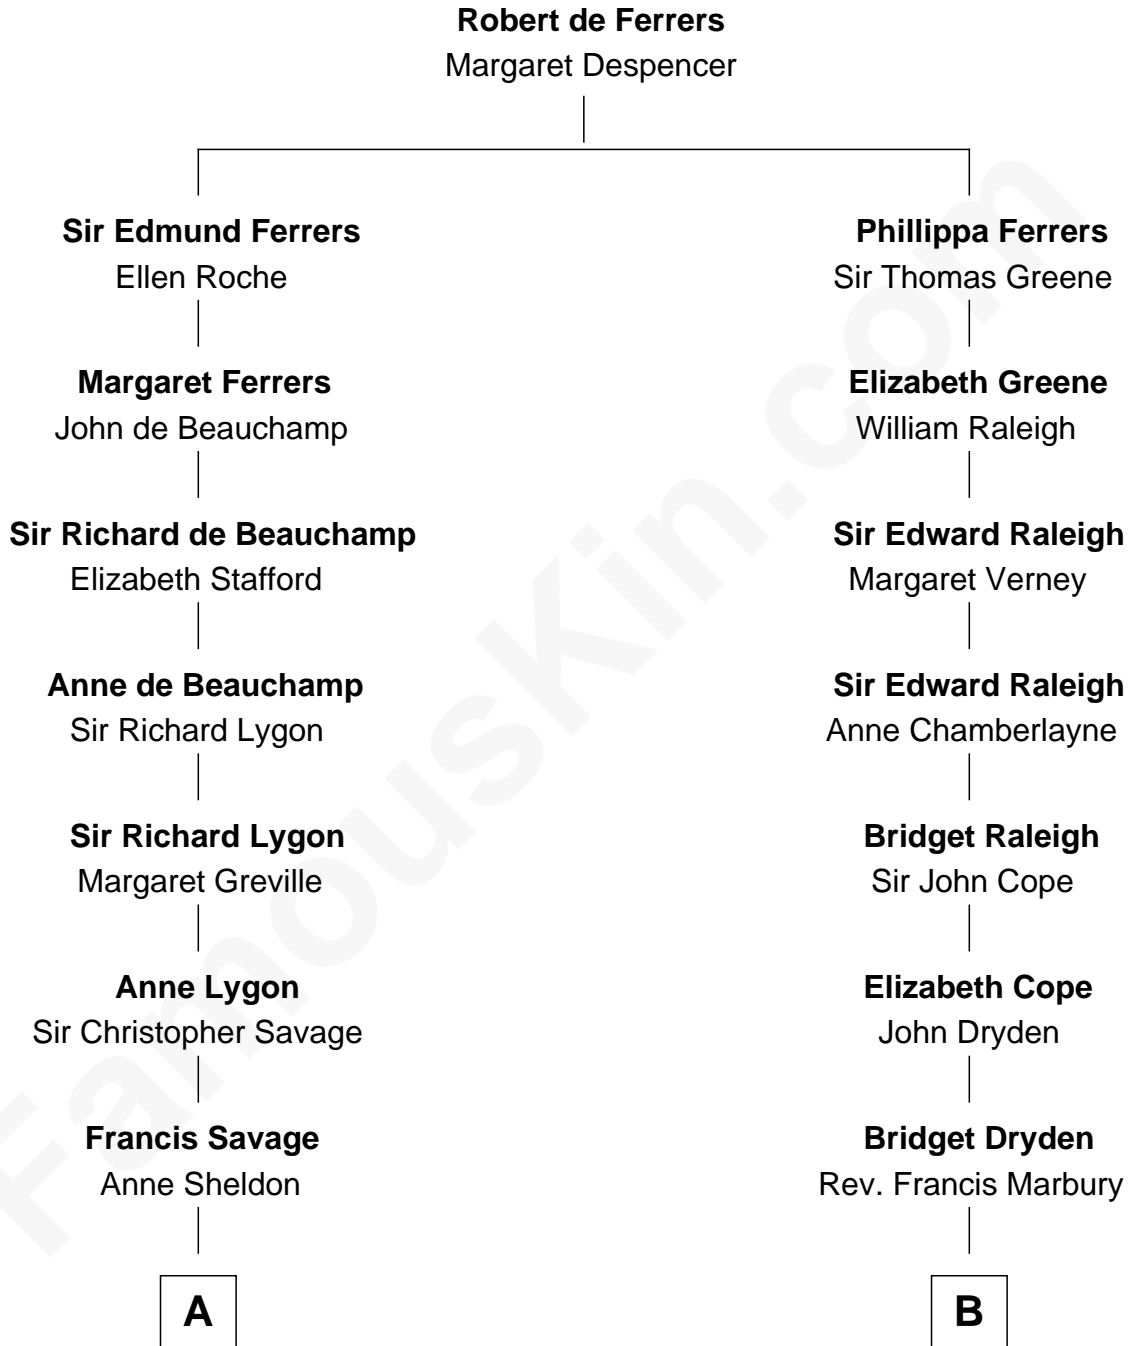

FamousKin.com

Relationship Chart of General George C. Marshall

Author of "The Marshall Plan"

17th cousin 1 time removed of

Willis Carrier

Inventor of Air Conditioning

C

George Catlett Marshall

Laura Emily Bradford

General George C. Marshall

U.S. Army - World War II

FamousKin.com