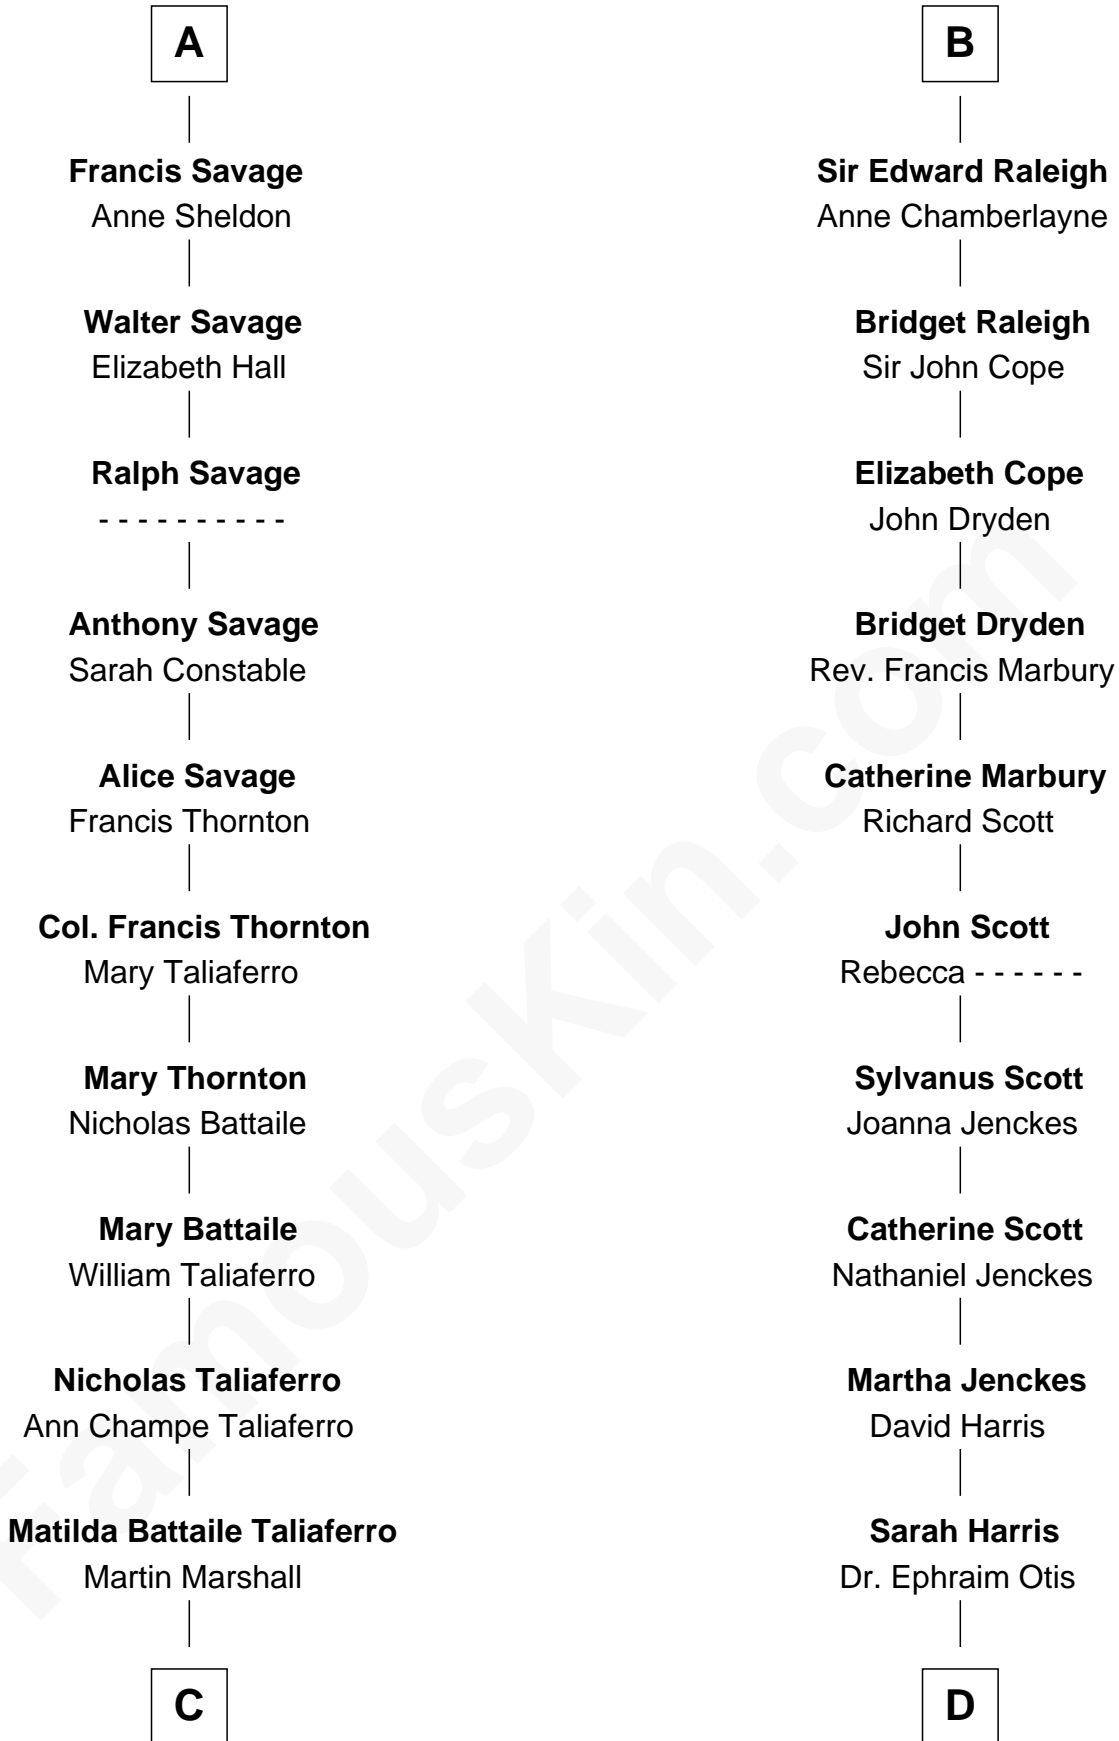

FamousKin.com
Relationship Chart of
General George C. Marshall
Author of "The Marshall Plan"

19th cousin 2 times removed of
Willis Carrier
Inventor of Air Conditioning

C

William Champe Marshall

Susan Myers

George Catlett Marshall

Laura Emily Bradford

General George C. Marshall

U.S. Army - World War II

D

Dr. Harris Otis

Sarah Rogers

Lydia Otis