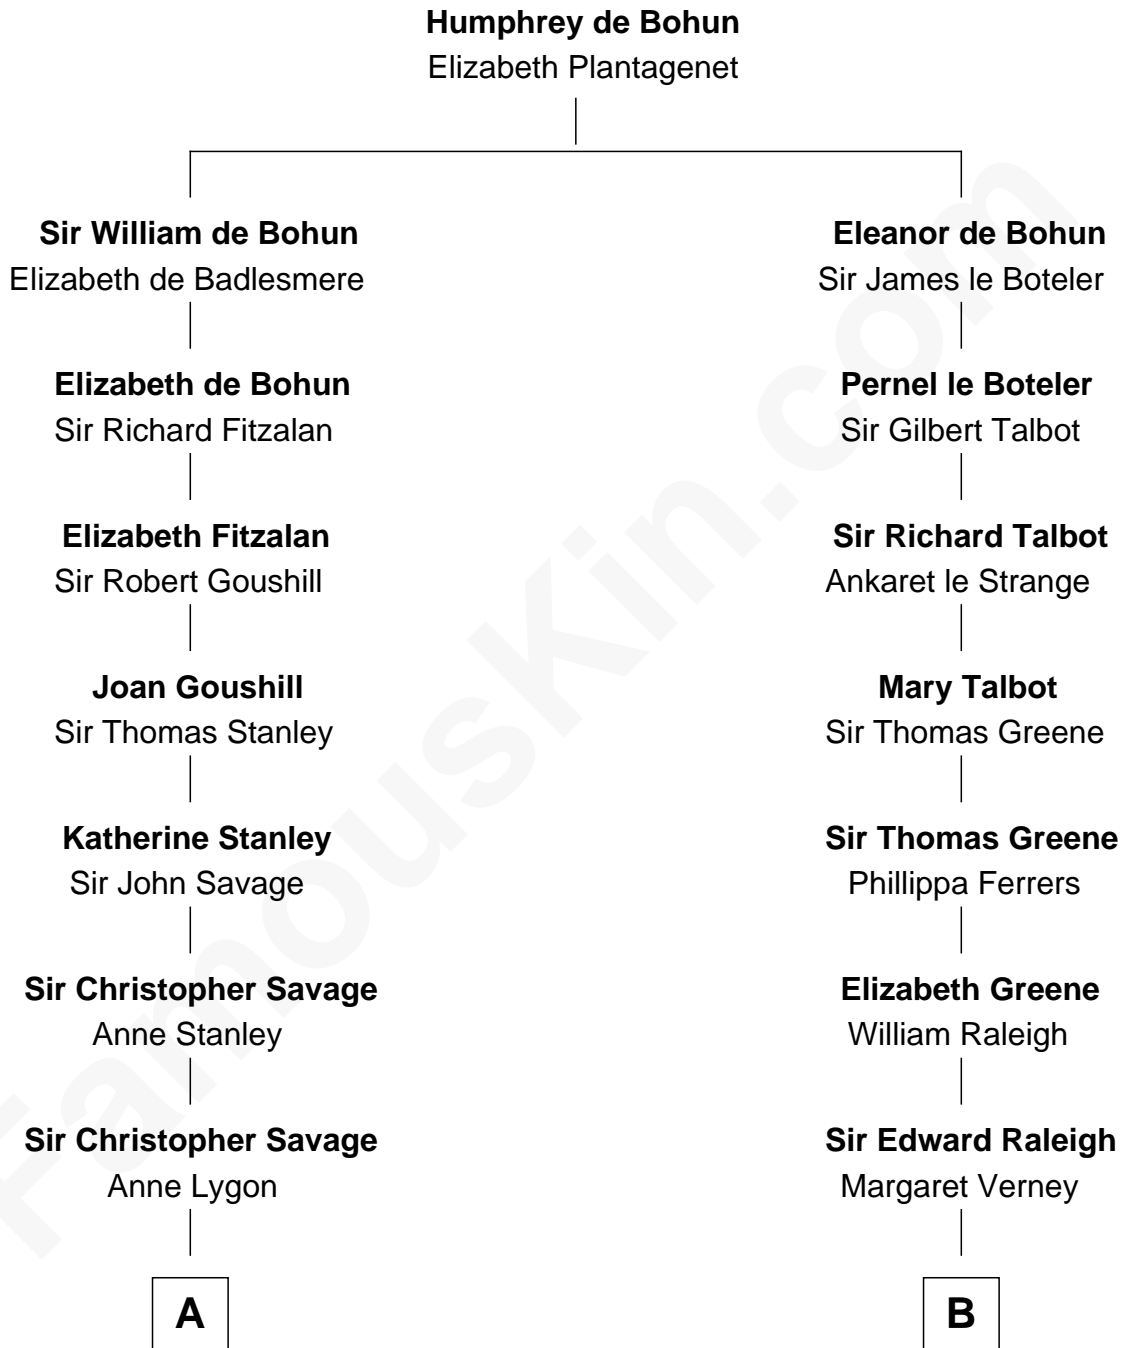

FamousKin.com
Relationship Chart of
General George C. Marshall
Author of "The Marshall Plan"

19th cousin 2 times removed of
Willis Carrier
Inventor of Air Conditioning

C

William Champe Marshall

Susan Myers

George Catlett Marshall

Laura Emily Bradford

General George C. Marshall

U.S. Army - World War II

D

Dr. Harris Otis

Sarah Rogers

Lydia Otis