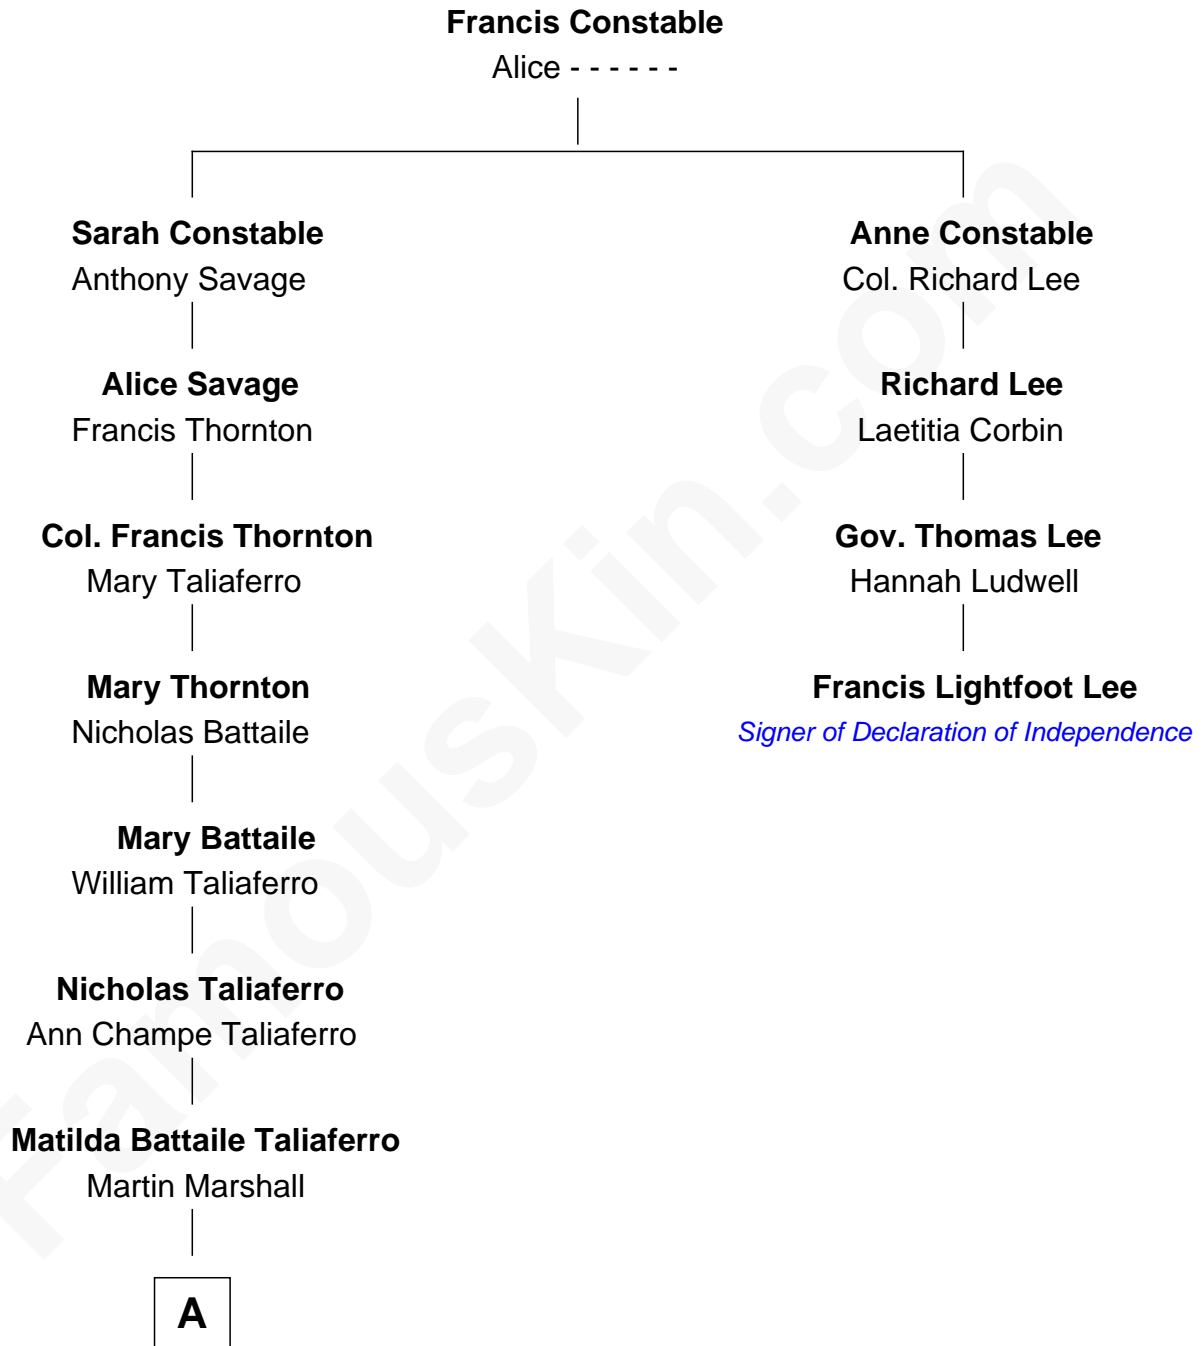

FamousKin.com

Relationship Chart of General George C. Marshall

Author of "The Marshall Plan"

3rd cousin 6 times removed of

Francis Lightfoot Lee

Signer of the Declaration of Independence

A

William Champe Marshall

Susan Myers

George Catlett Marshall

Laura Emily Bradford

General George C. Marshall

U.S. Army - World War II

FamousKin.com