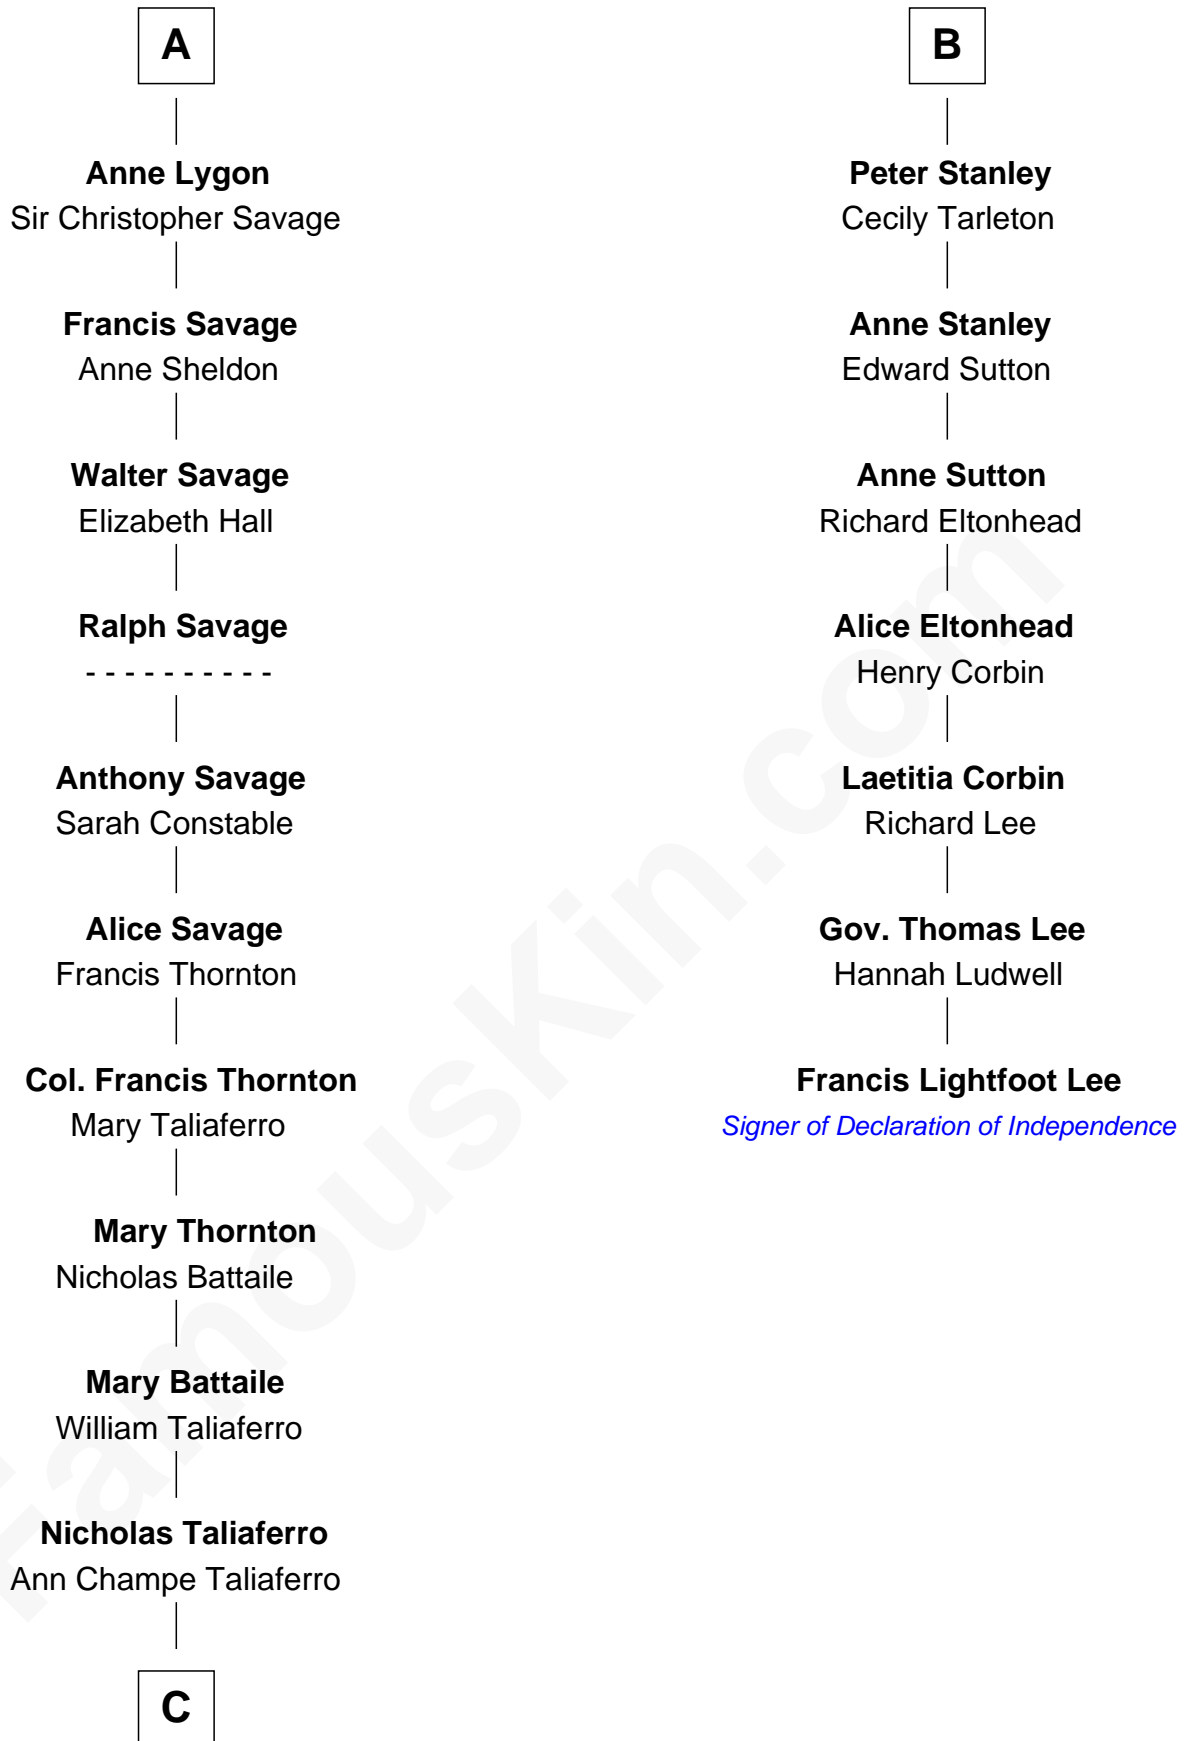

FamousKin.com

Relationship Chart of General George C. Marshall

Author of "The Marshall Plan"

13th cousin 7 times removed of

Francis Lightfoot Lee

Signer of the Declaration of Independence

C

—
Matilda Battaile Taliaferro

Martin Marshall

—
William Champe Marshall

Susan Myers

—
George Catlett Marshall

Laura Emily Bradford

—
General George C. Marshall

U.S. Army - World War II

FamousKin.com