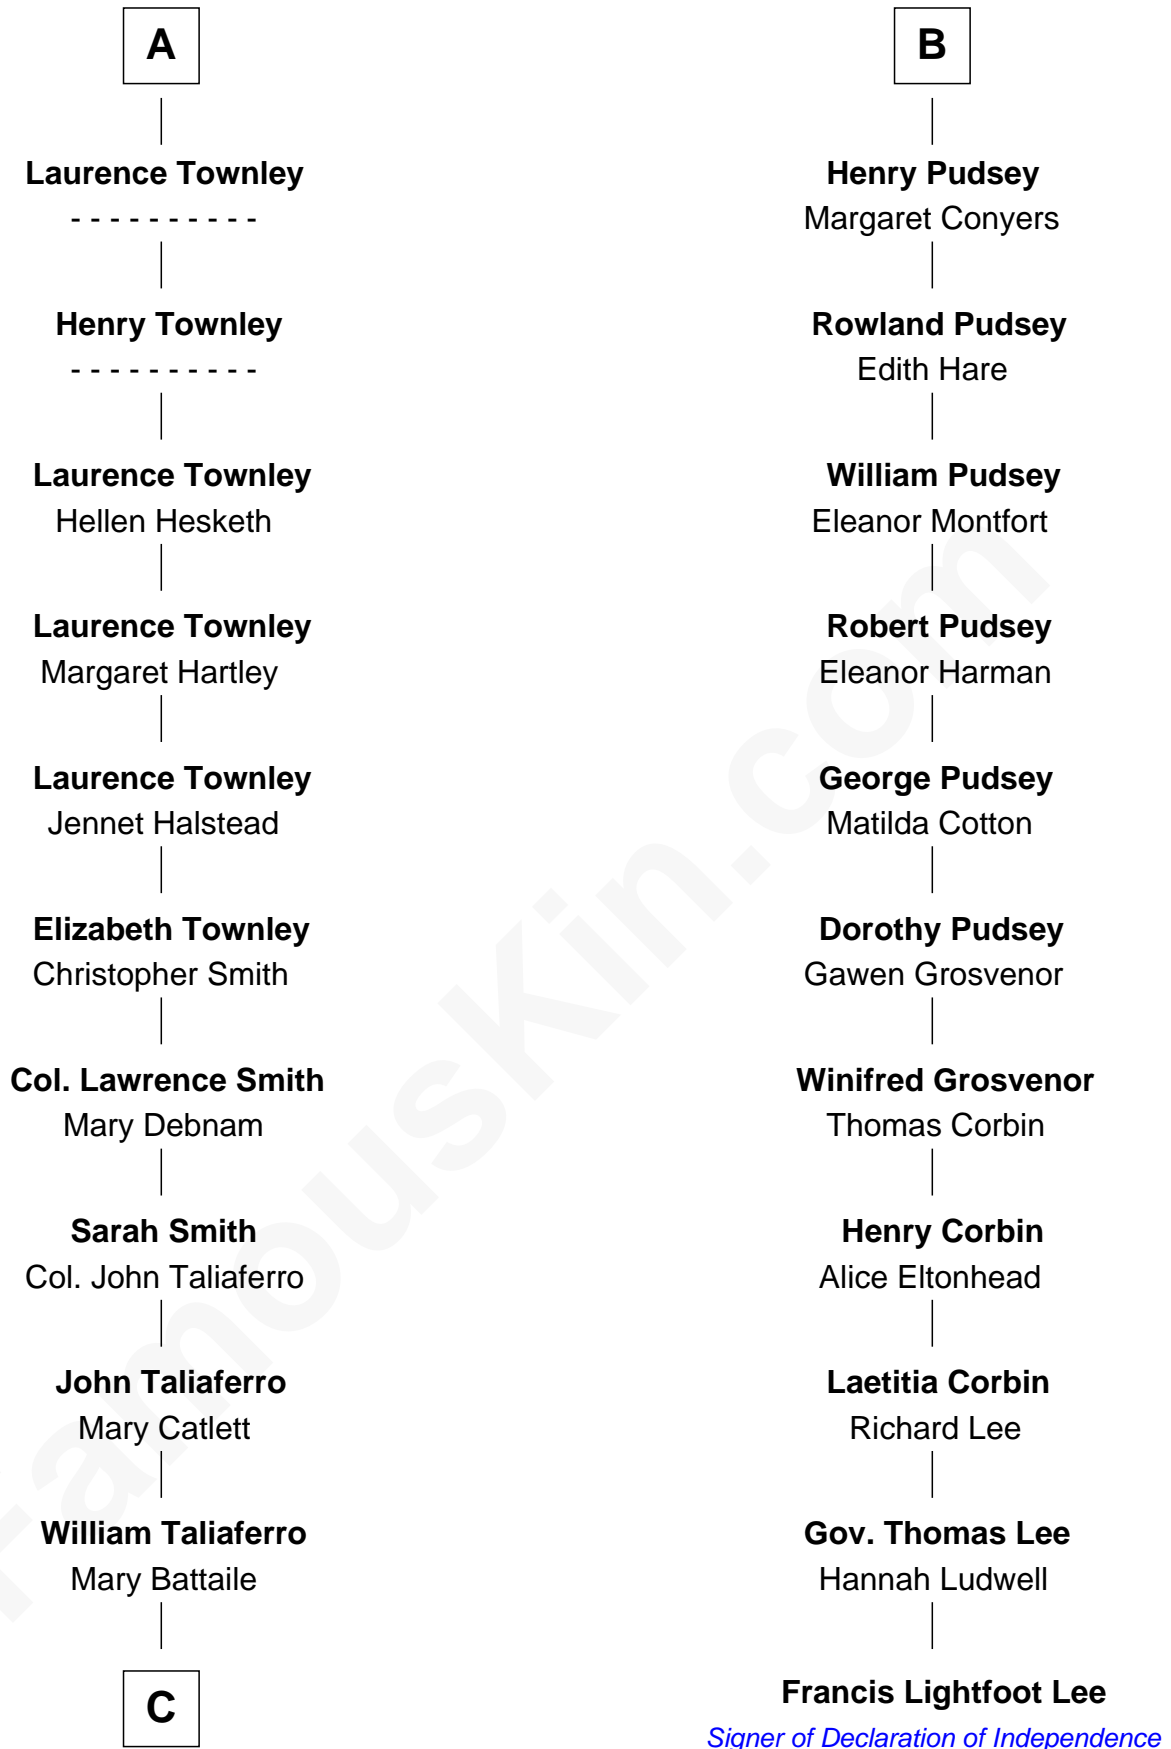

FamousKin.com
Relationship Chart of
General George C. Marshall

Author of "The Marshall Plan"

17th cousin 4 times removed of

Francis Lightfoot Lee

Signer of the Declaration of Independence

Sir William de Ros

Eustache Fitz Ralph

C

Nicholas Taliaferro
Ann Champe Taliaferro

Matilda Battaile Taliaferro
Martin Marshall

William Champe Marshall
Susan Myers

George Catlett Marshall
Laura Emily Bradford

General George C. Marshall
U.S. Army - World War II