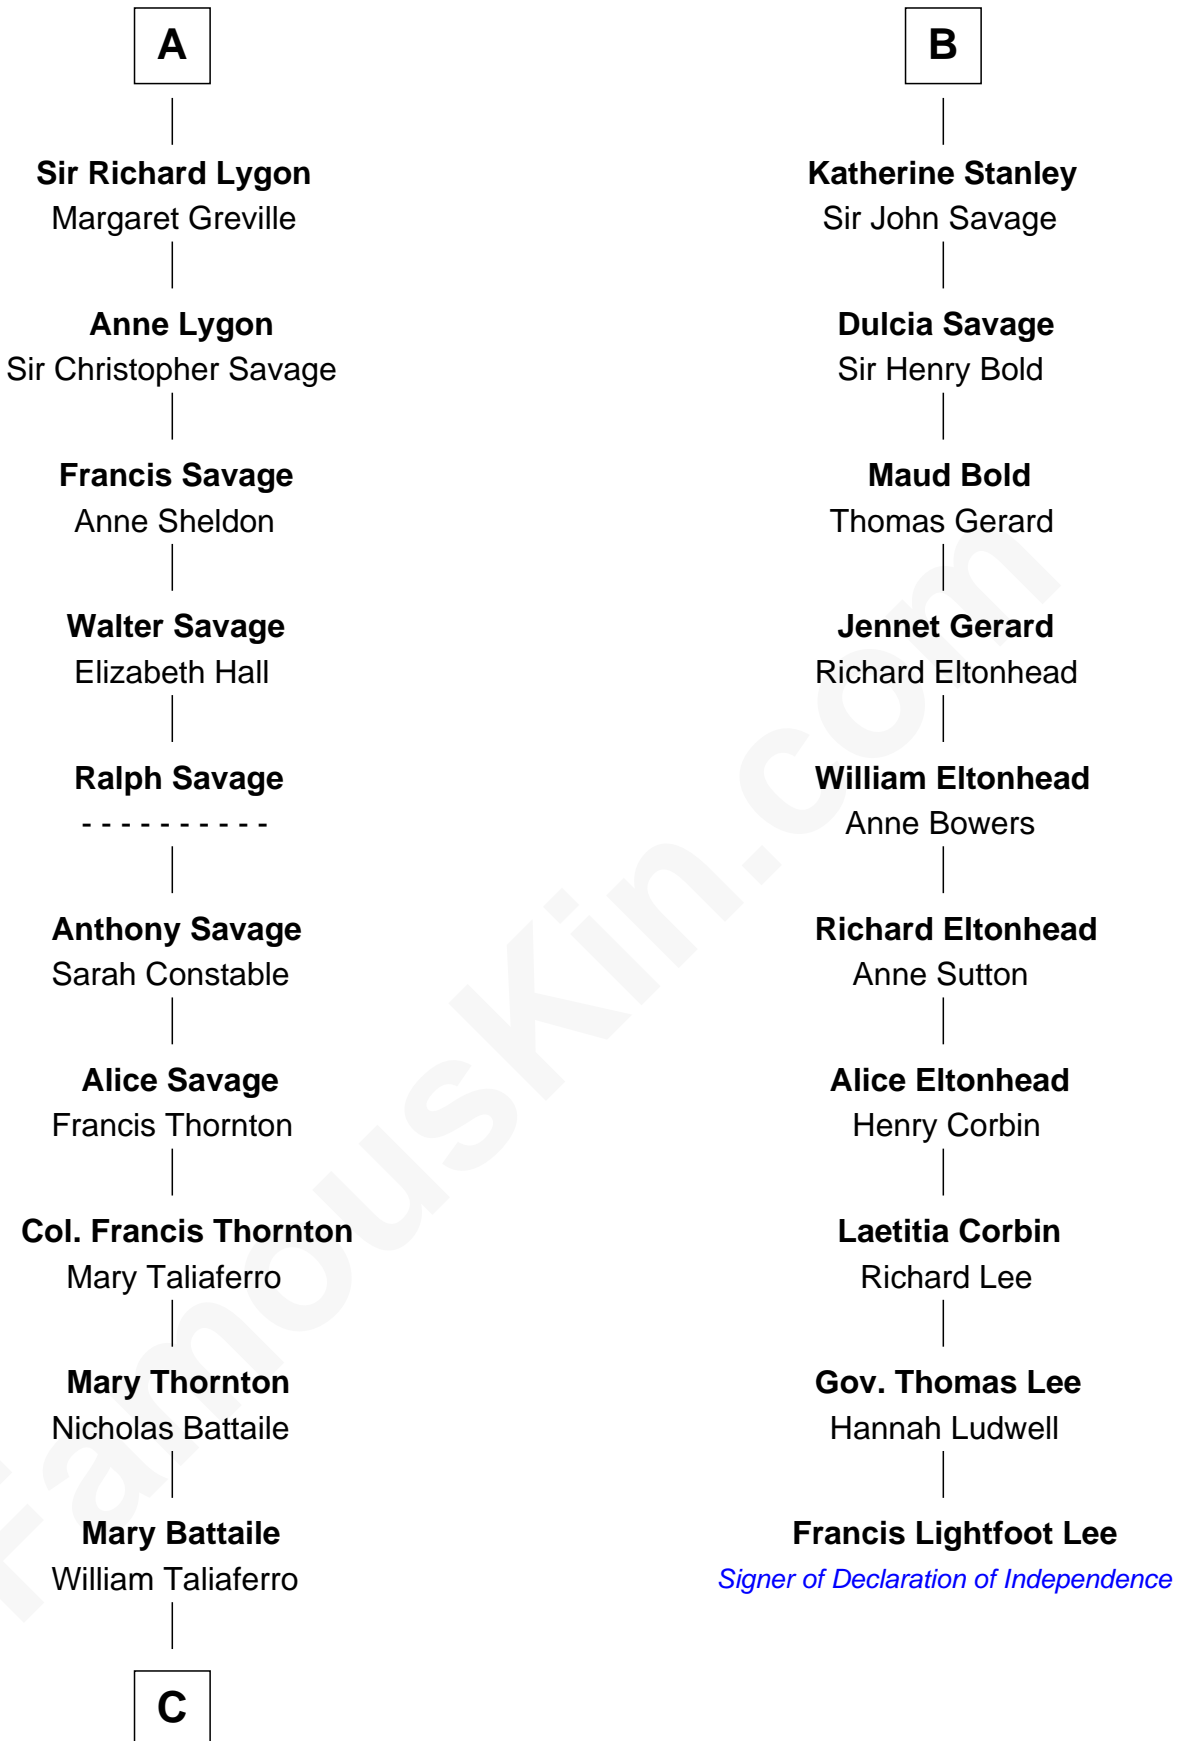

## Relationship Chart of General George C. Marshall

*Author of "The Marshall Plan"*

16th cousin 5 times removed of

**Francis Lightfoot Lee**

*Signer of the Declaration of Independence*

**C**

**Nicholas Taliaferro**  
Ann Champe Taliaferro

**Matilda Battaile Taliaferro**  
Martin Marshall

**William Champe Marshall**  
Susan Myers

**George Catlett Marshall**  
Laura Emily Bradford

**General George C. Marshall**  
*U.S. Army - World War II*

FamousKin.com