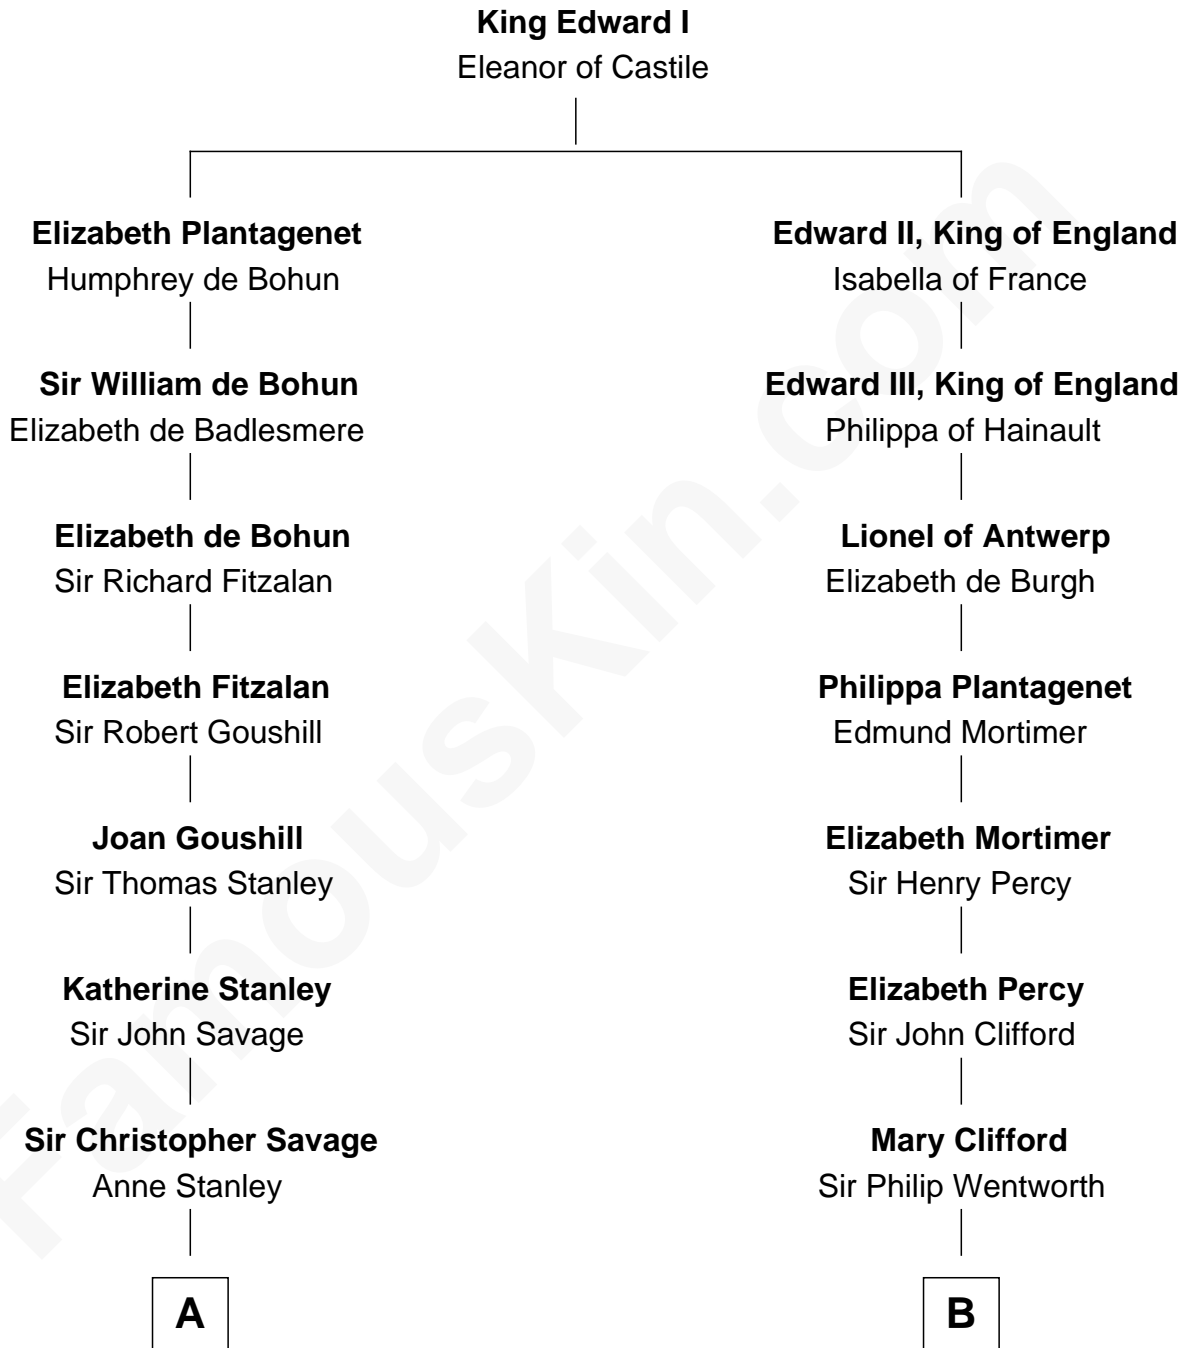

FamousKin.com

Relationship Chart of General George C. Marshall

Author of "The Marshall Plan"

9th cousin 11 times removed of

Jane Seymour

3rd Wife of King Henry VIII

C

—
Matilda Battaile Taliaferro

Martin Marshall

—
William Champe Marshall

Susan Myers

—
George Catlett Marshall

Laura Emily Bradford

—
General George C. Marshall

U.S. Army - World War II

FamousKin.com