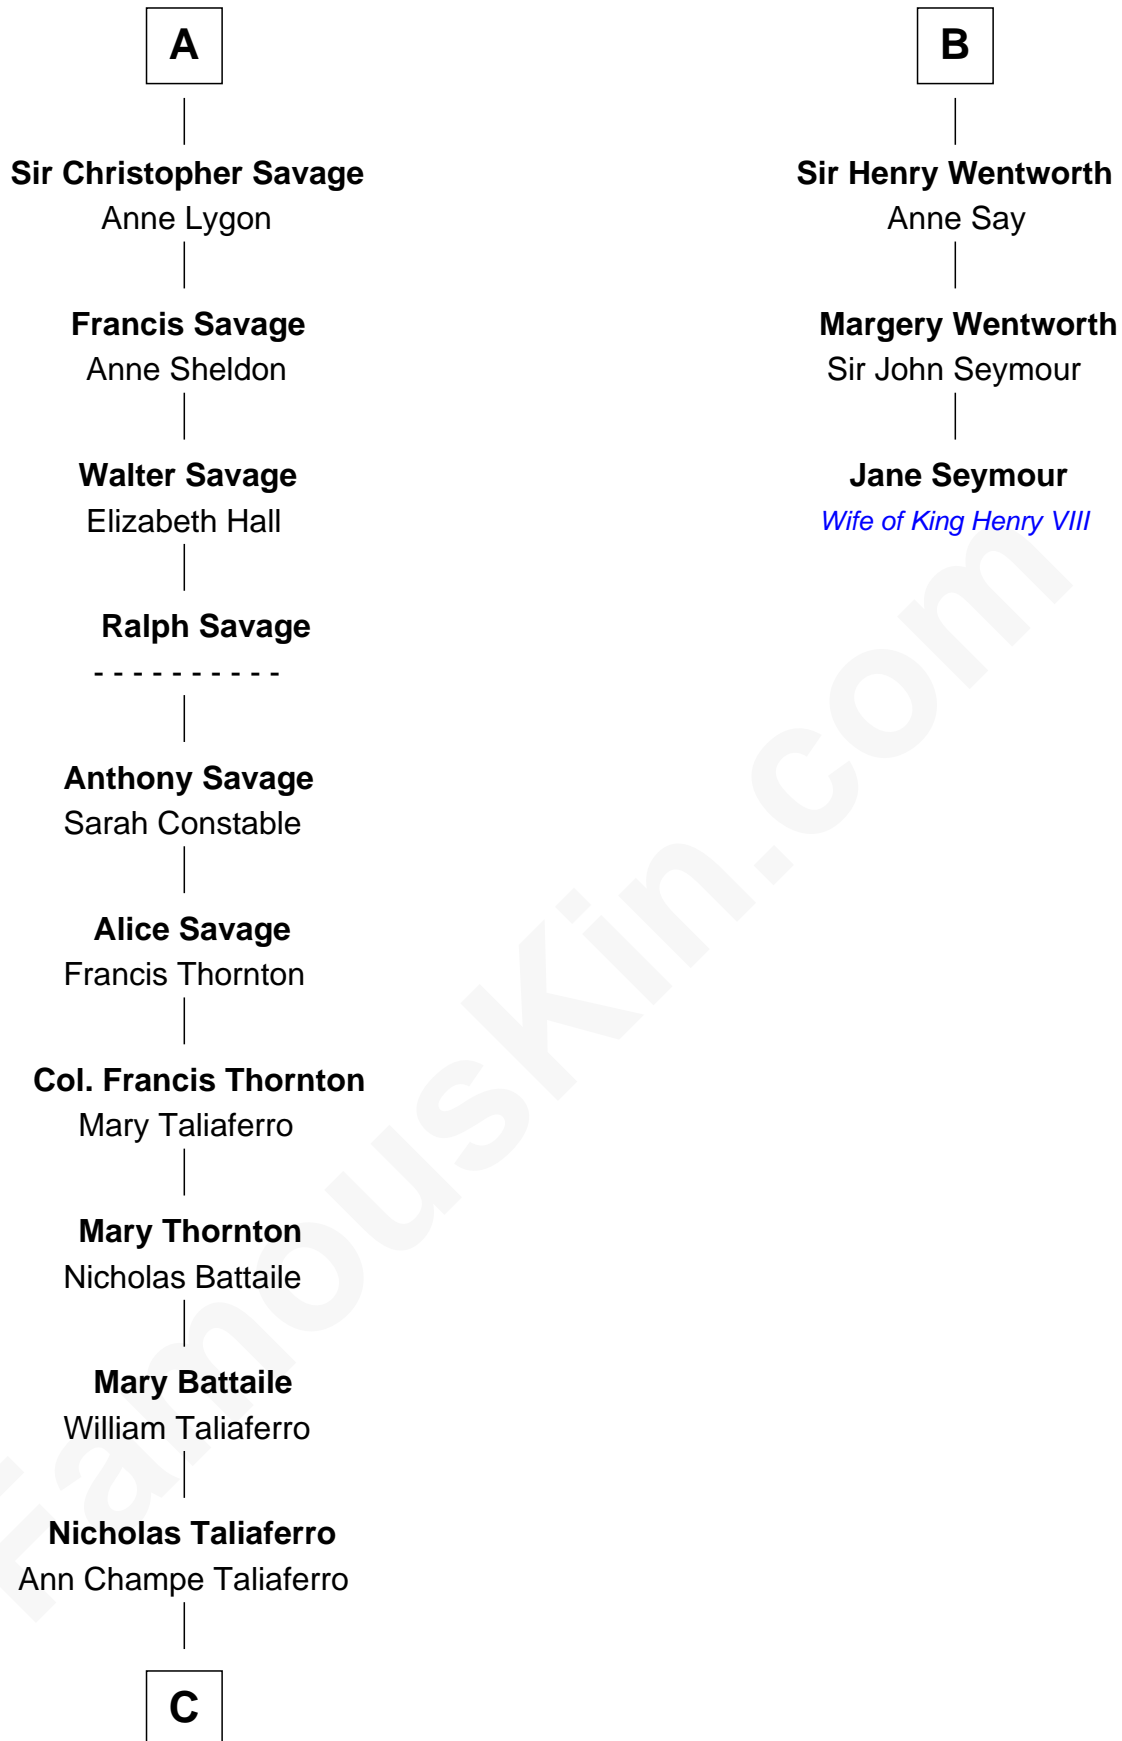

FamousKin.com

Relationship Chart of General George C. Marshall

Author of "The Marshall Plan"

9th cousin 11 times removed of

Jane Seymour

3rd Wife of King Henry VIII

C

—
Matilda Battaile Taliaferro

Martin Marshall

—
William Champe Marshall

Susan Myers

—
George Catlett Marshall

Laura Emily Bradford

—
General George C. Marshall

U.S. Army - World War II

FamousKin.com