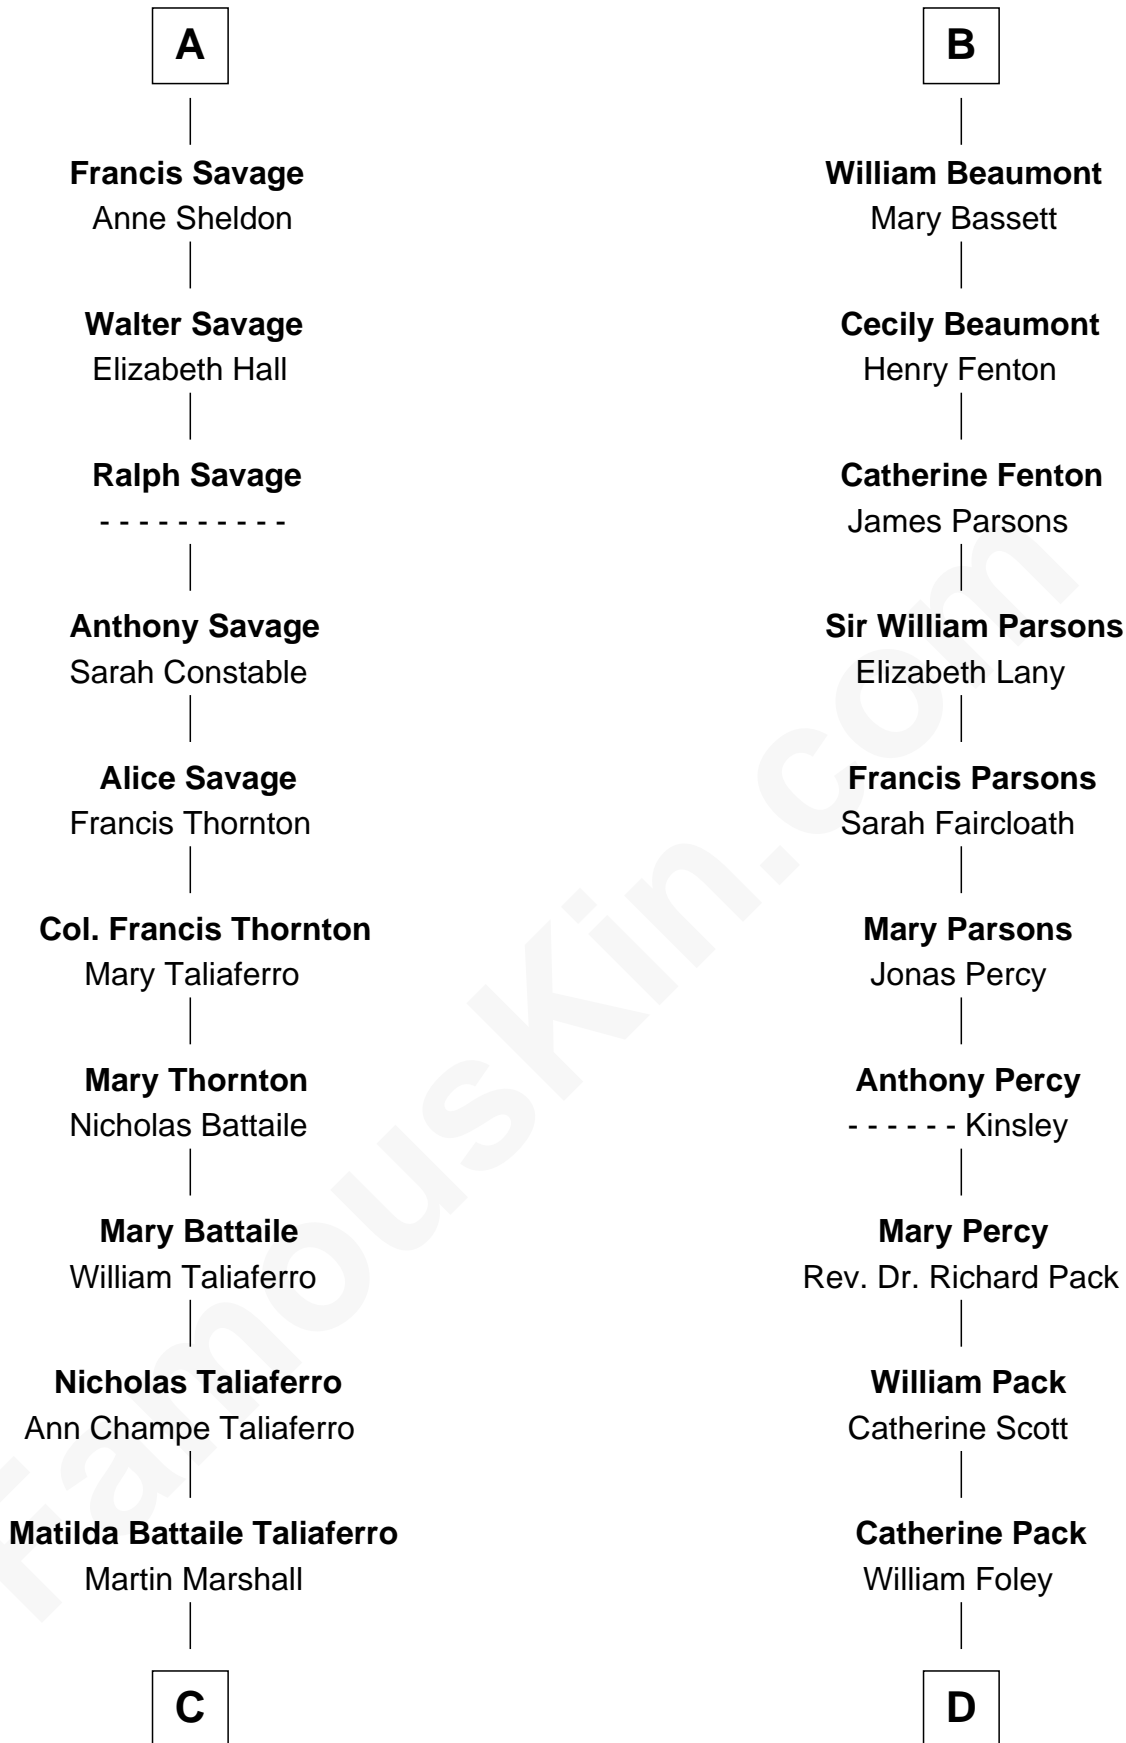

FamousKin.com

Relationship Chart of General George C. Marshall

Author of "The Marshall Plan"

18th cousin 1 time removed of

Sir Arthur Conan Doyle

Author, "Sherlock Holmes"

Humphrey de Bohun

Elizabeth Plantagenet

Sir William de Bohun
Elizabeth de Badlesmere

Elizabeth de Bohun
Sir Richard Fitzalan

Elizabeth Fitzalan
Sir Robert Goushill

Joan Goushill
Sir Thomas Stanley

Katherine Stanley
Sir John Savage

Sir Christopher Savage
Anne Stanley

Sir Christopher Savage
Anne Lygon

A

Eleanor de Bohun
Sir James le Boteler

Pernel le Boteler
Sir Gilbert Talbot

Elizabeth Talbot
Sir Henry de Grey

Margaret de Grey
Sir John Darcy

John Darcy
Joan de Greystoke

Joan Darcy
John Beaumont

George Beaumont
Joan Pauncefoot

B

C

William Champe Marshall

Susan Myers

George Catlett Marshall

Laura Emily Bradford