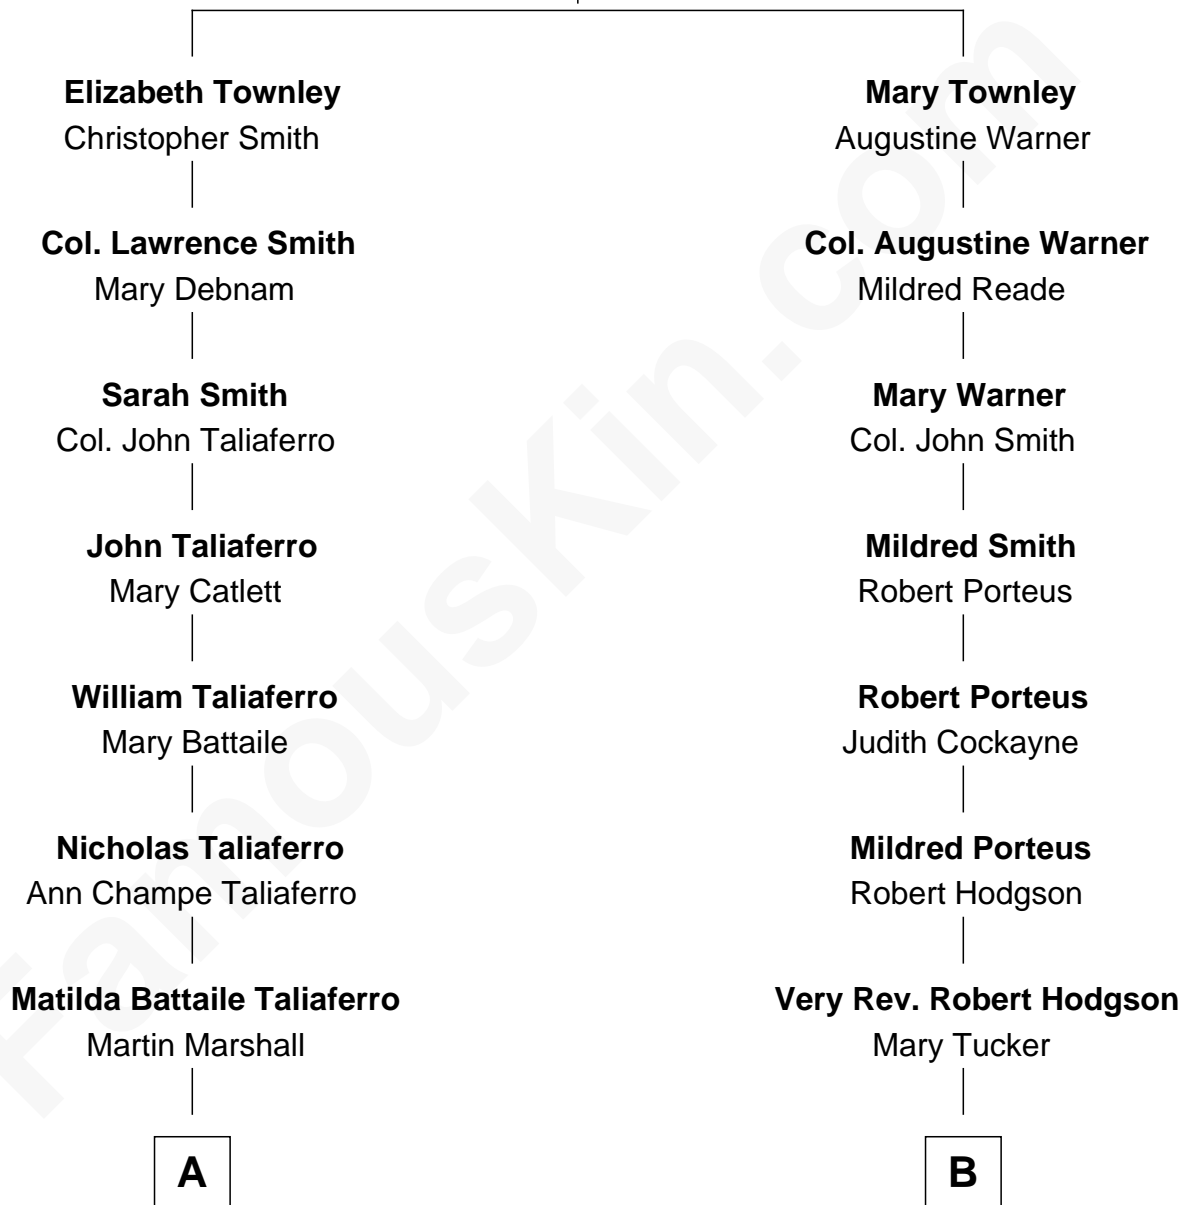

FamousKin.com

Relationship Chart of General George C. Marshall

Author of "The Marshall Plan"

9th cousin 2 times removed of

Queen Elizabeth II

Queen of the United Kingdom

Laurence Townley

Jennet Halstead

Elizabeth II photo by [Eric Draper](#)