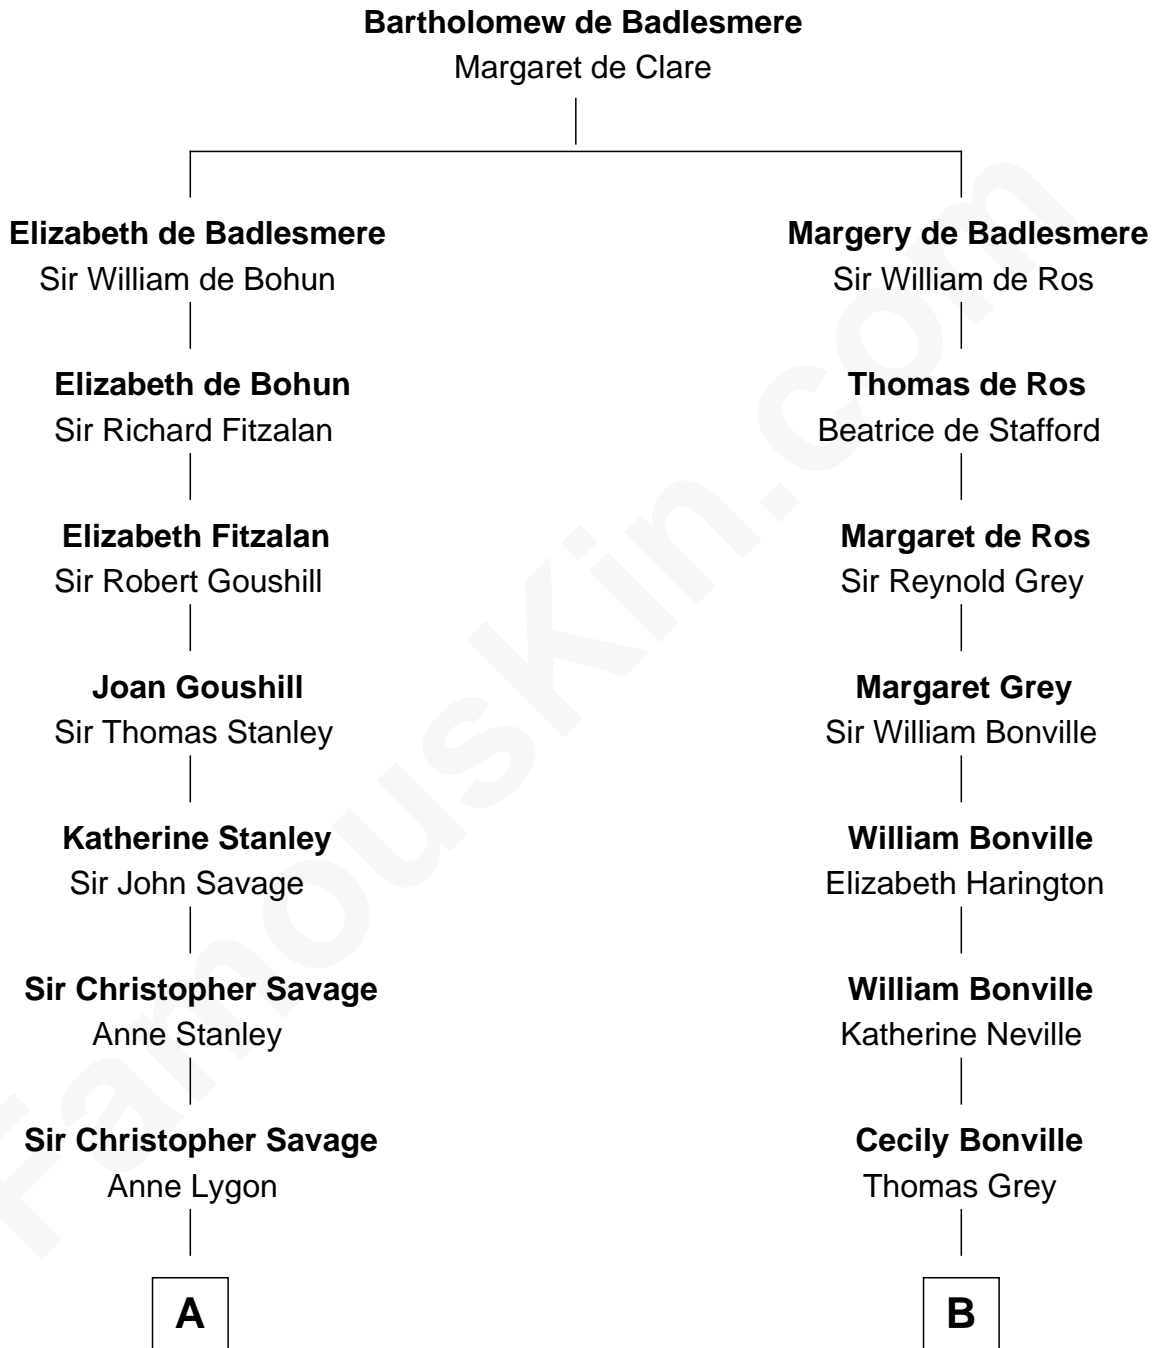

# FamousKin.com

## Relationship Chart of General George C. Marshall

*Author of "The Marshall Plan"*

16th cousin 3 times removed of

**Jane (Appleton) Pierce**

*First Lady of President Franklin Pierce*

C

William Champe Marshall