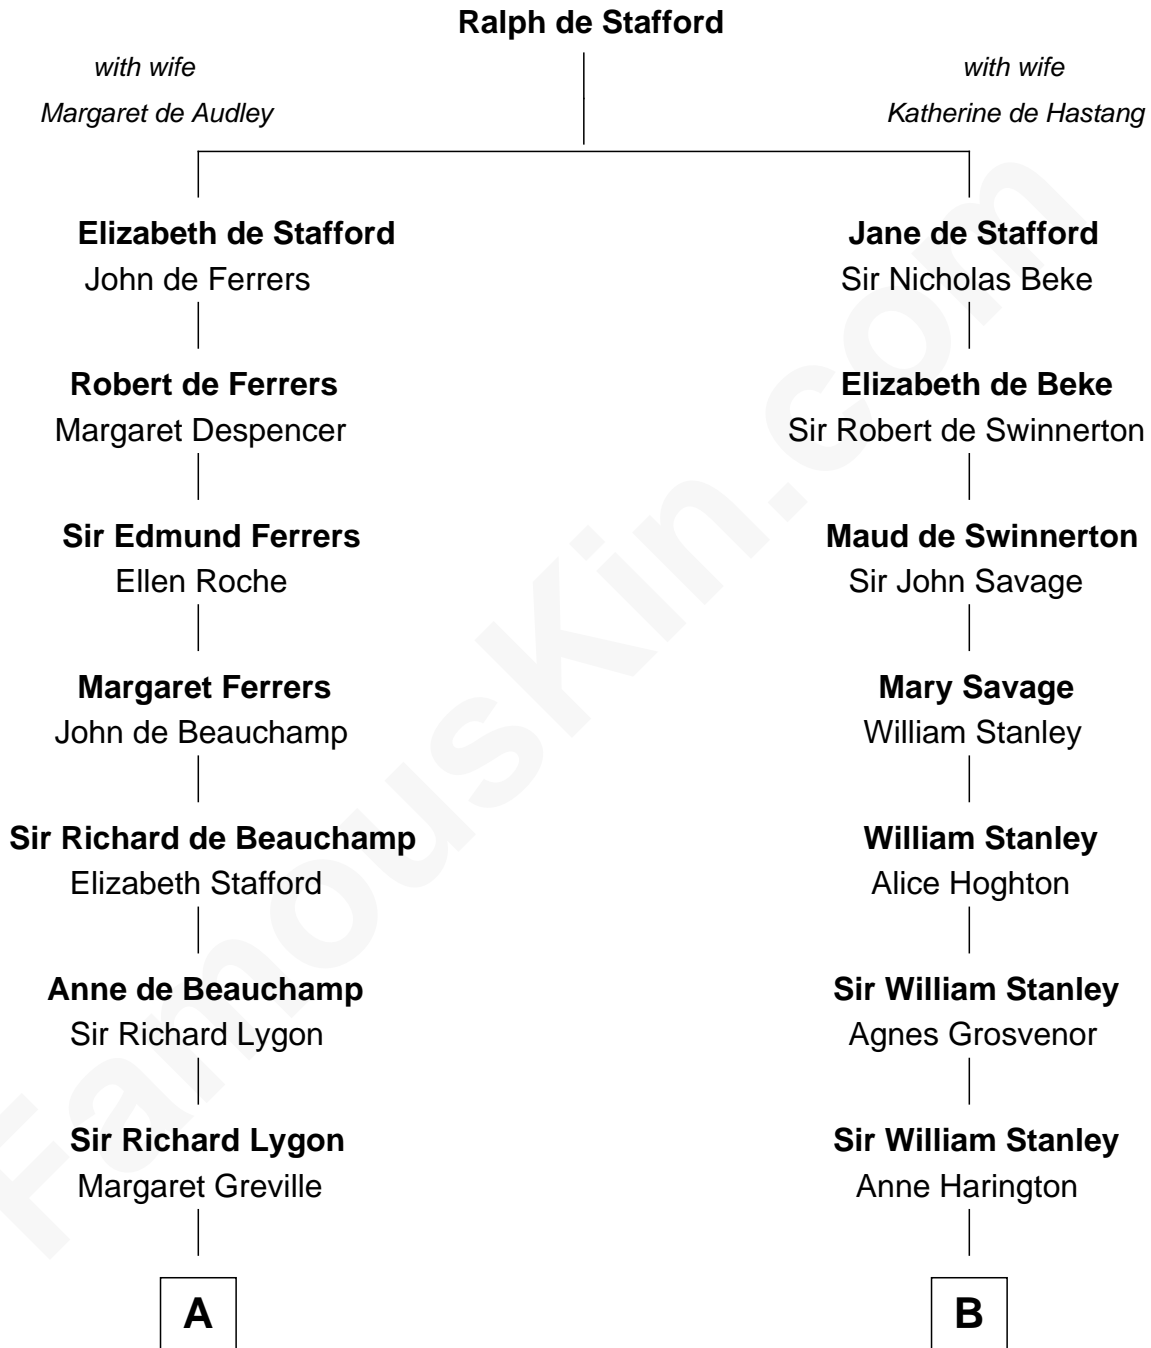

FamousKin.com
Relationship Chart of
General George C. Marshall
Author of "The Marshall Plan"

16th cousin 4 times removed of

Fitzhugh Lee
40th Governor of Virginia

C

—
Matilda Battaile Taliaferro

Martin Marshall

—
William Champe Marshall

Susan Myers

—
George Catlett Marshall

Laura Emily Bradford

—
General George C. Marshall

U.S. Army - World War II

FamousKin.com