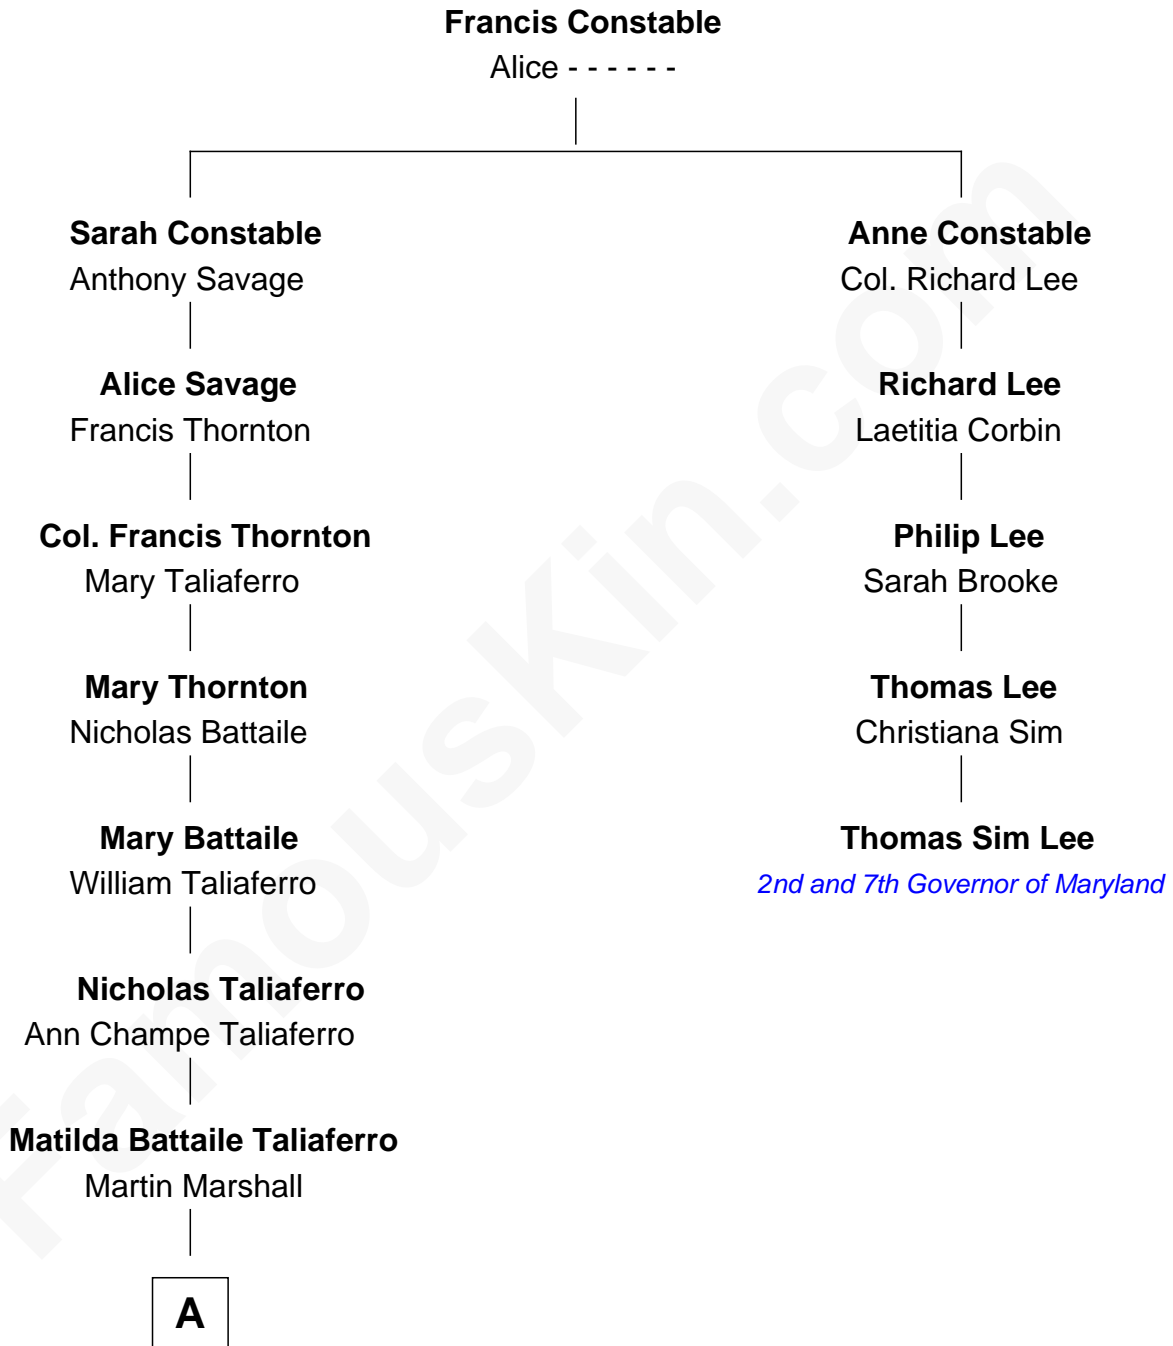

# FamousKin.com

## Relationship Chart of General George C. Marshall

*Author of "The Marshall Plan"*

4th cousin 5 times removed of

**Thomas Sim Lee**

*2nd and 7th Governor of Maryland*

A

William Champe Marshall

Susan Myers

George Catlett Marshall

Laura Emily Bradford

General George C. Marshall

*U.S. Army - World War II*

FamousKin.com