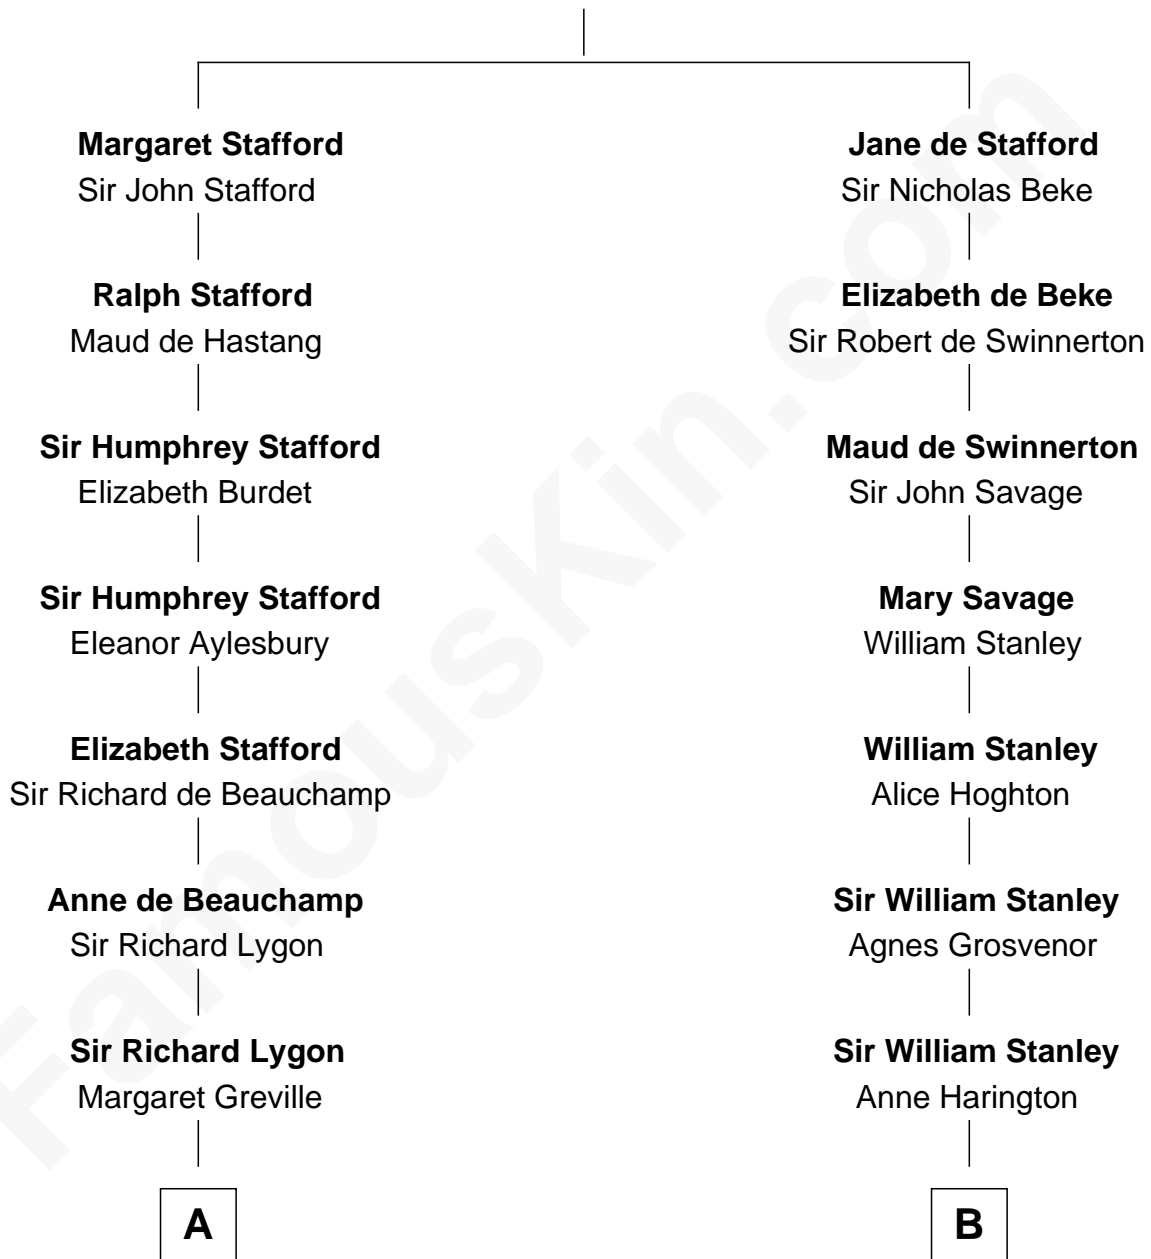

FamousKin.com
Relationship Chart of
General George C. Marshall

Author of "The Marshall Plan"

14th cousin 6 times removed of

Thomas Sim Lee

2nd and 7th Governor of Maryland

Katherine de Hastang

Ralph de Stafford

C

—
Matilda Battaile Taliaferro

Martin Marshall

—
William Champe Marshall

Susan Myers

—
George Catlett Marshall

Laura Emily Bradford

—
General George C. Marshall