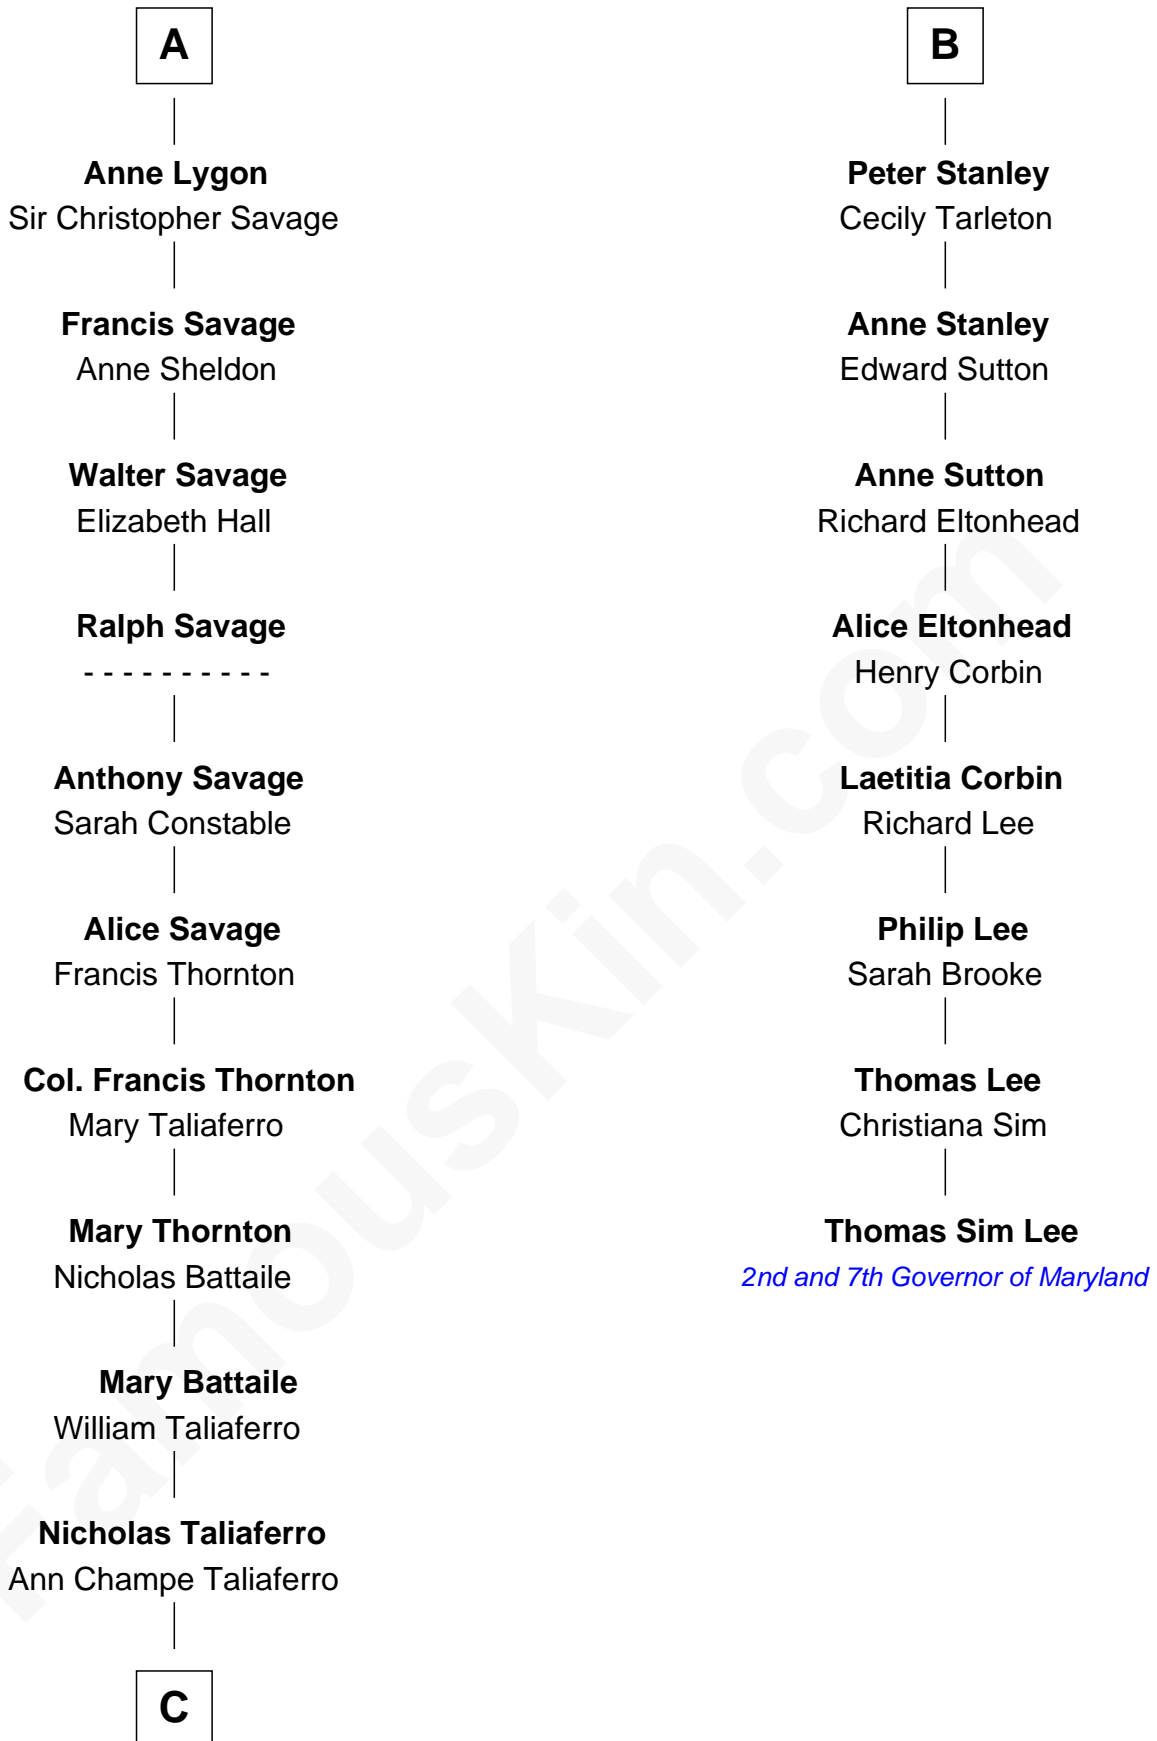

FamousKin.com
Relationship Chart of
General George C. Marshall

Author of "The Marshall Plan"

14th cousin 6 times removed of

Thomas Sim Lee

2nd and 7th Governor of Maryland

Katherine de Hastang

Ralph de Stafford

C

—
Matilda Battaile Taliaferro

Martin Marshall

—
William Champe Marshall

Susan Myers

—
George Catlett Marshall

Laura Emily Bradford

—
General George C. Marshall