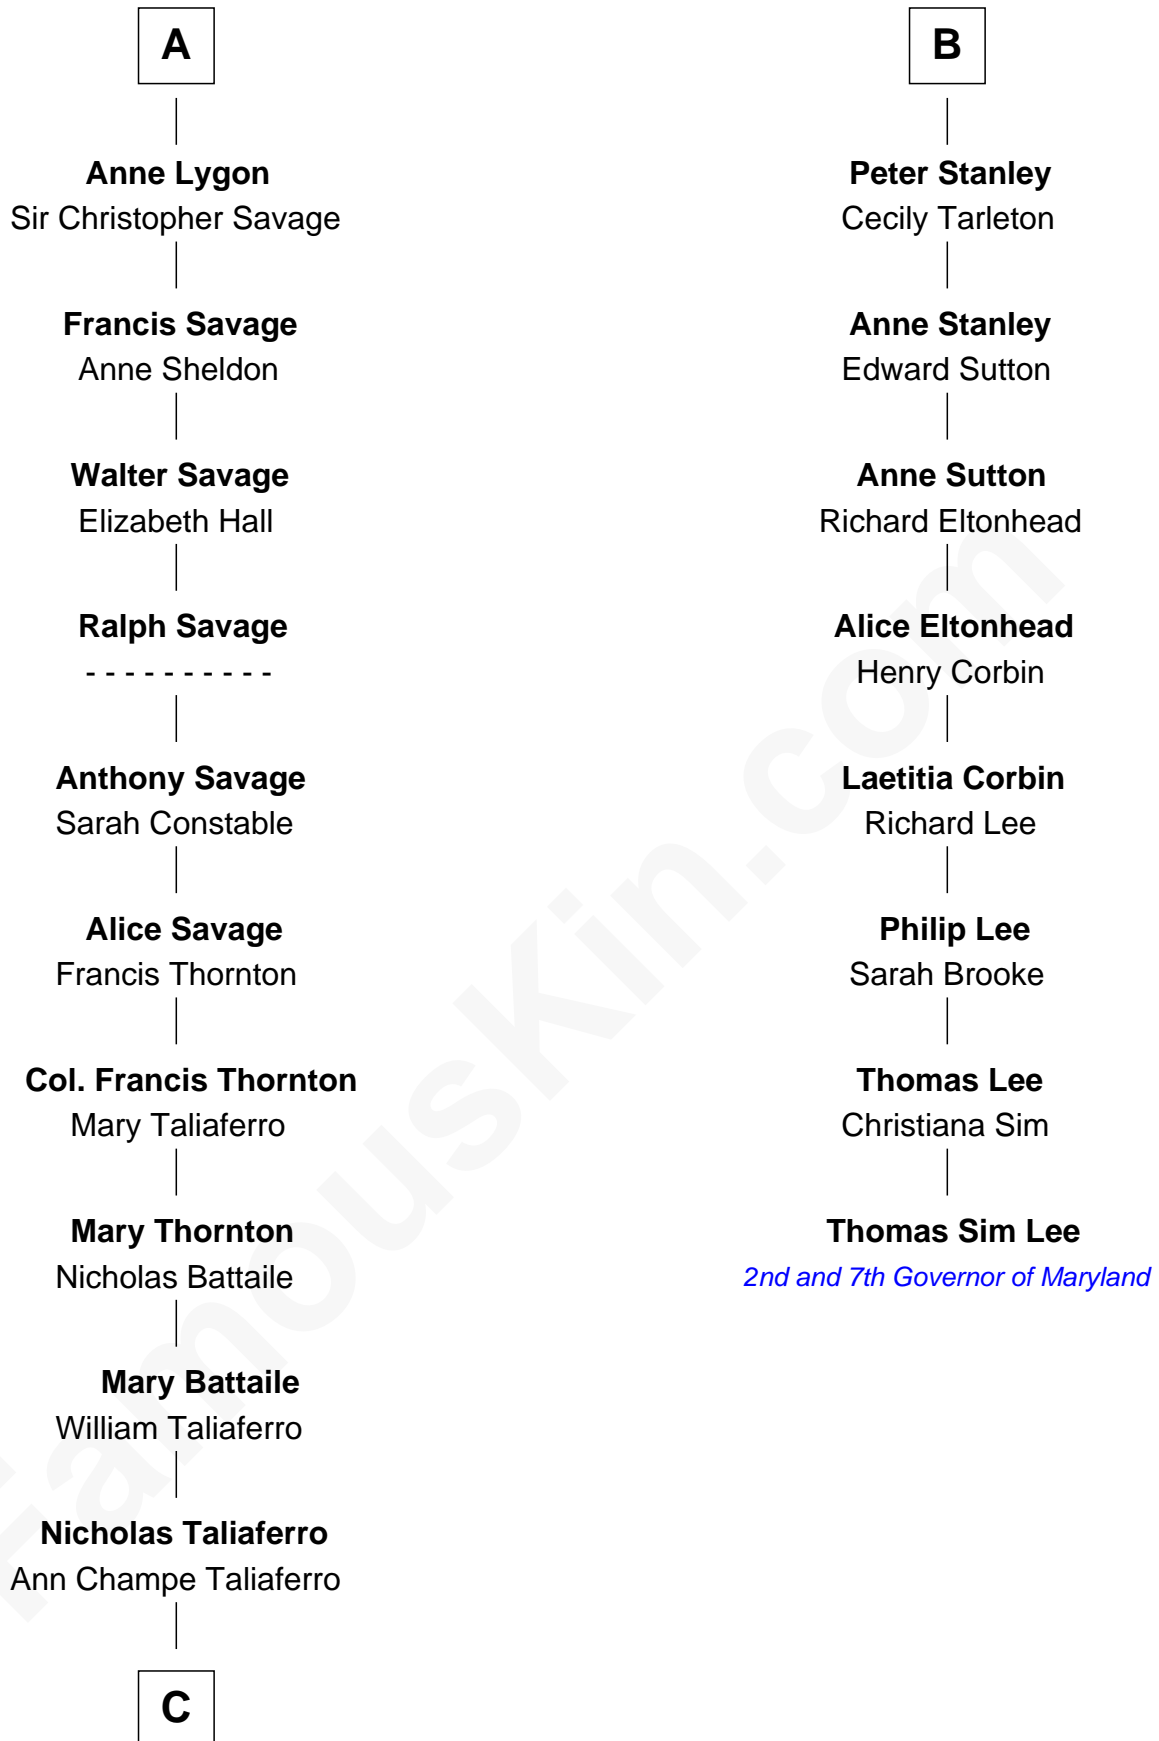

FamousKin.com
Relationship Chart of
General George C. Marshall
Author of "The Marshall Plan"

14th cousin 6 times removed of

Thomas Sim Lee
2nd and 7th Governor of Maryland

C

—
Matilda Battaile Taliaferro

Martin Marshall

—
William Champe Marshall

Susan Myers

—
George Catlett Marshall

Laura Emily Bradford

—
General George C. Marshall

U.S. Army - World War II

FamousKin.com