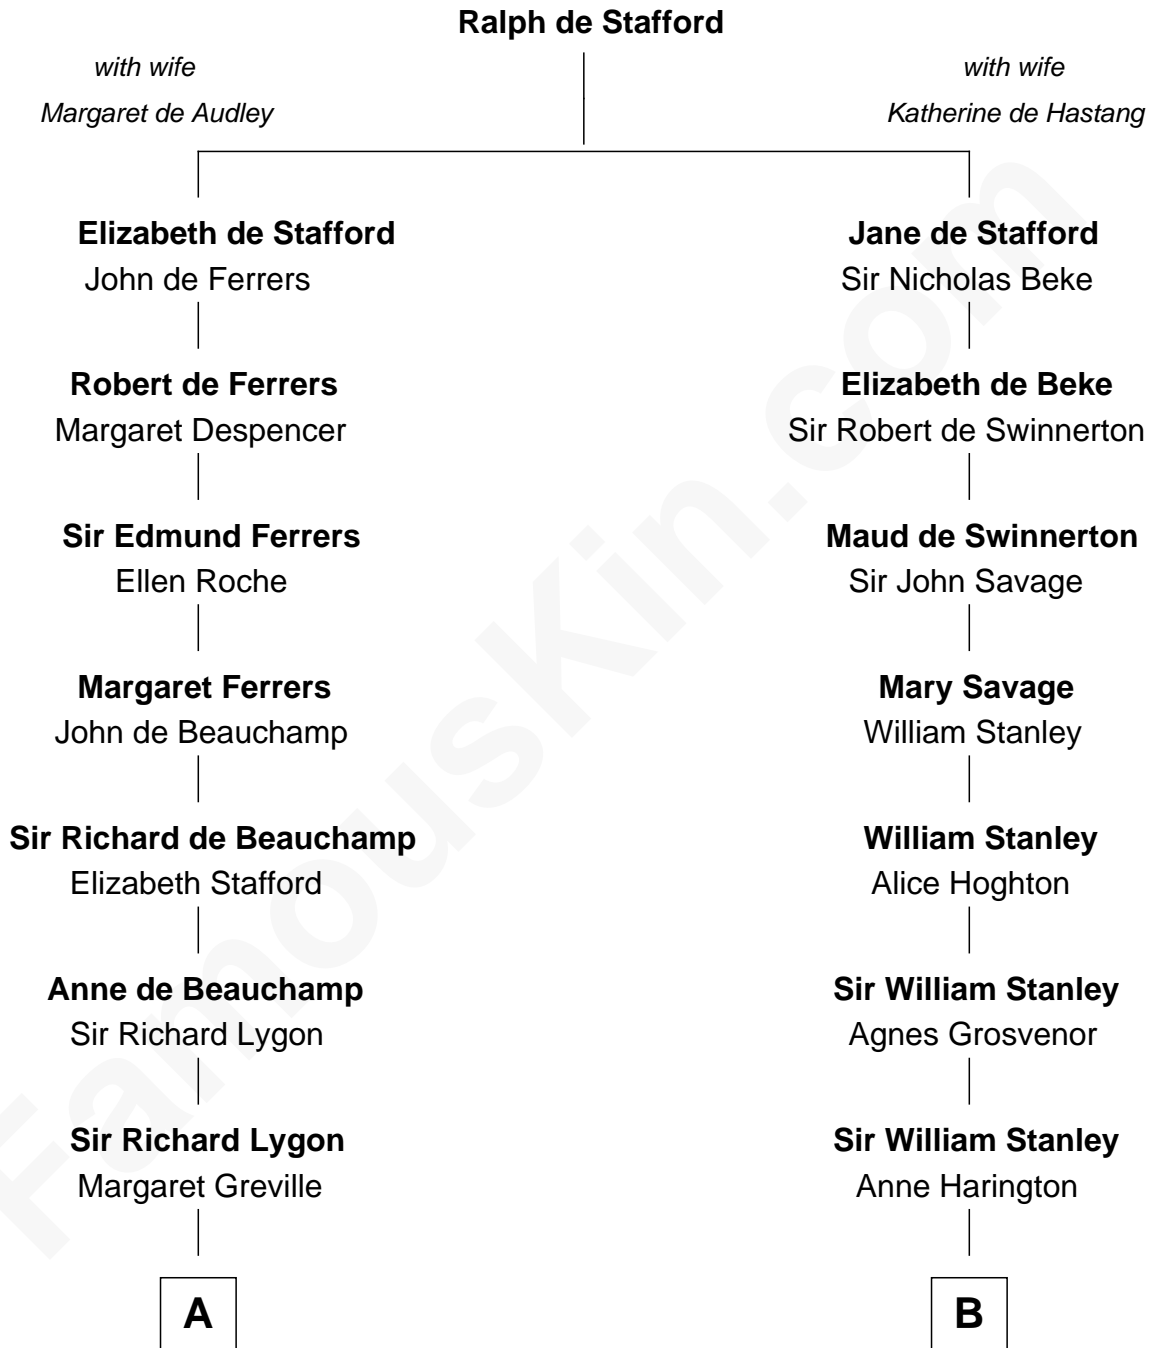

FamousKin.com
Relationship Chart of
General George C. Marshall
Author of "The Marshall Plan"

14th cousin 6 times removed of

Thomas Sim Lee
2nd and 7th Governor of Maryland

C

—
Matilda Battaile Taliaferro

Martin Marshall

—
William Champe Marshall

Susan Myers

—
George Catlett Marshall

Laura Emily Bradford

—
General George C. Marshall

U.S. Army - World War II

FamousKin.com