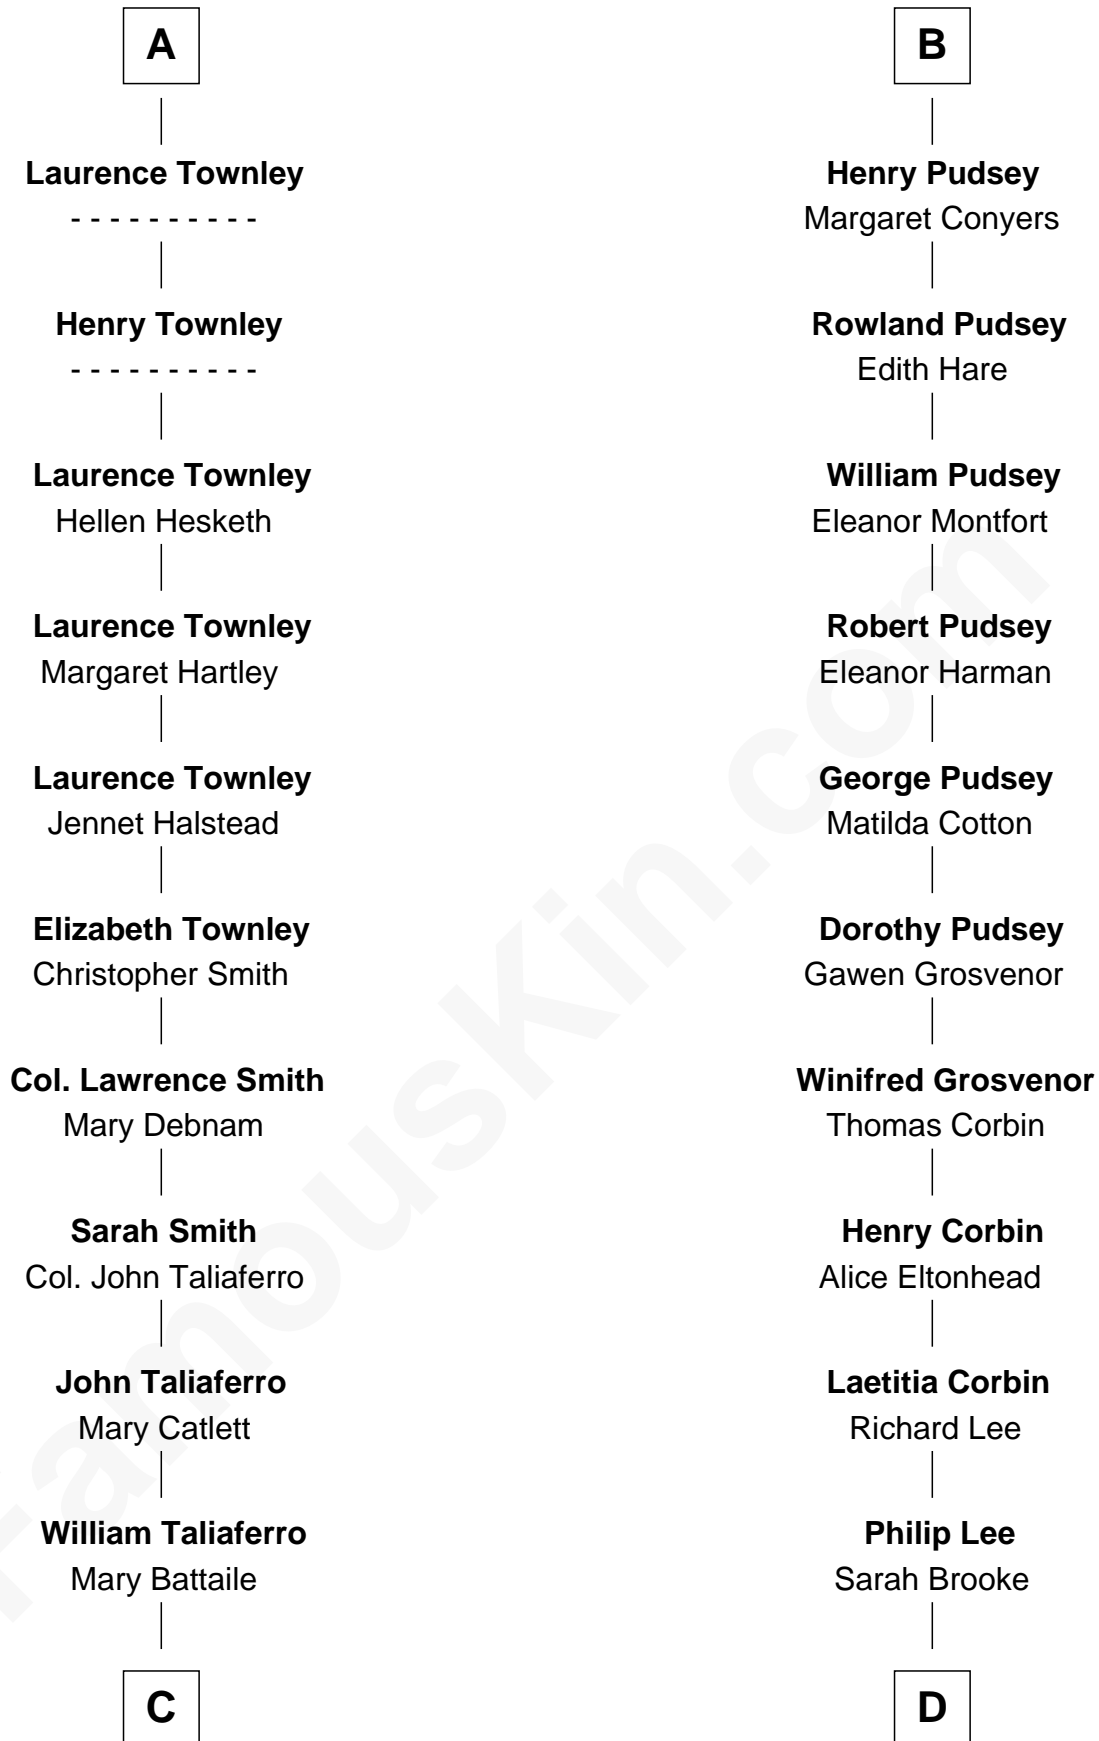

FamousKin.com
Relationship Chart of
General George C. Marshall
Author of "The Marshall Plan"

18th cousin 3 times removed of

Thomas Sim Lee
2nd and 7th Governor of Maryland

Sir William de Ros
 Eustache Fitz Ralph

C

Nicholas Taliaferro
Ann Champe Taliaferro

Matilda Battaile Taliaferro
Martin Marshall

William Champe Marshall
Susan Myers

George Catlett Marshall
Laura Emily Bradford

General George C. Marshall
U.S. Army - World War II