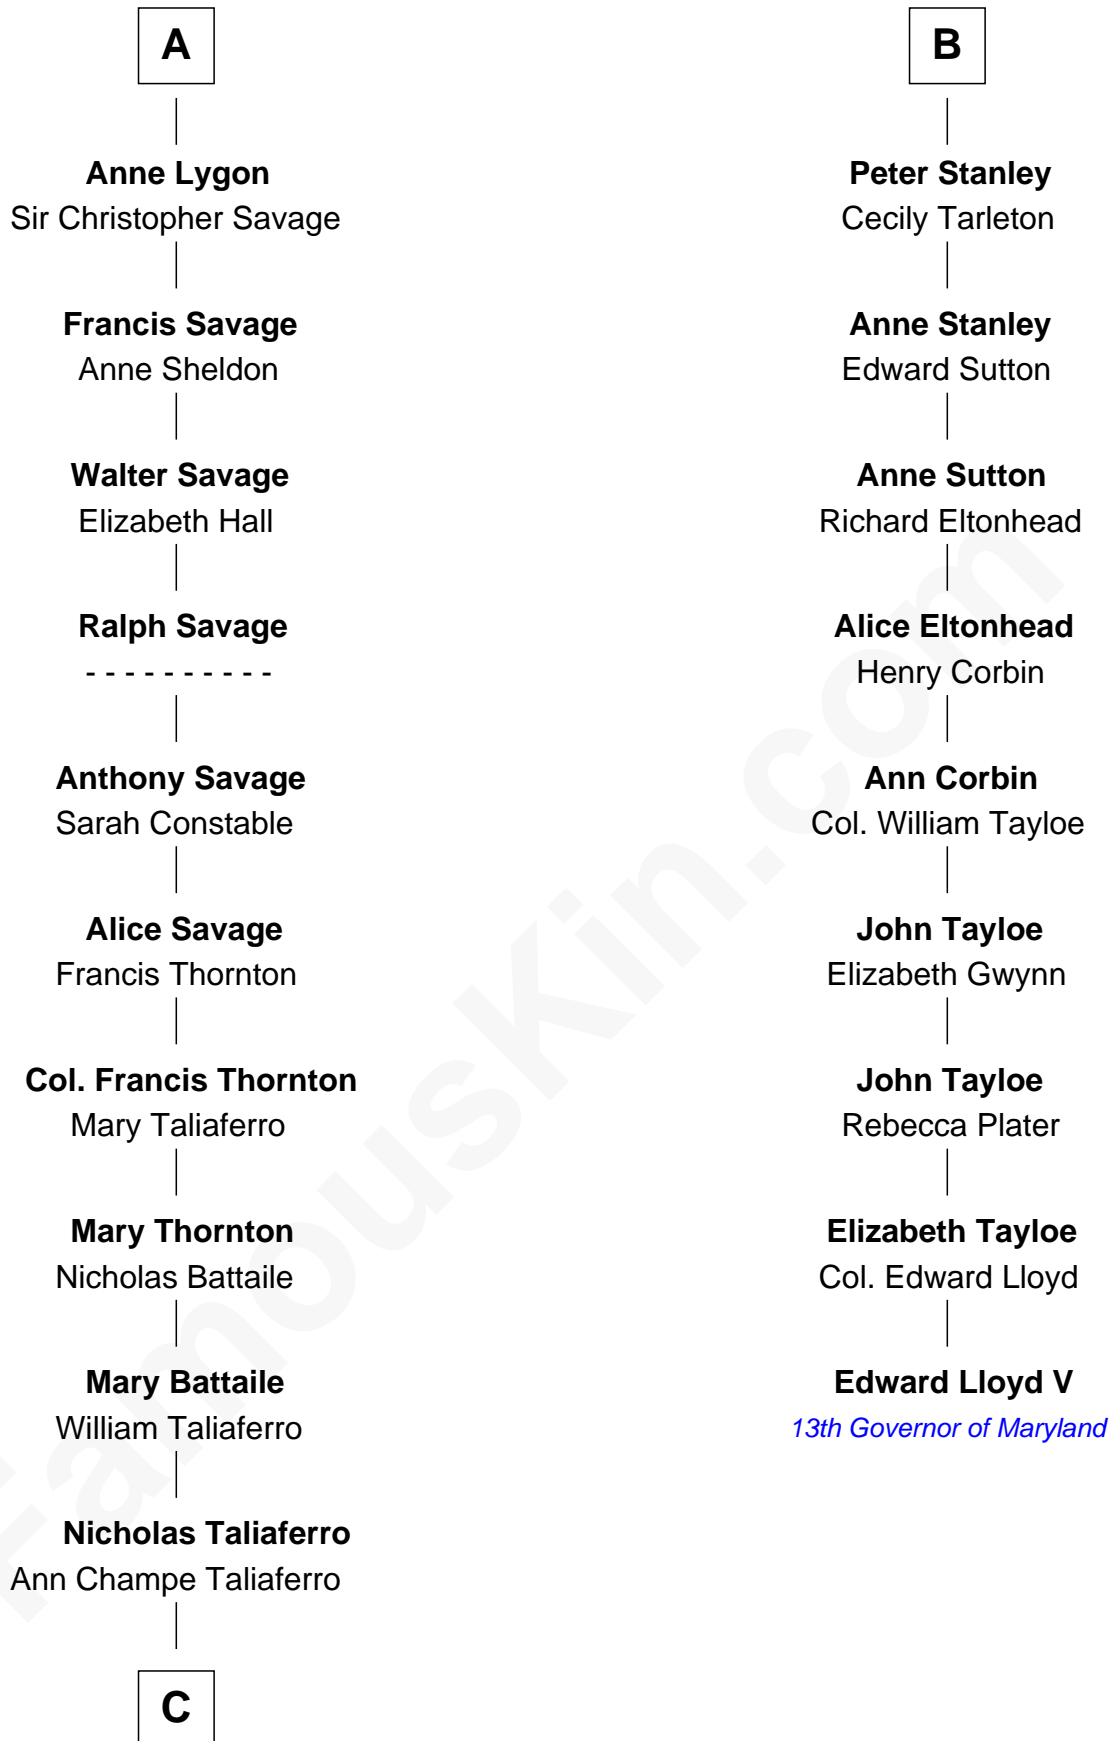

## Relationship Chart of General George C. Marshall

*Author of "The Marshall Plan"*

15th cousin 5 times removed of

**Edward Lloyd V**

*13th Governor of Maryland*

**Katherine de Hastang**

Ralph de Stafford

**C**

—  
**Matilda Battaile Taliaferro**

Martin Marshall

—  
**William Champe Marshall**

Susan Myers

—  
**George Catlett Marshall**

Laura Emily Bradford

—  
**General George C. Marshall**

*U.S. Army - World War II*