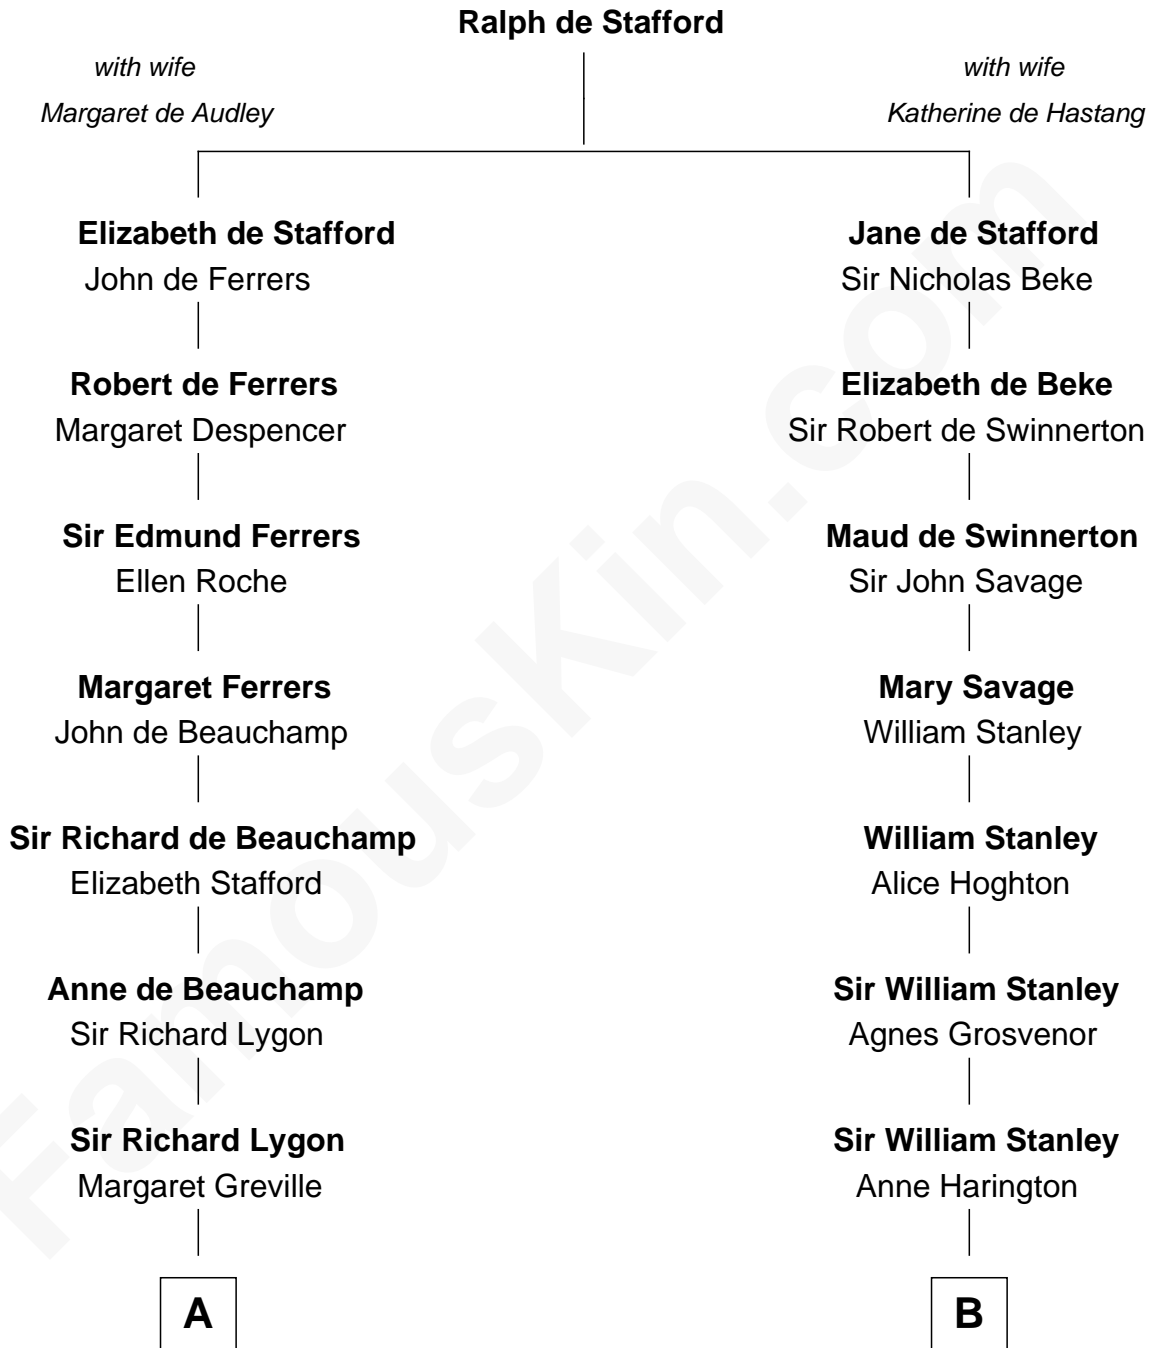

FamousKin.com
Relationship Chart of
General George C. Marshall
Author of "The Marshall Plan"

15th cousin 5 times removed of

Edward Lloyd V
13th Governor of Maryland

C

—
Matilda Battaile Taliaferro

Martin Marshall

—
William Champe Marshall

Susan Myers

—
George Catlett Marshall

Laura Emily Bradford

—
General George C. Marshall

U.S. Army - World War II

FamousKin.com