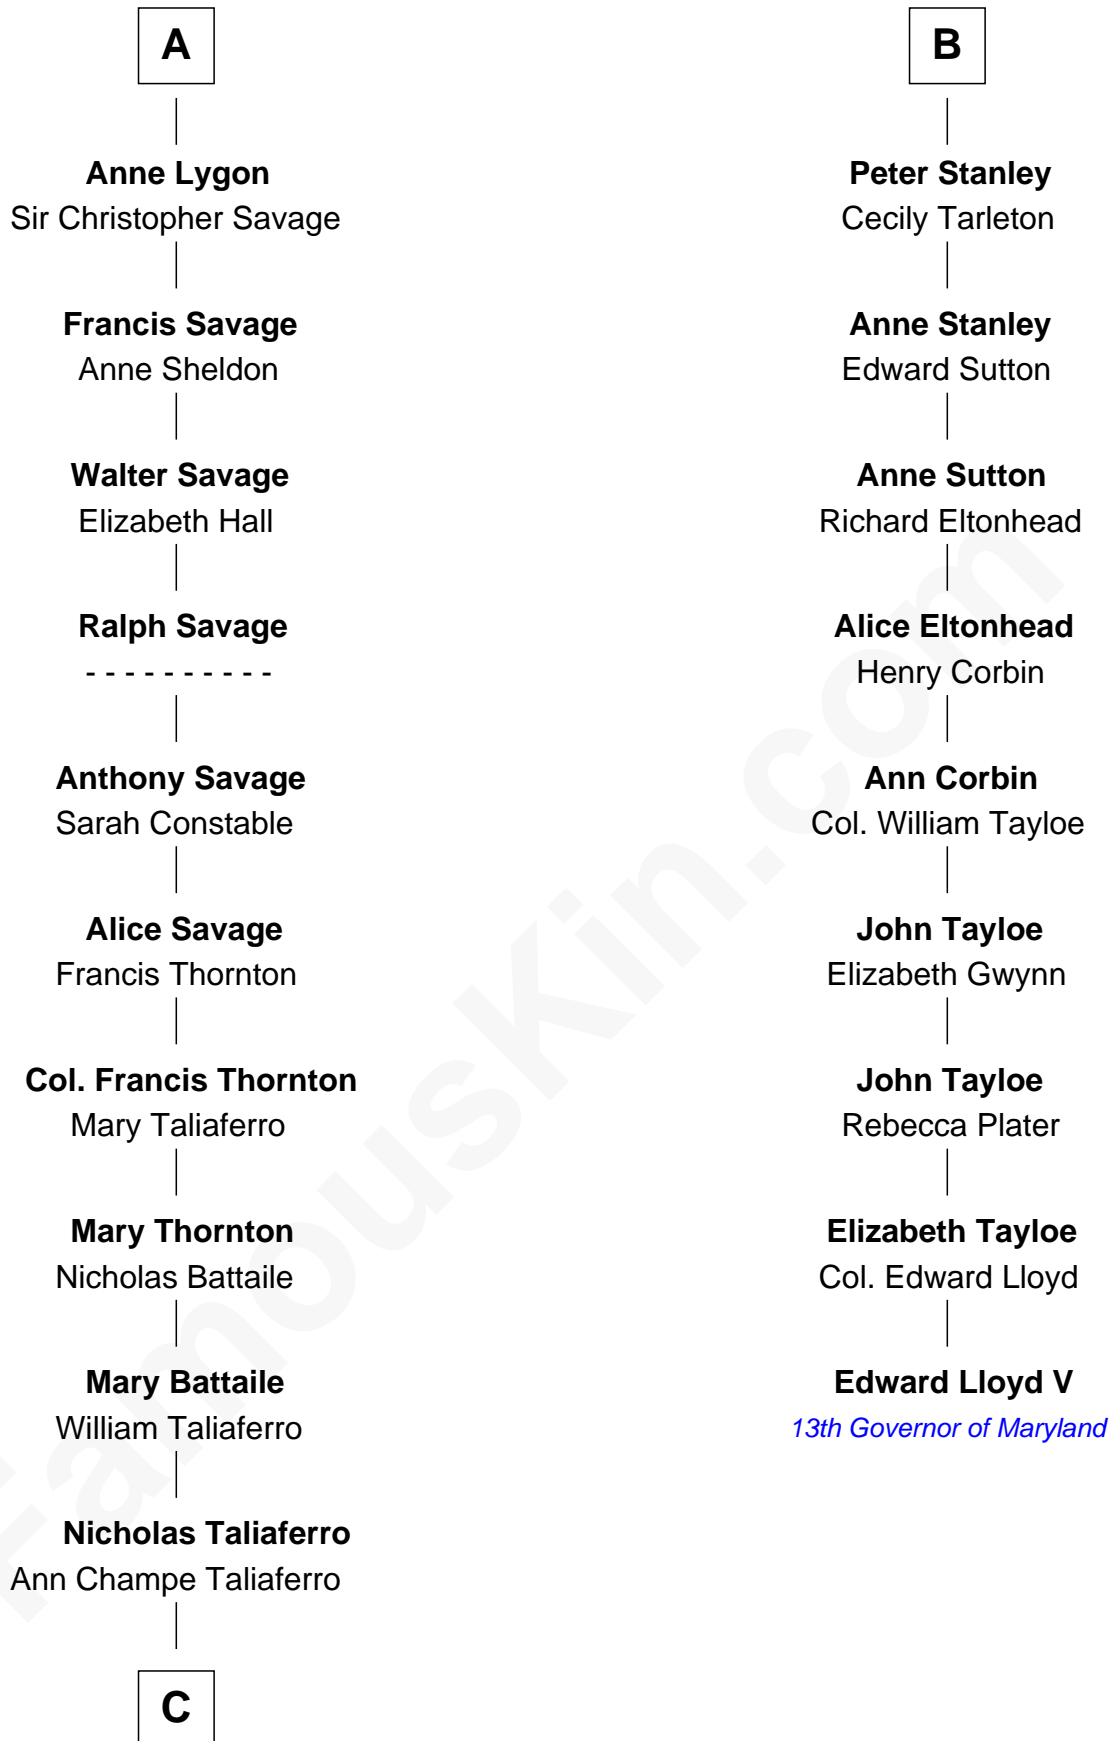

FamousKin.com
Relationship Chart of
General George C. Marshall
Author of "The Marshall Plan"

15th cousin 5 times removed of

Edward Lloyd V
13th Governor of Maryland

C

—
Matilda Battaile Taliaferro

Martin Marshall

—
William Champe Marshall

Susan Myers

—
George Catlett Marshall

Laura Emily Bradford

—
General George C. Marshall

U.S. Army - World War II

FamousKin.com