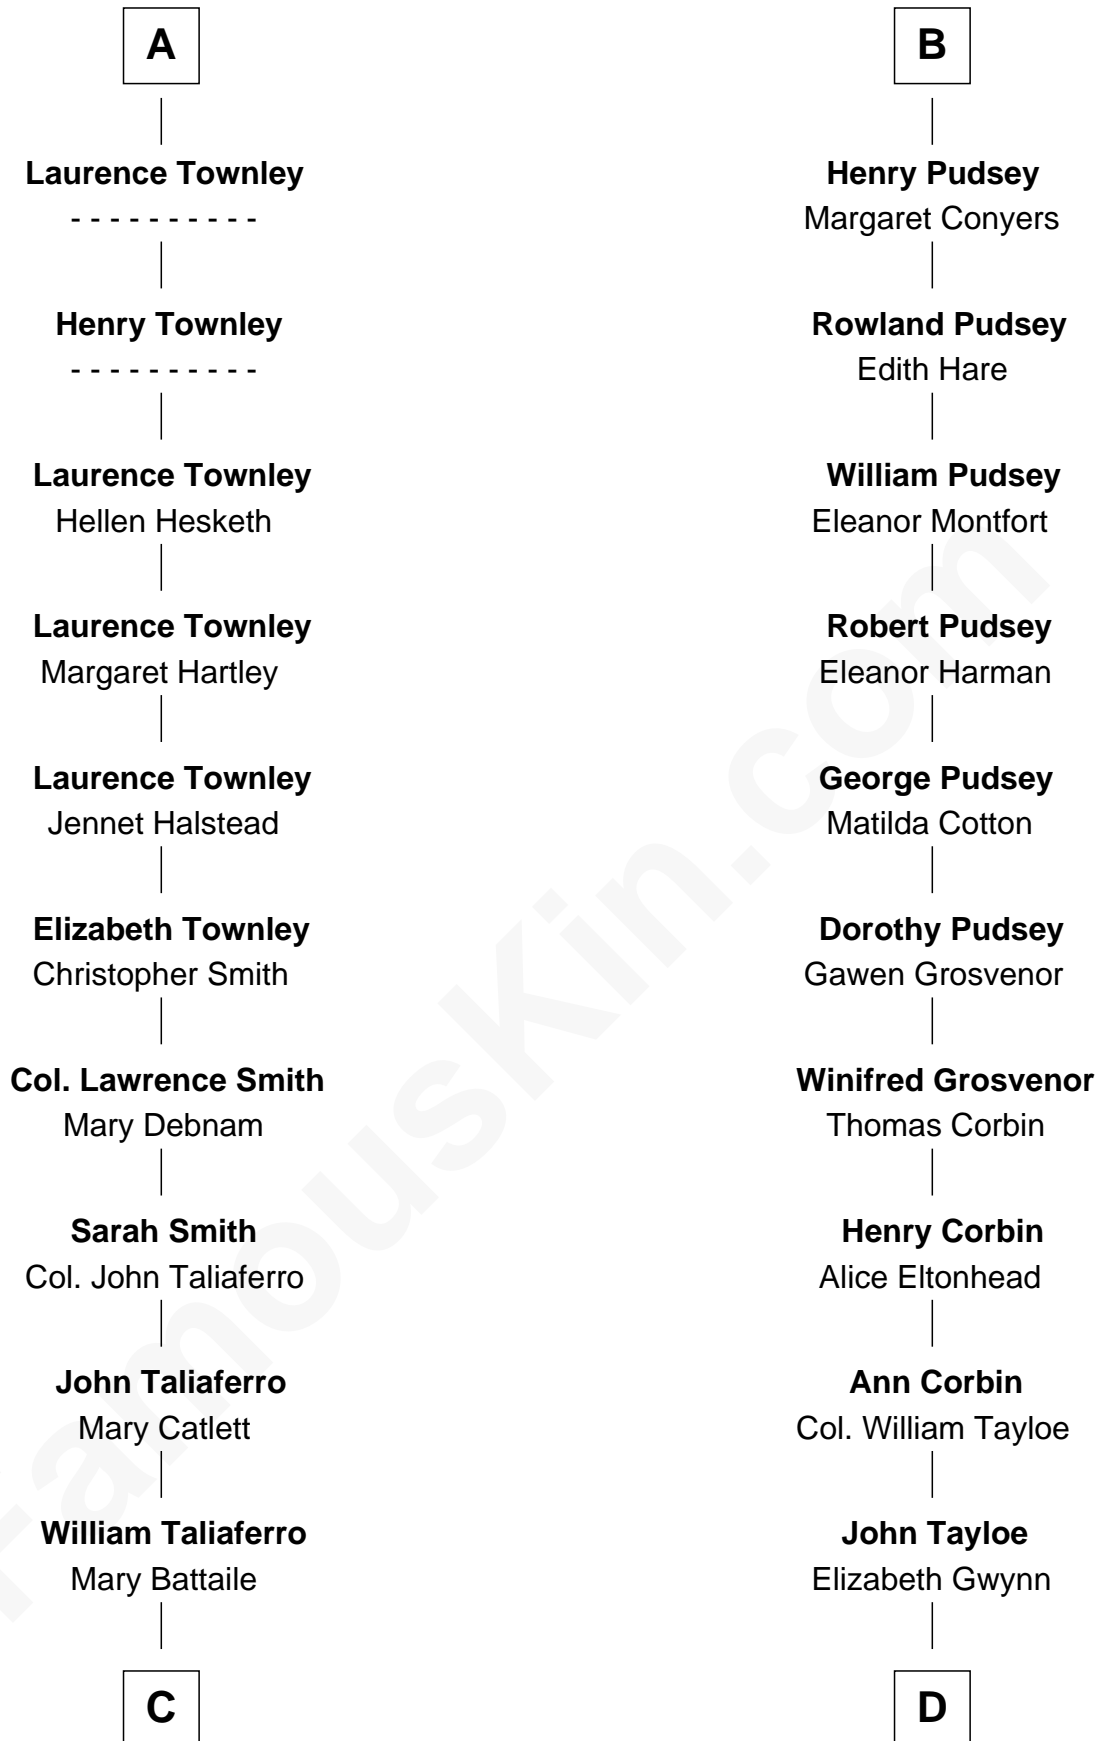

**FamousKin.com**  
**Relationship Chart of**  
**General George C. Marshall**  
*Author of "The Marshall Plan"*

19th cousin 2 times removed of

**Edward Lloyd V**  
*13th Governor of Maryland*

**Sir William de Ros**  
 Eustache Fitz Ralph

**C**

**Nicholas Taliaferro**  
Ann Champe Taliaferro

**Matilda Battaile Taliaferro**  
Martin Marshall

**William Champe Marshall**  
Susan Myers

**George Catlett Marshall**  
Laura Emily Bradford

**General George C. Marshall**  
*U.S. Army - World War II*

**D**

**John Tayloe**  
Rebecca Plater

**Elizabeth Tayloe**  
Col. Edward Lloyd

**Edward Lloyd V**  
*13th Governor of Maryland*

FamousKin.com