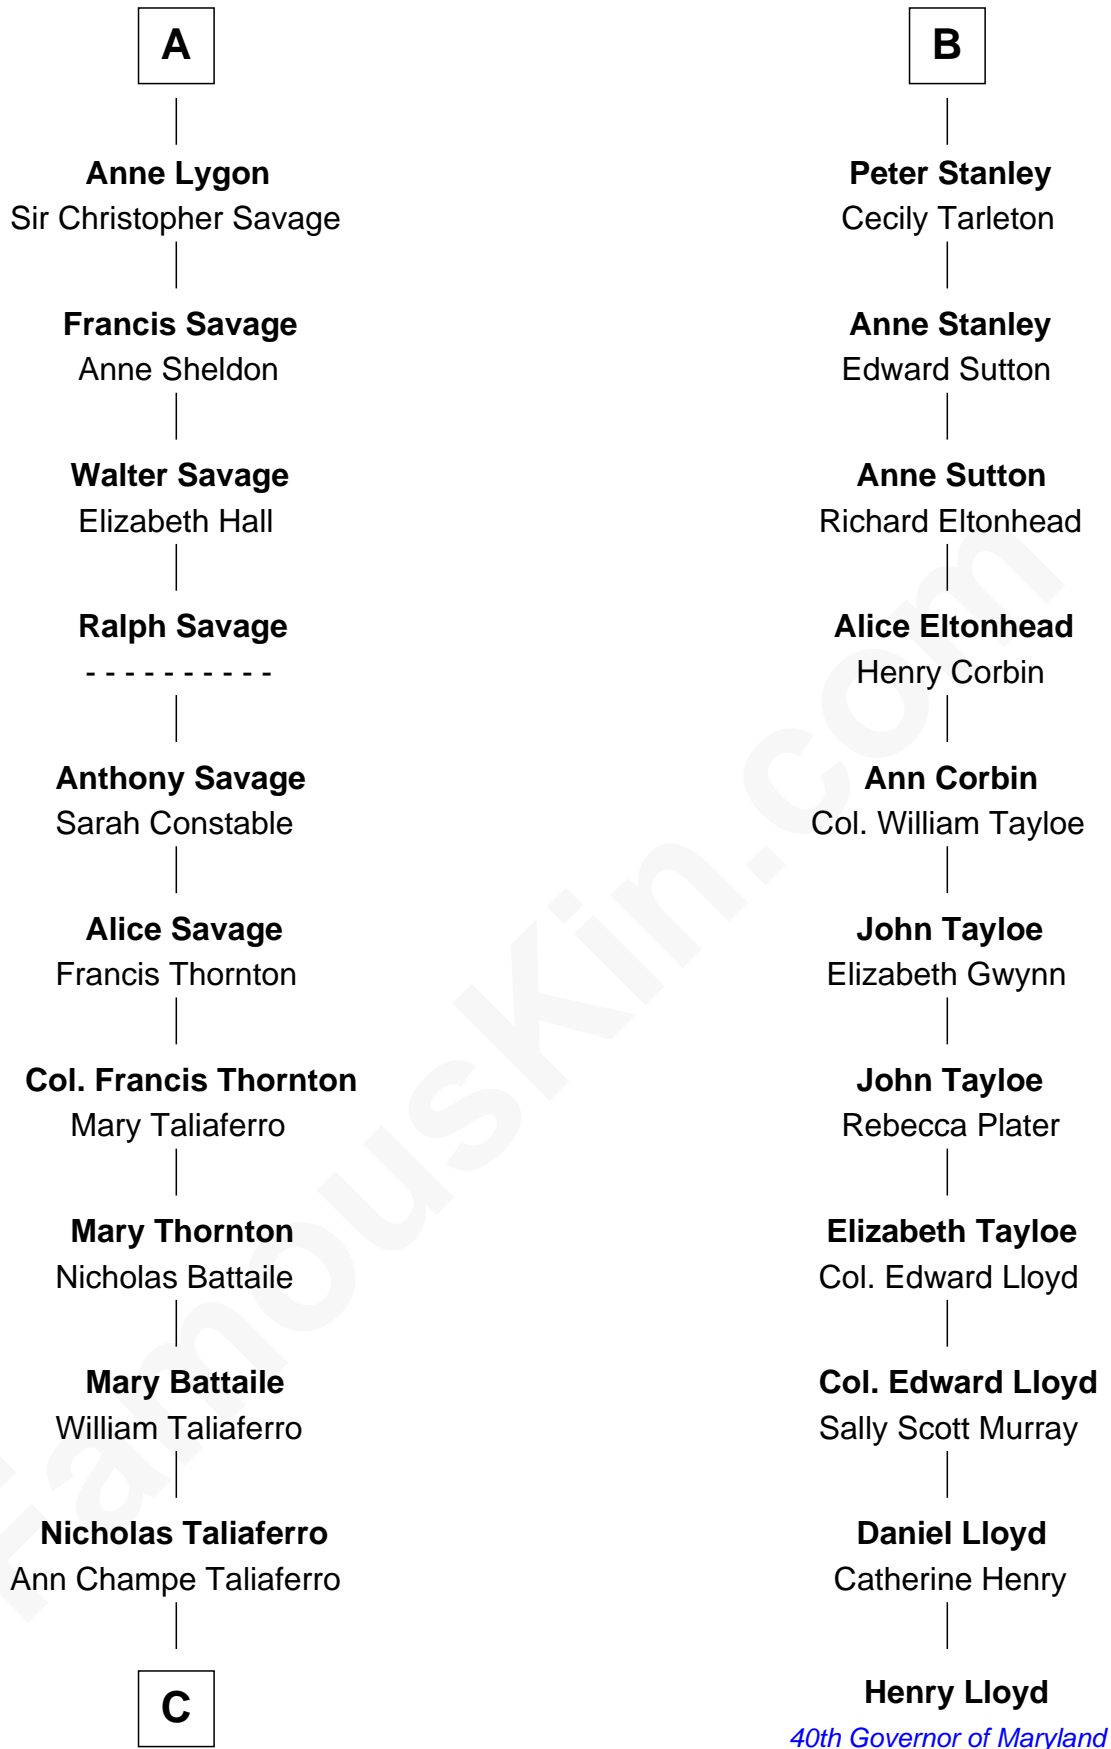

**FamousKin.com**  
**Relationship Chart of**  
**General George C. Marshall**  
*Author of "The Marshall Plan"*

17th cousin 3 times removed of

**Henry Lloyd**  
*40th Governor of Maryland*

**Katherine de Hastang**  
 Ralph de Stafford

**C**

—  
**Matilda Battaile Taliaferro**

Martin Marshall

—  
**William Champe Marshall**

Susan Myers

—  
**George Catlett Marshall**

Laura Emily Bradford

—  
**General George C. Marshall**