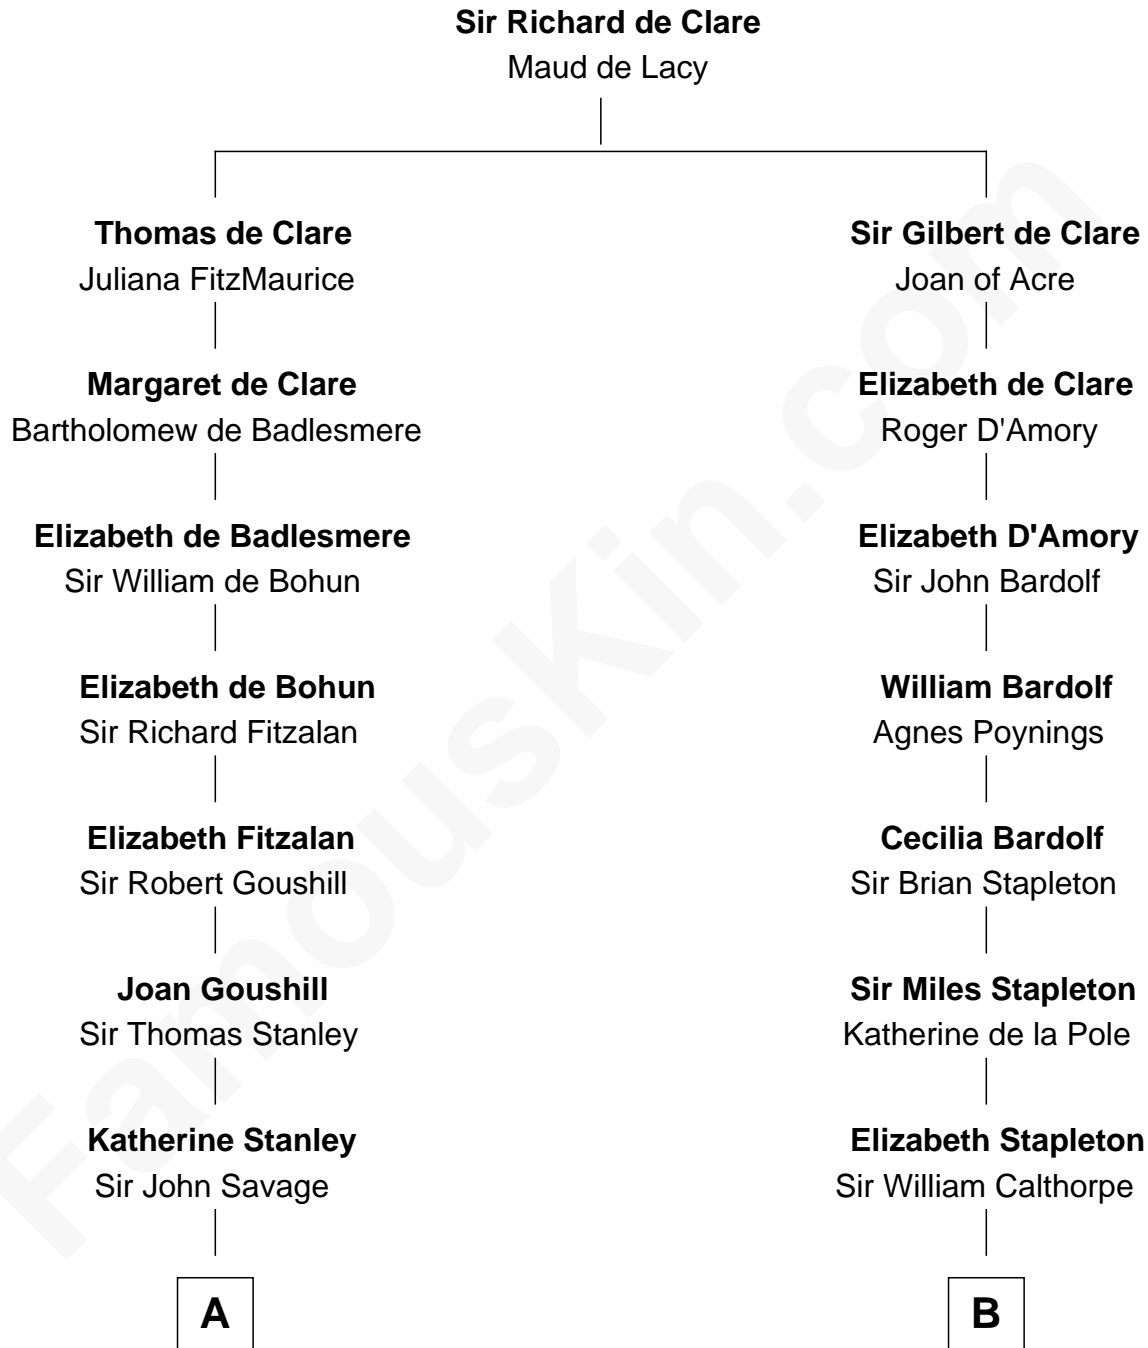

FamousKin.com
Relationship Chart of
General George C. Marshall

Author of "The Marshall Plan"

17th cousin 4 times removed of

Charles Carnan Ridgely

15th Governor of Maryland

C

Nicholas Taliaferro
Ann Champe Taliaferro

Matilda Battaile Taliaferro
Martin Marshall

William Champe Marshall
Susan Myers

George Catlett Marshall
Laura Emily Bradford

General George C. Marshall
U.S. Army - World War II

FamousKin.com