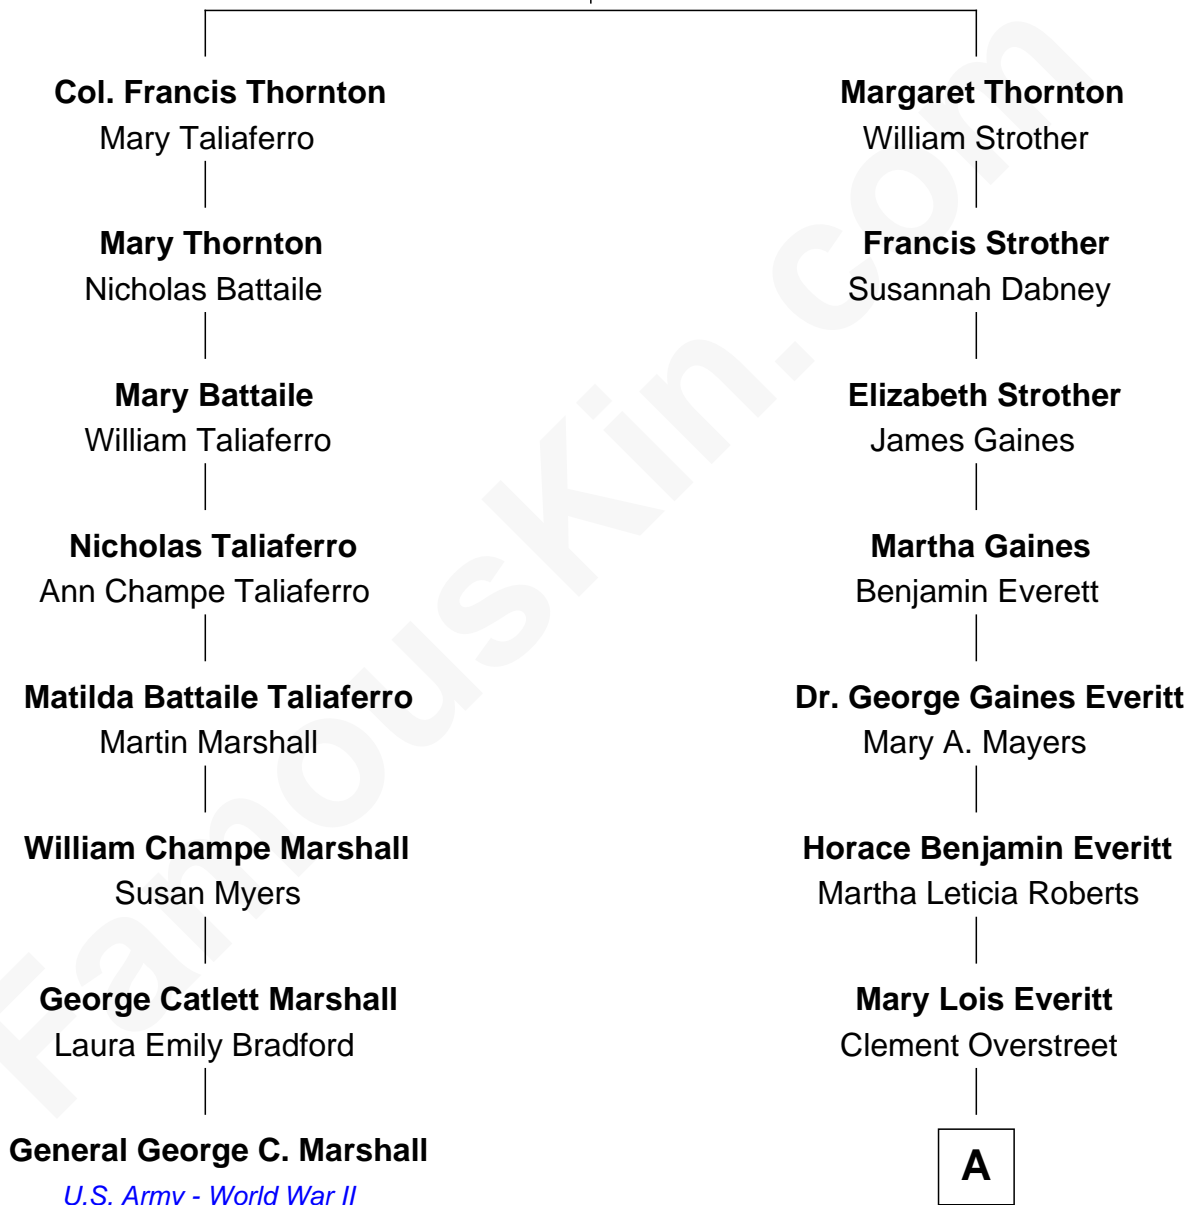

## Relationship Chart of General George C. Marshall

*Author of "The Marshall Plan"*

7th cousin 1 time removed of

**William H. Macy**

*TV and Movie Actor*

**Francis Thornton**

Alice Savage

**A**

|  
**Lois Elizabeth Overstreet**

William Hall Macy

|  
**William H. Macy**

*TV and Movie Actor*

FamousKin.com