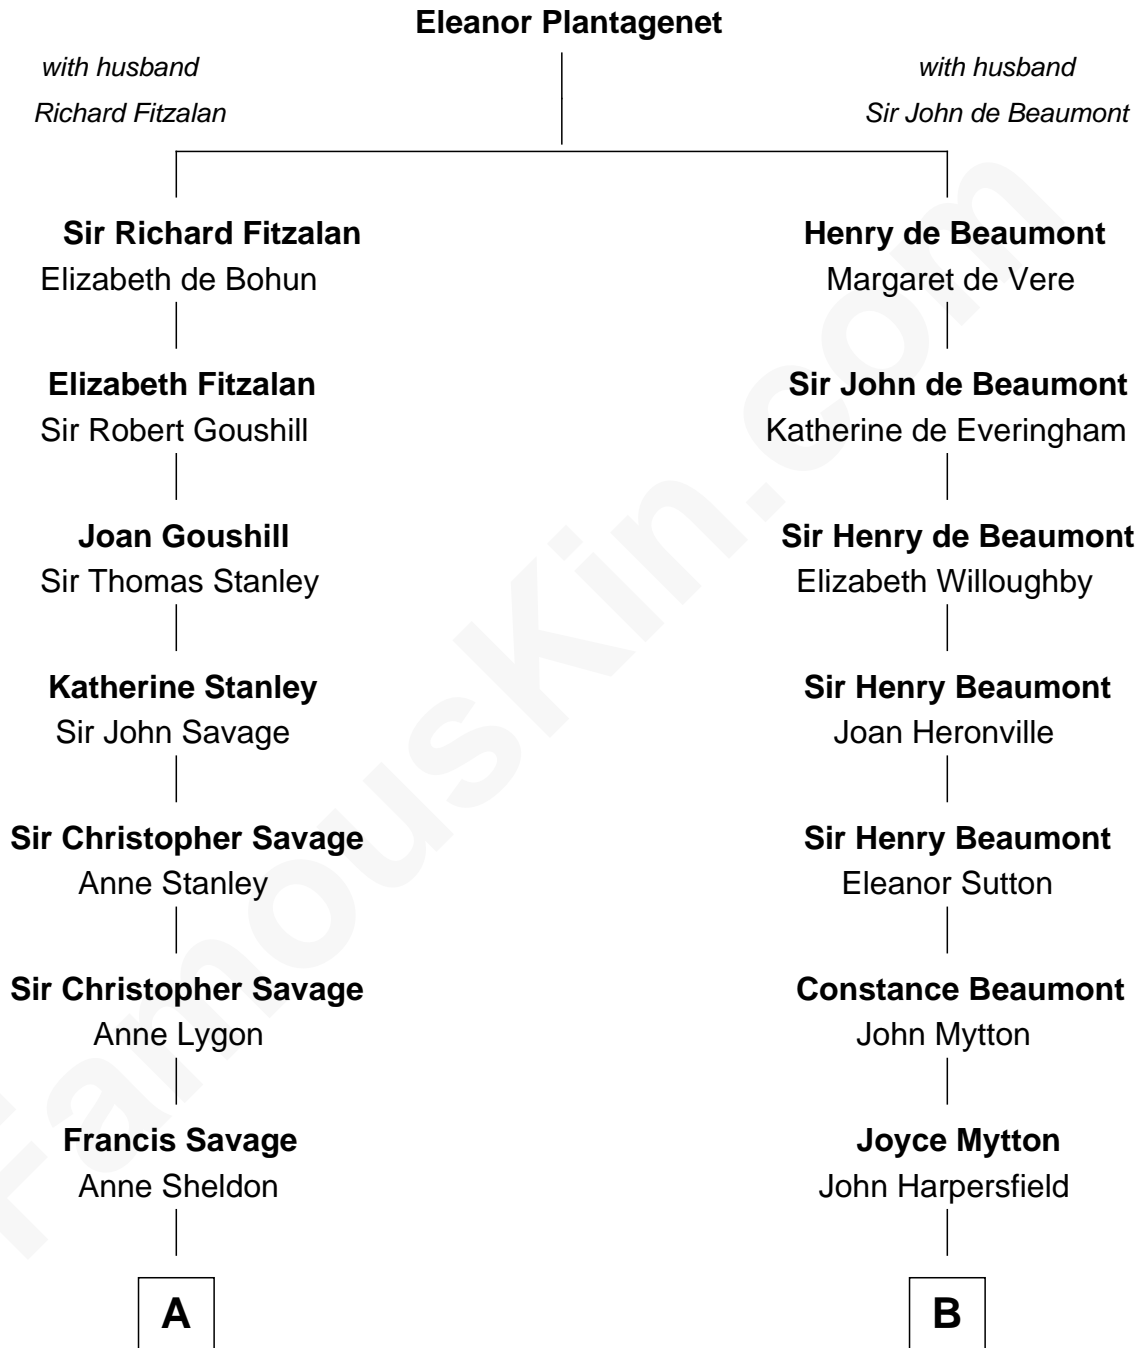

FamousKin.com
Relationship Chart of
General George C. Marshall
Author of "The Marshall Plan"

18th cousin 3 times removed of

Gerald Ford
38th U.S. President

C

George Catlett Marshall

Laura Emily Bradford

General George C. Marshall

U.S. Army - World War II

D

George Selden Butler

Elizabeth Ely Gridley

Amy Gridley Butler

George Manney Ayer

Adele Augusta Ayer

Levi Addison Gardner

Dorothy Ayer Gardner

Leslie Lynch King

Gerald Ford

38th U.S. President

FamousKin.com