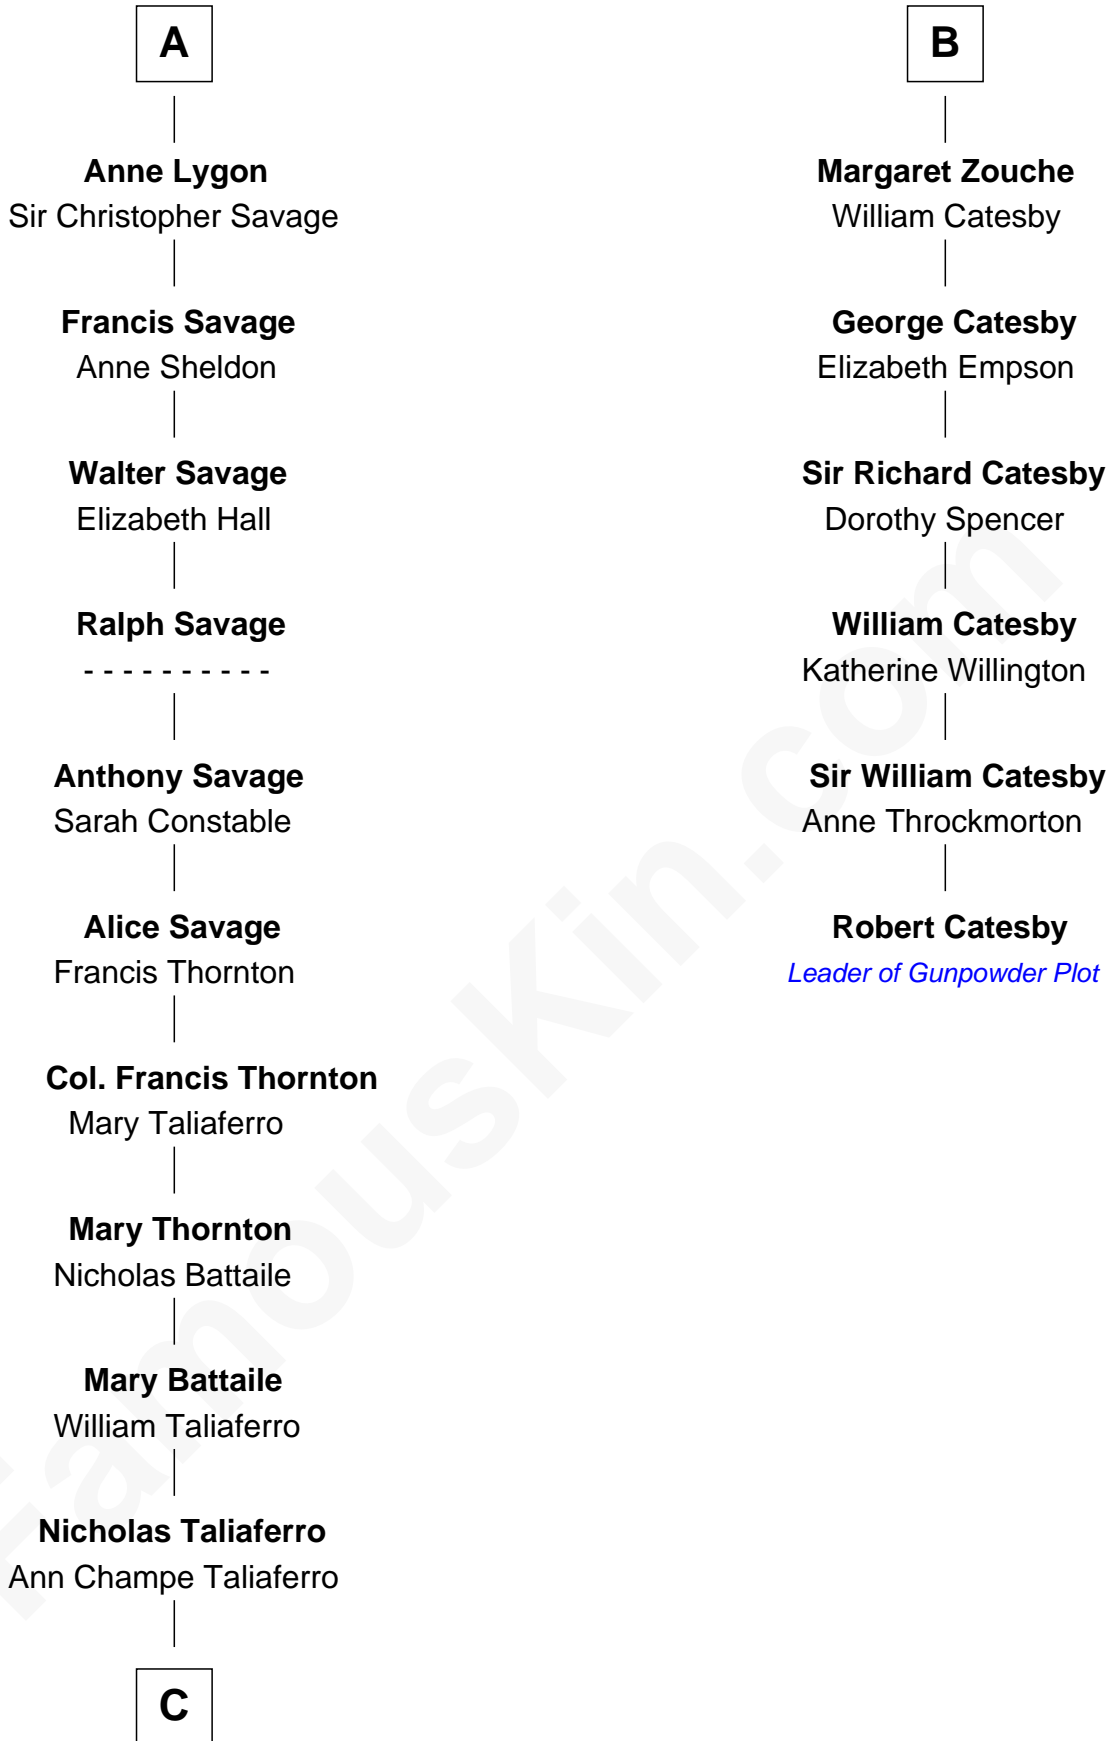

FamousKin.com

Relationship Chart of General George C. Marshall

Author of "The Marshall Plan"

12th cousin 8 times removed of

Robert Catesby

Leader of Gunpowder Plot

Sir Walter de Beauchamp

Alice de Tony

C

—
Matilda Battaile Taliaferro

Martin Marshall

—
William Champe Marshall

Susan Myers

—
George Catlett Marshall

Laura Emily Bradford

—
General George C. Marshall