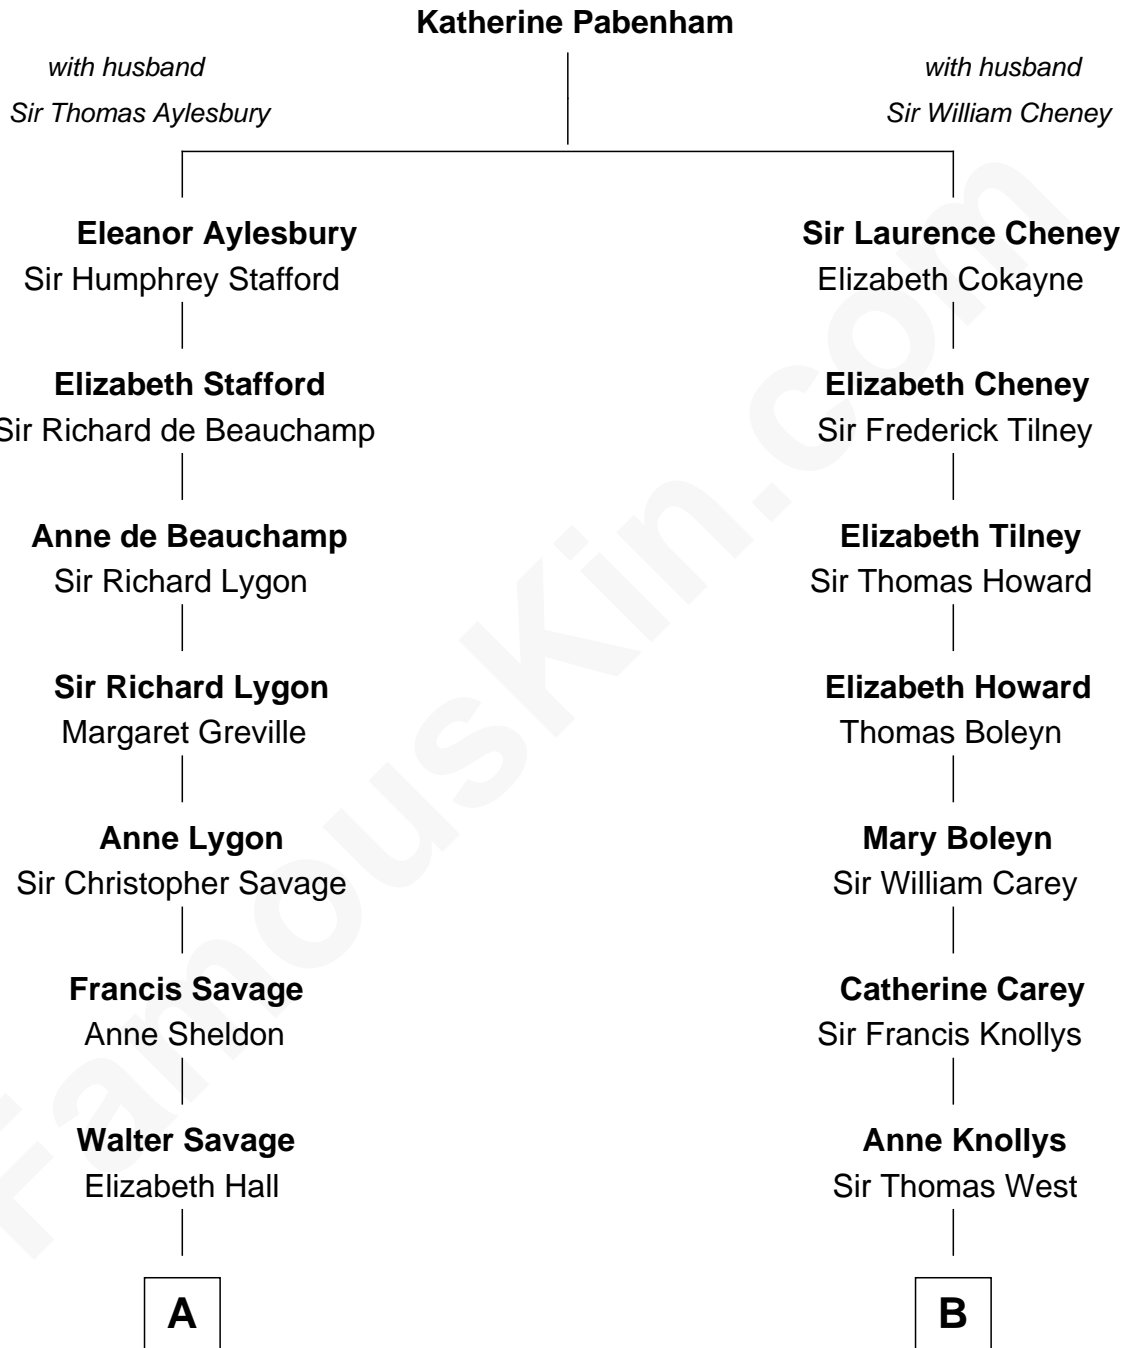

FamousKin.com
Relationship Chart of
General George C. Marshall
Author of "The Marshall Plan"

17th cousin 3 times removed of

John Cena

Movie Actor and WWE Pro Wrestler

C

Charles Nichols
Julia Ellen Skelton

Natalie Nichols
Ulysses John Lupien