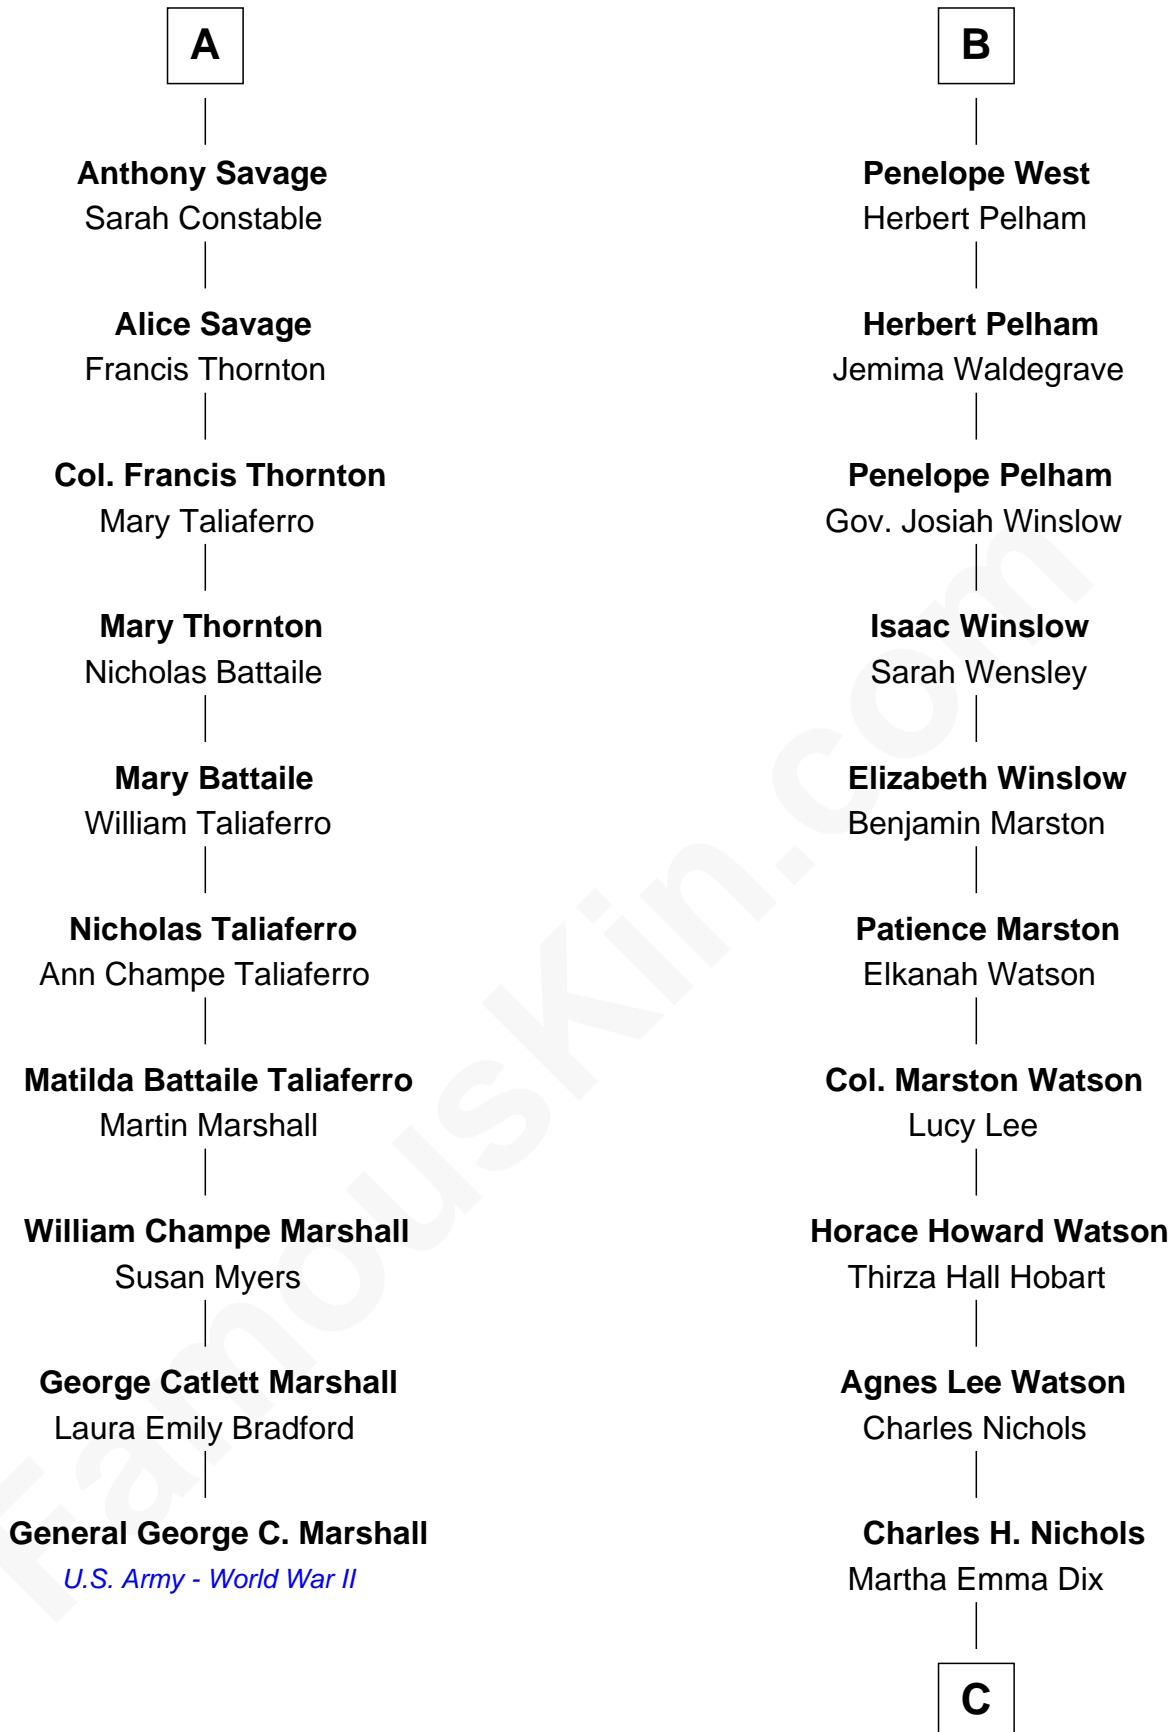

**FamousKin.com**  
**Relationship Chart of**  
**General George C. Marshall**  
*Author of "The Marshall Plan"*

**16th cousin 4 times removed of**

**John Cena**

*Movie Actor and WWE Pro Wrestler*

**C**

**Charles Nichols**  
Julia Ellen Skelton

**Natalie Nichols**  
Ulysses John Lupien

**Carol Frances Lupien**  
John Joseph Cena

**John Cena**  
*Actor and Pro Wrestler*