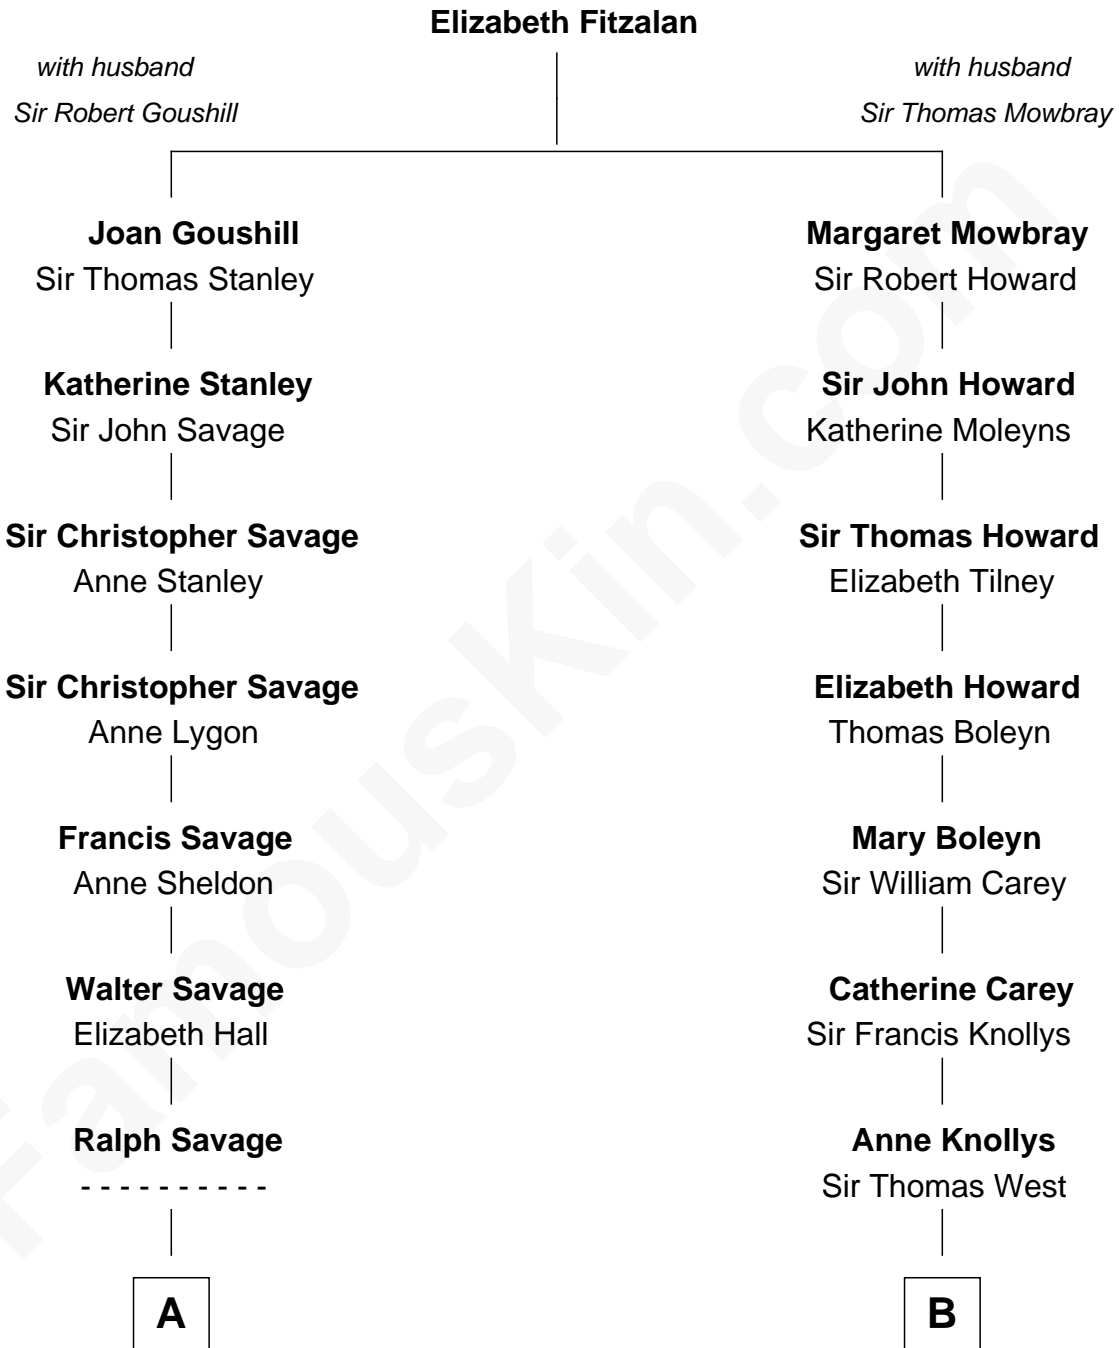

**FamousKin.com**  
**Relationship Chart of**  
**General George C. Marshall**  
*Author of "The Marshall Plan"*

**16th cousin 4 times removed of**

**John Cena**

*Movie Actor and WWE Pro Wrestler*

**C**

**Charles Nichols**  
Julia Ellen Skelton

**Natalie Nichols**  
Ulysses John Lupien

**Carol Frances Lupien**  
John Joseph Cena

**John Cena**  
*Actor and Pro Wrestler*