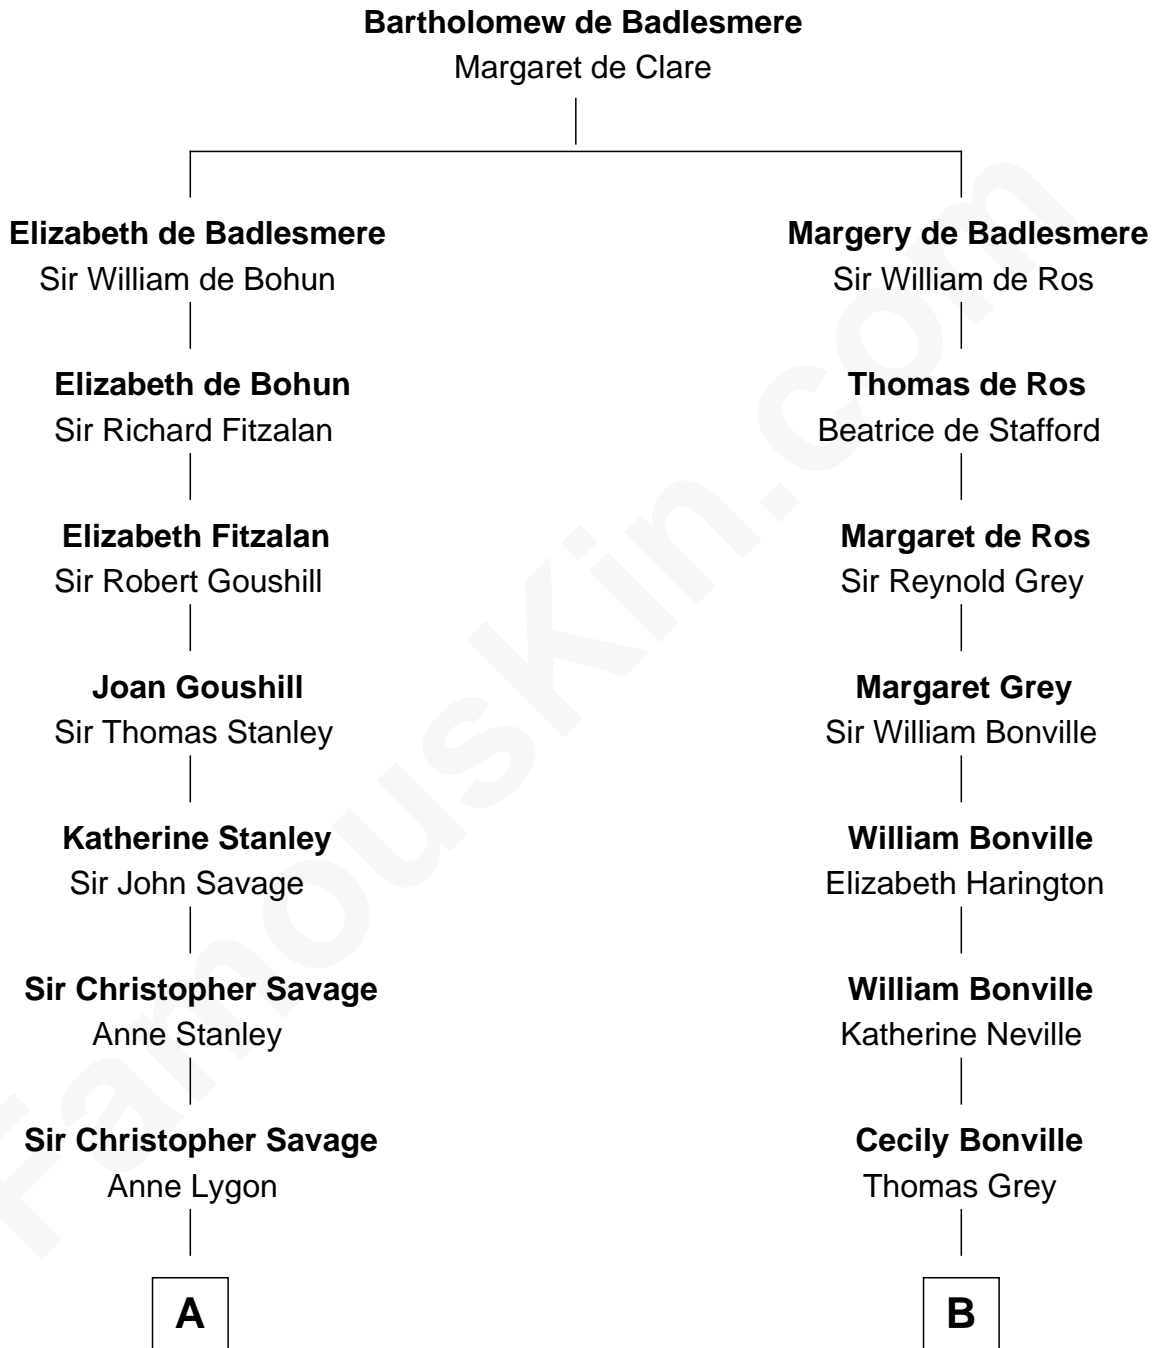

FamousKin.com

Relationship Chart of General George C. Marshall

Author of "The Marshall Plan"

19th cousin of

Dr. H. H. Holmes

Serial Killer aka "Devil in the White City"

C

William Champe Marshall

Susan Myers

George Catlett Marshall

Laura Emily Bradford

General George C. Marshall

U.S. Army - World War II

D

Scribner Mudgett

Nancy Prescott

Levi Horton Mudgett

Theodate Page Price

Dr. H. H. Holmes

Serial Killer Dr. H. H. Holmes

FamousKin.com