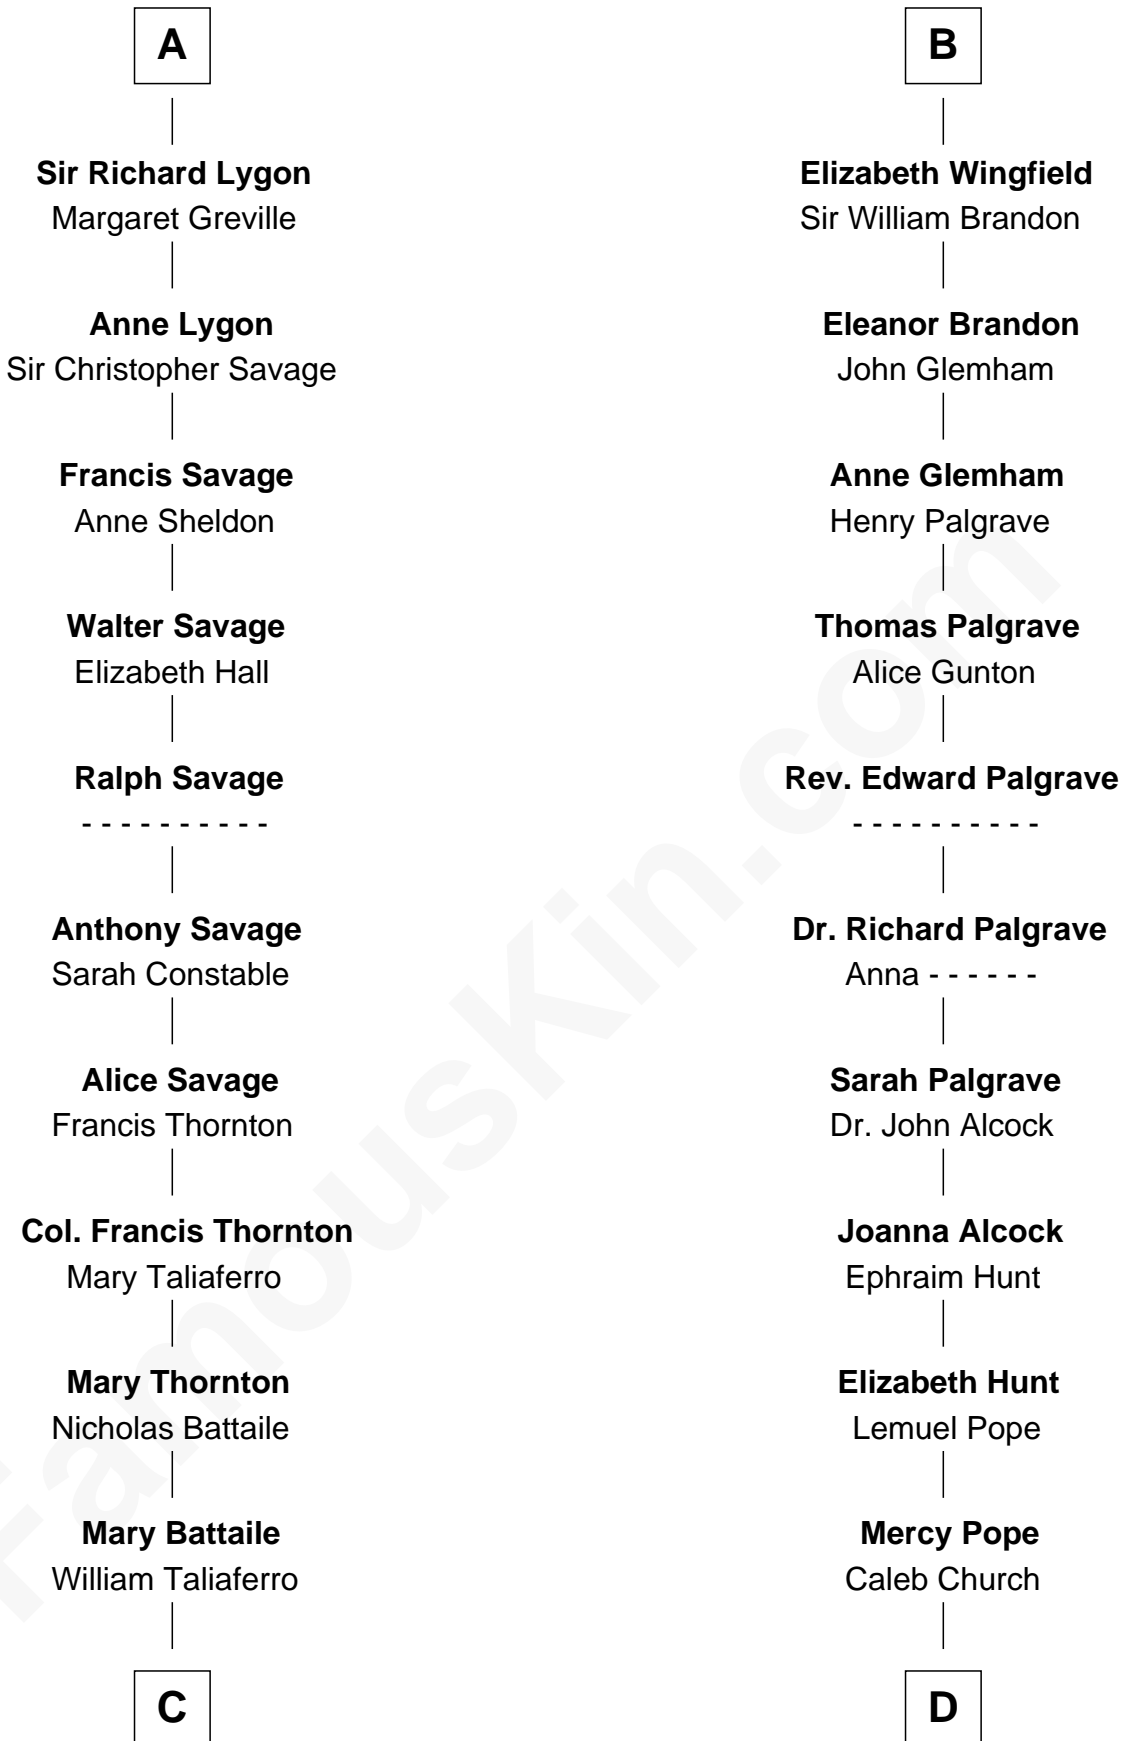

FamousKin.com
Relationship Chart of
General George C. Marshall

Author of "The Marshall Plan"

21st cousin of

Franklin D. Roosevelt

32nd U.S. President

Sir William de Beauchamp

Isabel Mauduit

Sir Walter de Beauchamp

Alice de Tony

Giles de Beauchamp

Catherine de Bures

John de Beauchamp

Elizabeth - - - - -

Sir William de Beauchamp

Catherine de Ufflete

John de Beauchamp

Isabella de Beauchamp

Sir Patrick de Chaworth

Maud de Chaworth

Henry Plantagenet

Eleanor Plantagenet

Richard Fitzalan

Sir Richard Fitzalan

Elizabeth de Bohun

Elizabeth Fitzalan

Sir Robert Goushill

Elizabeth Goushill

Sir Robert Wingfield

B

C

Nicholas Taliaferro
Ann Champe Taliaferro

Matilda Battaile Taliaferro
Martin Marshall