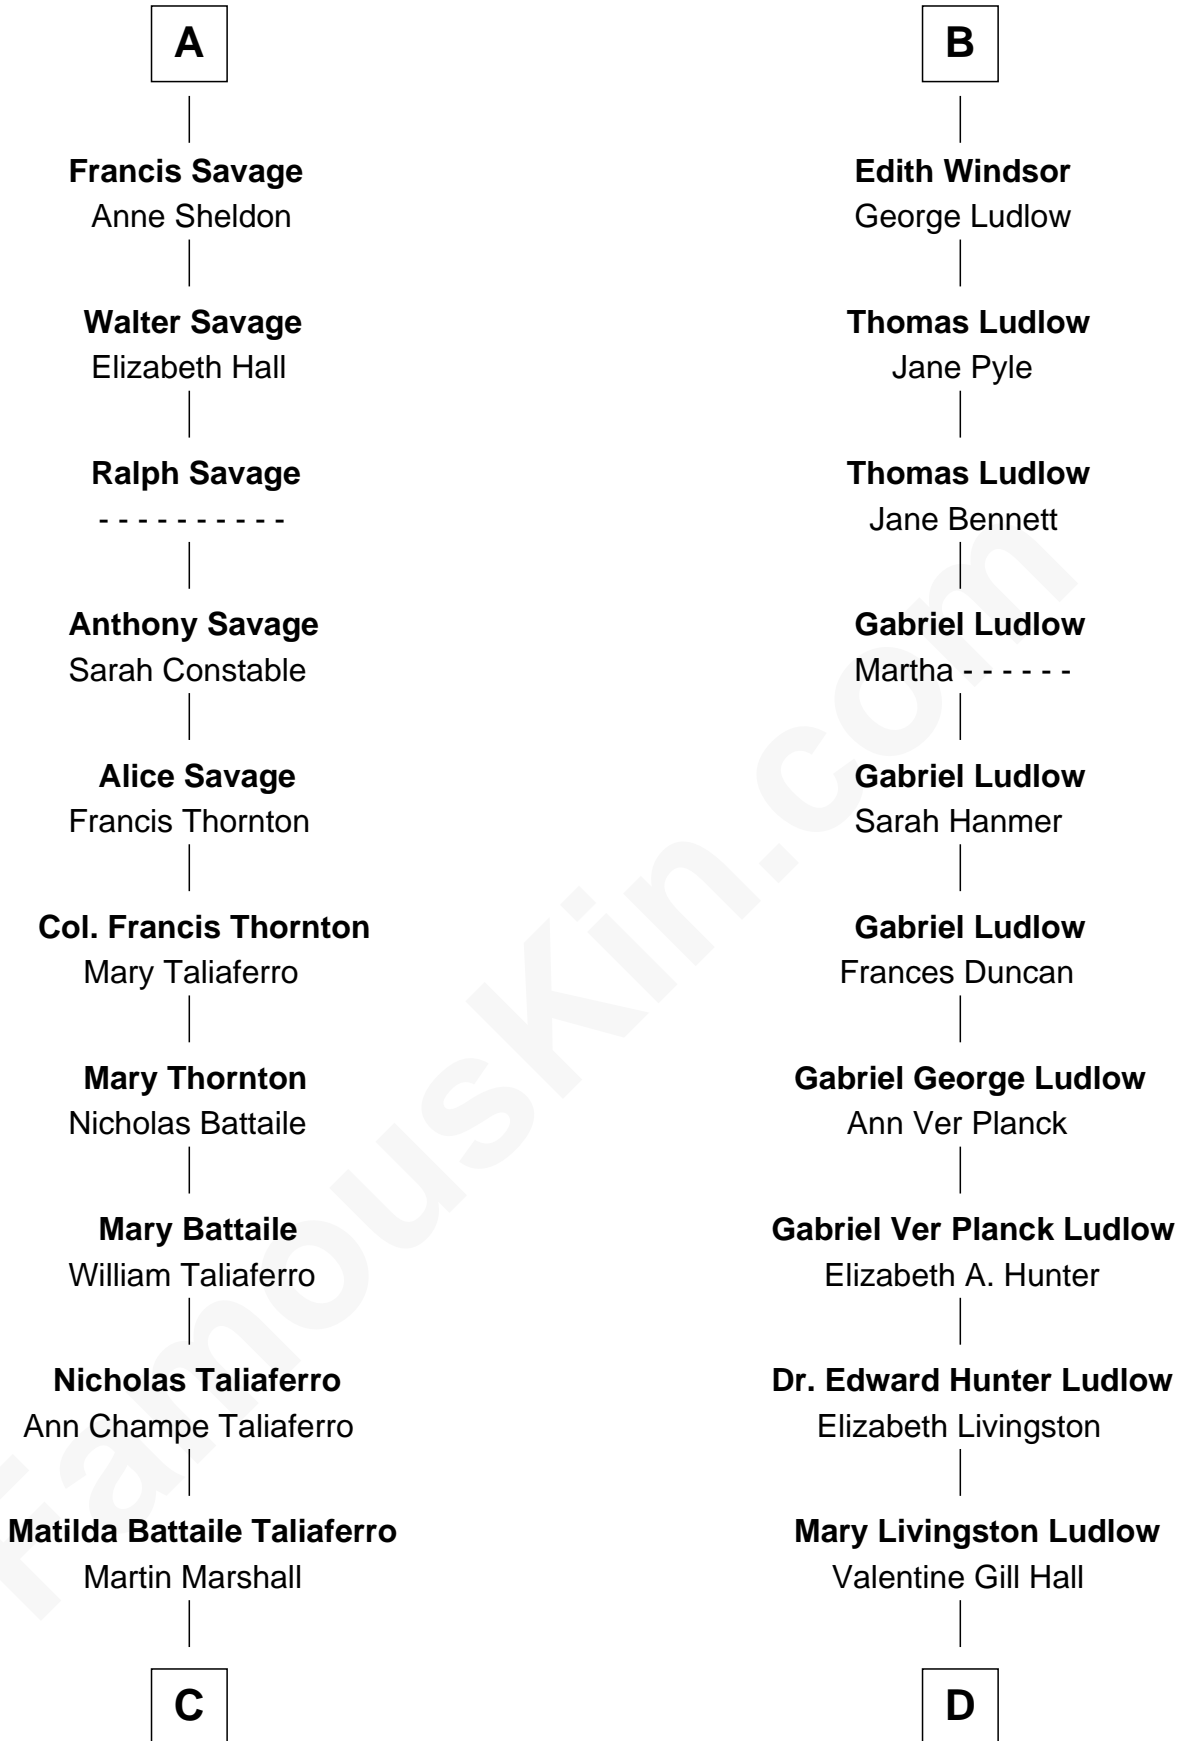

FamousKin.com

Relationship Chart of General George C. Marshall

Author of "The Marshall Plan"

18th cousin 1 time removed of

Eleanor Roosevelt

First Lady of President Franklin D. Roosevelt

Humphrey de Bohun

Elizabeth Plantagenet

Sir William de Bohun
Elizabeth de Badlesmere

Elizabeth de Bohun
Sir Richard Fitzalan

Elizabeth Fitzalan
Sir Robert Goushill

Joan Goushill
Sir Thomas Stanley

Katherine Stanley
Sir John Savage

Sir Christopher Savage
Anne Stanley

Sir Christopher Savage
Anne Lygon

A

Margaret de Bohun
Sir Hugh de Courtnay

Elizabeth de Courtnay
Sir Andrew Luttrell

Sir Hugh Luttrell
Catherine de Beaumont

Elizabeth Luttrell
John Stratton

Elizabeth Stratton
John Andrews

Elizabeth Andrews
Sir Thomas de Windsor

Sir Andrews de Windsor
Elizabeth Blount

B

C

William Champe Marshall

Susan Myers

George Catlett Marshall

Laura Emily Bradford