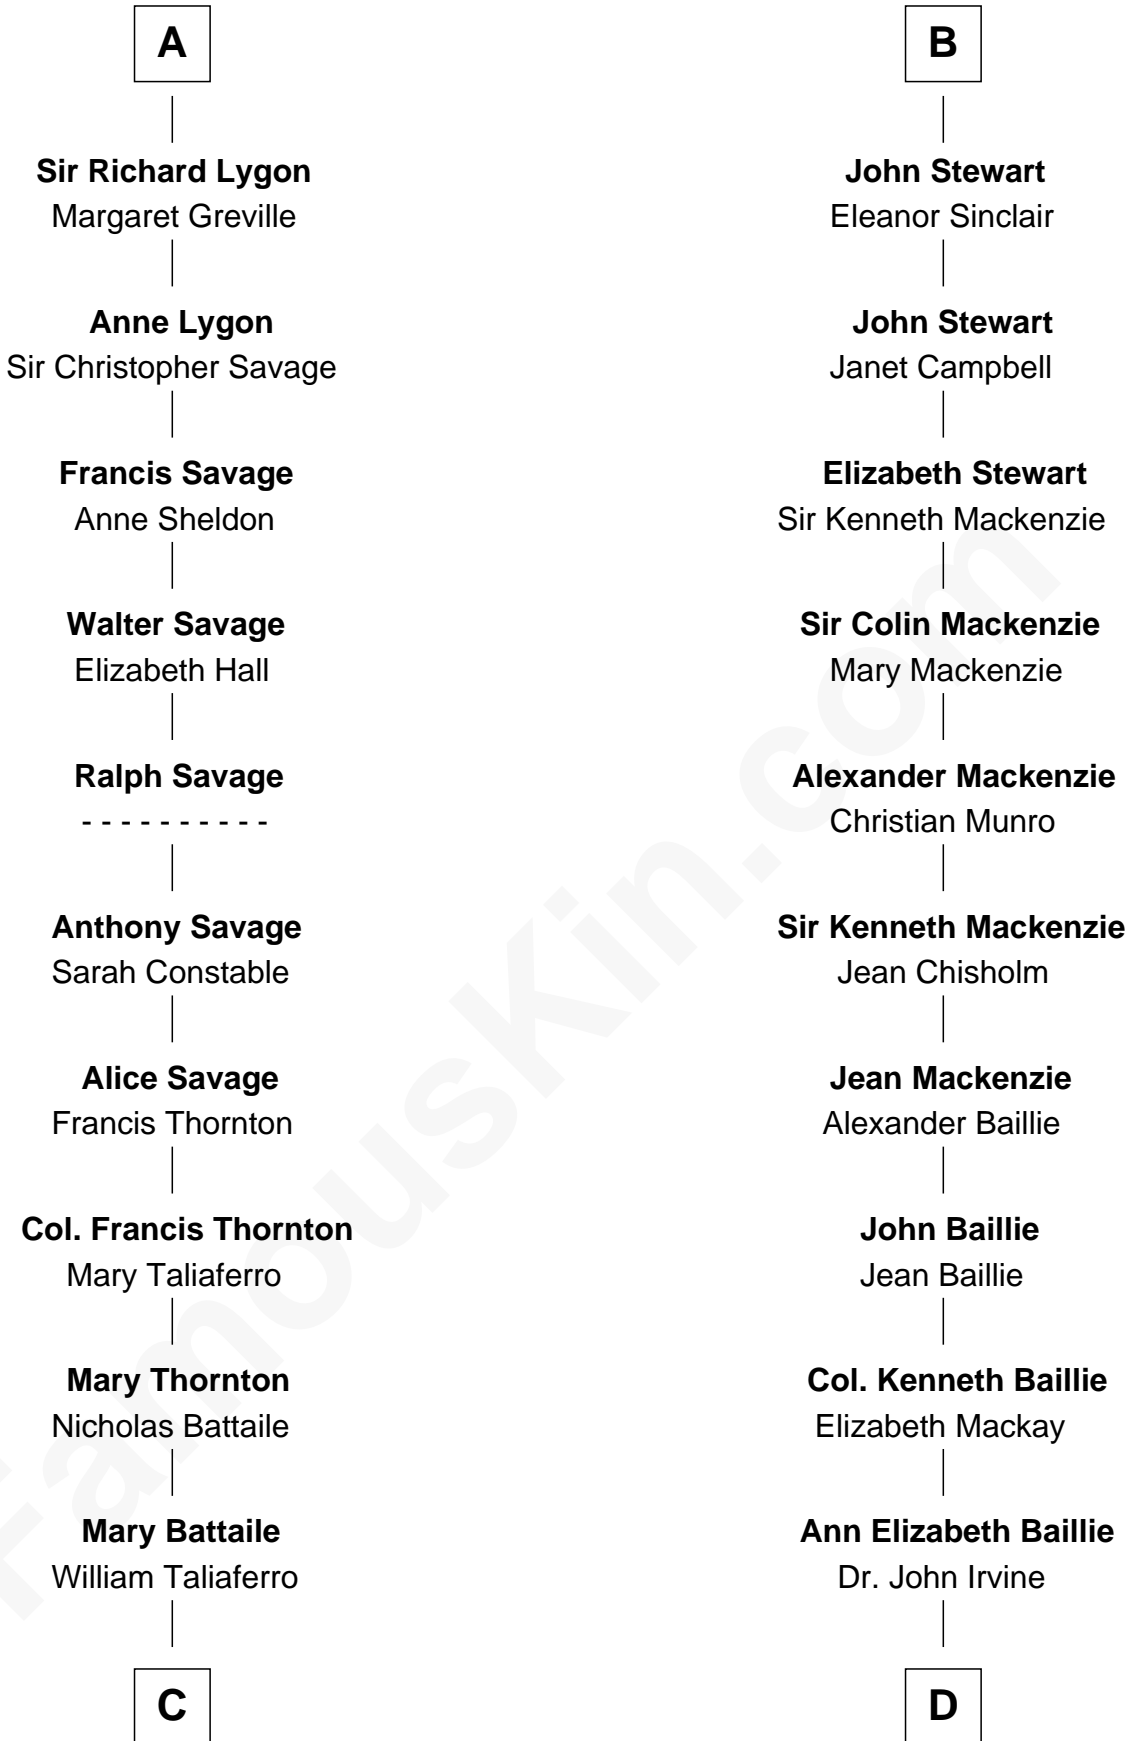

FamousKin.com
Relationship Chart of
General George C. Marshall

Author of "The Marshall Plan"

21st cousin of

Eleanor Roosevelt

First Lady of President Franklin D. Roosevelt

C

Nicholas Taliaferro
Ann Champe Taliaferro

Matilda Battaile Taliaferro
Martin Marshall

William Champe Marshall
Susan Myers

George Catlett Marshall
Laura Emily Bradford

General George C. Marshall
U.S. Army - World War II

D

Anne Irvine
James Bulloch

James Stephens Bulloch
Martha Stewart

Martha Bulloch
Theodore Roosevelt

Elliott Roosevelt
Anna Rebecca Hall

Eleanor Roosevelt
First Lady of Franklin Roosevelt