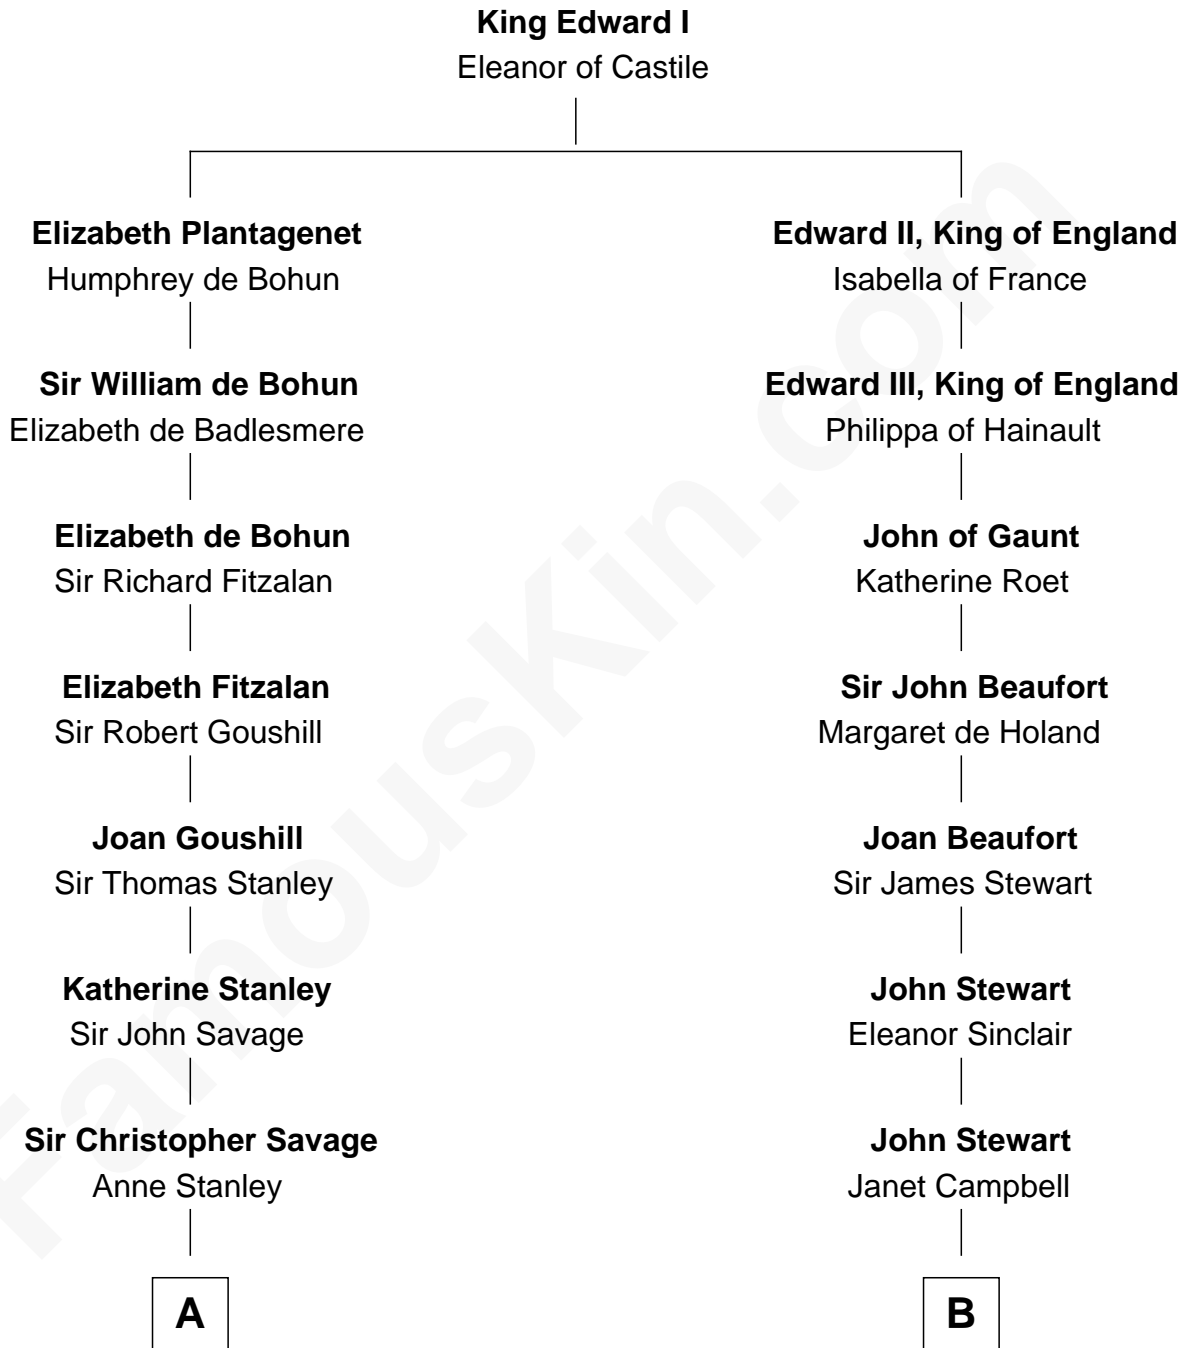

FamousKin.com
Relationship Chart of
General George C. Marshall
Author of "The Marshall Plan"

18th cousin 2 times removed of

Theodore Roosevelt
26th U.S. President

FamousKin.com